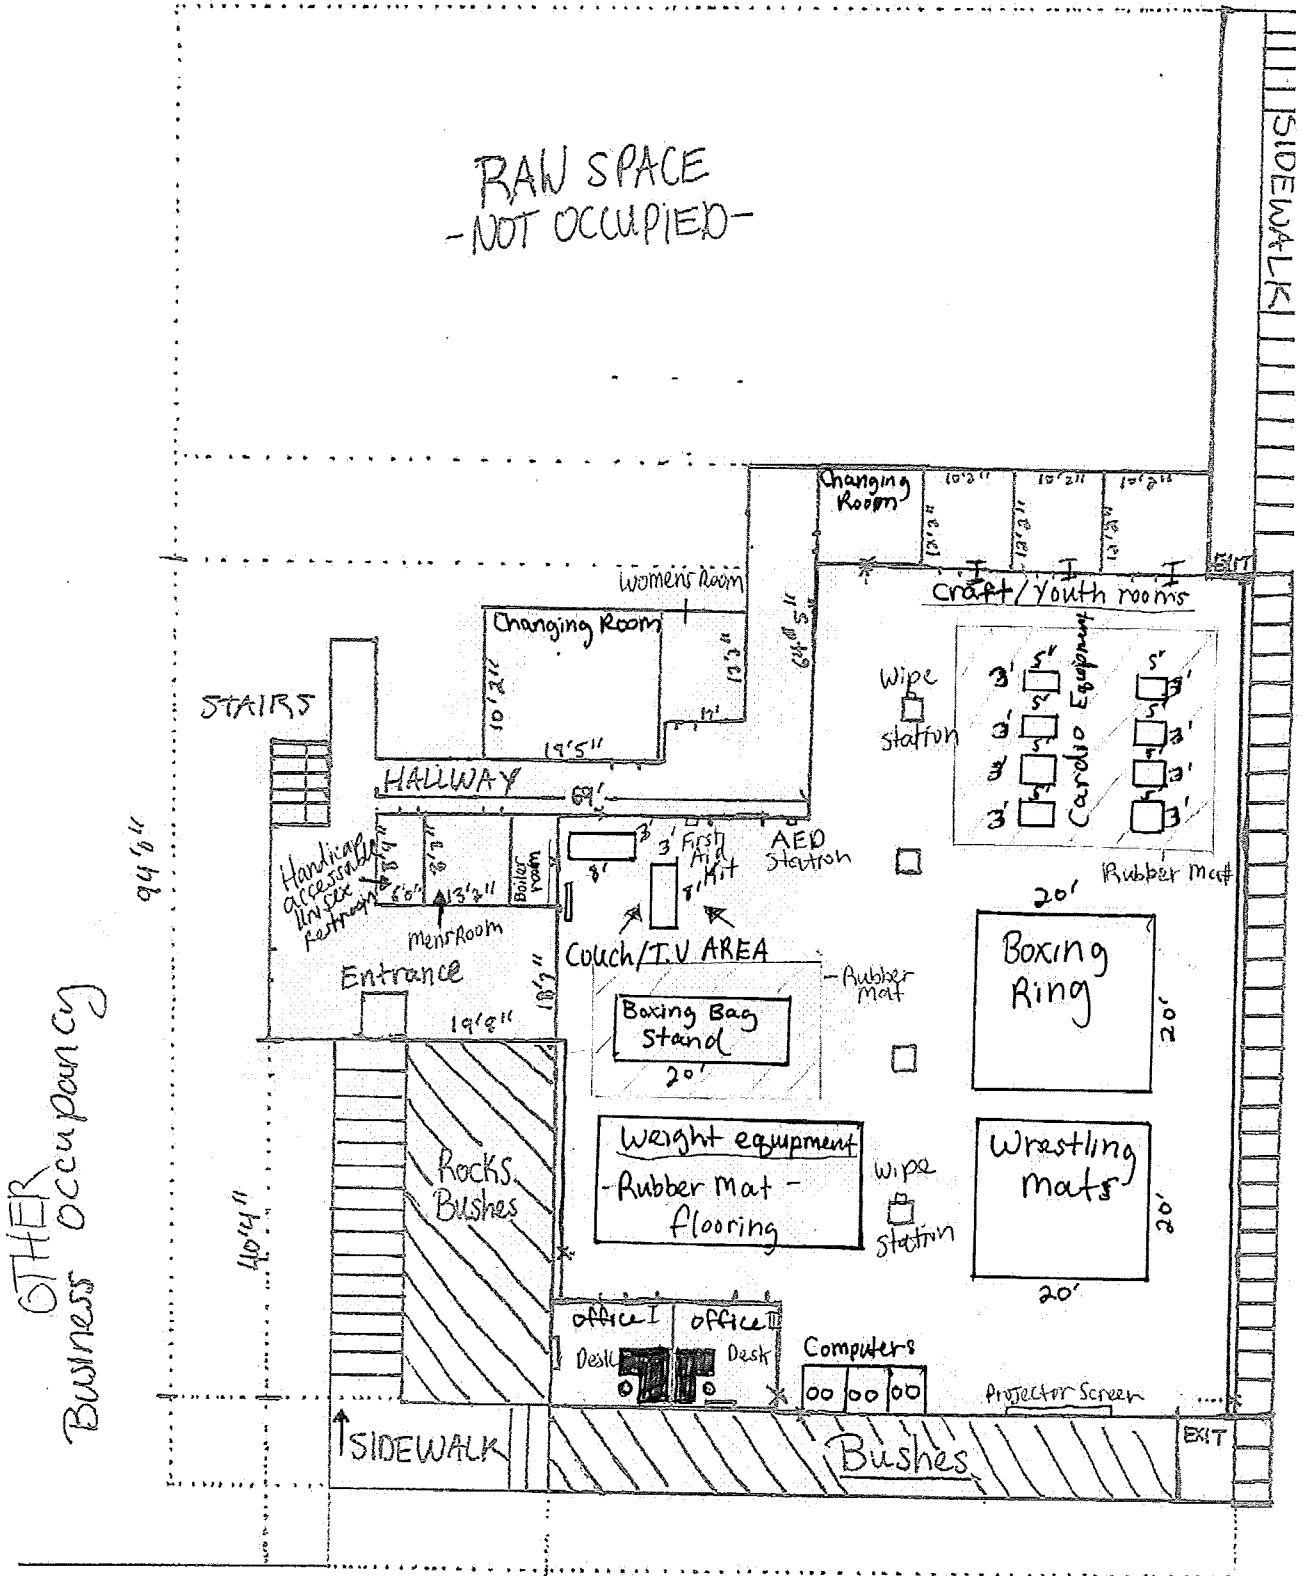

scale 1"=20'

Element Boxing and FITNESS I

655 Fairview Ave

Saint Paul MN 55104

RAW SPACE
- NOT OCCUPIED -

OTHER
Business occupancy

PARKING LOT