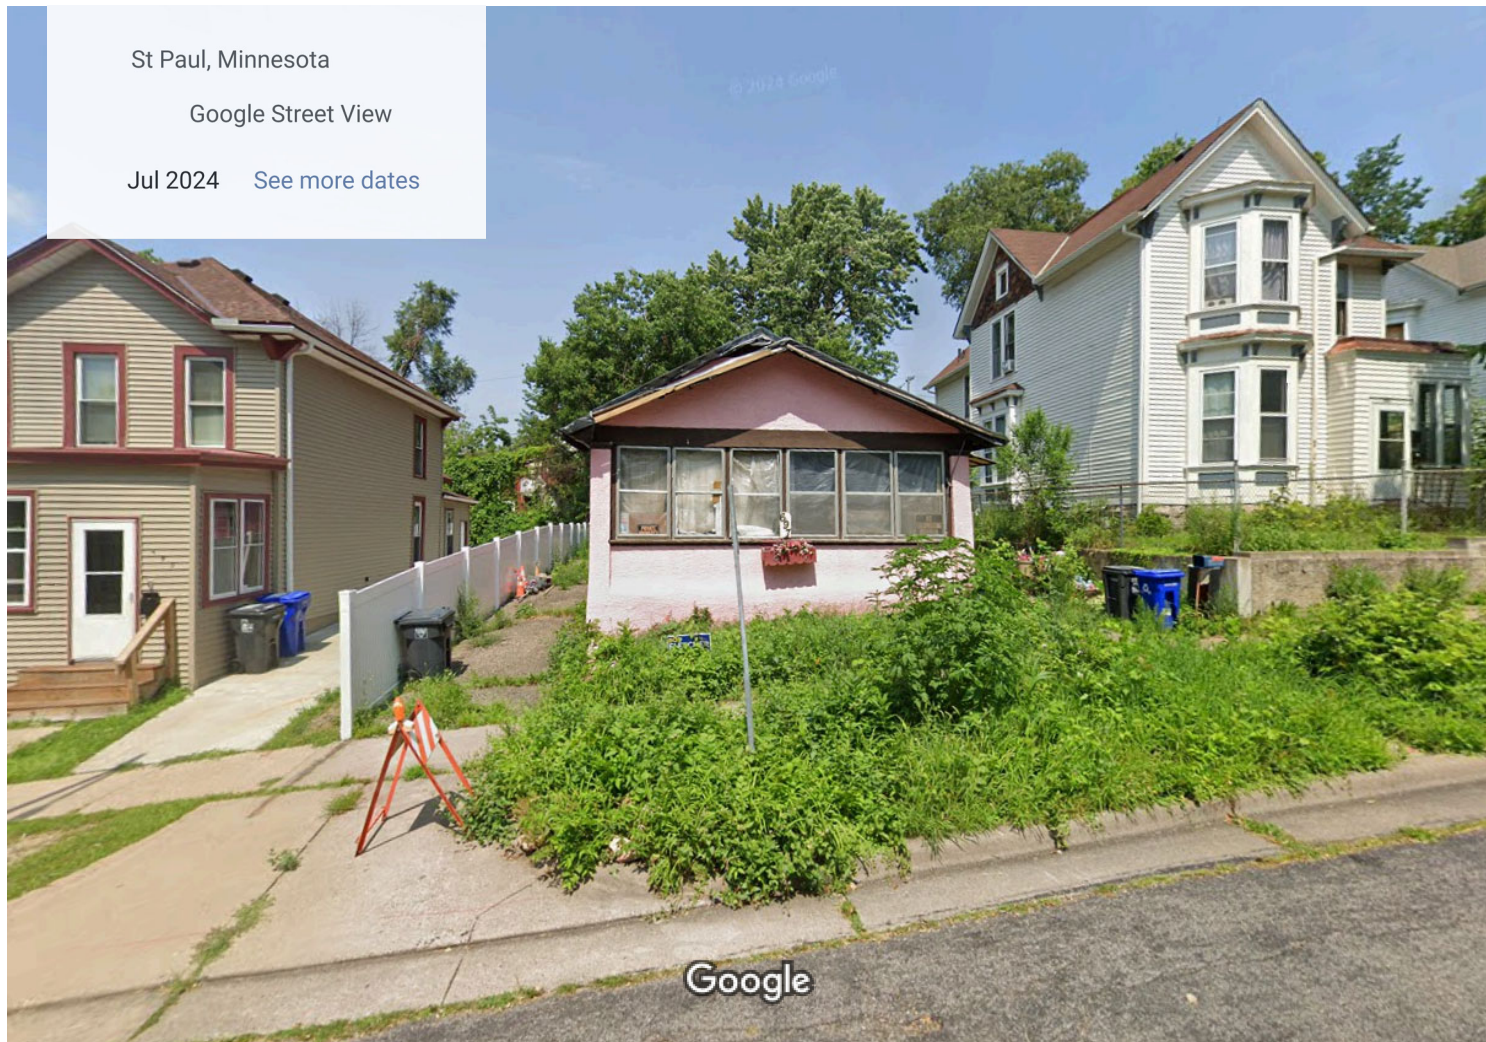

696 Surrey Ave E

697 SURREY AVE E

St Paul, Minnesota

Google Street View

Jul 2024 See more dates

Image capture: Jul 2024 © 2024 Google

Esri Community Maps Contributors, County of Ramsey, Metropolitan Council, MetroGIS, © OpenStreetMap, Microsoft, Esri, TomTom, Garmin, SafeGraph, GeoTechnologies, Inc, METI/NASA, USGS, EPA, NPS, US

697 Surrey Avenue.Photos 9-13-24

Date: August 29, 2024
File #: 24 - 071652
Folder Name: 697 SURREY AVE
PIN: 322922410053

HP District: HPC: Historic
Property Name: house
Survey Info: RA-SPC-2418

Date: August 29, 2024
File #: 24 - 071652
Folder Name: 697 SURREY AVE
PIN: 322922410053

HP District: HPC: Historic
Property Name: house
Survey Info: RA-SPC-2418

Date: August 29, 2024
File #: 24 - 071652
Folder Name: 697 SURREY AVE
PIN: 322922410053

HP District: HPC: Historic
Property Name: house
Survey Info: RA-SPC-2418