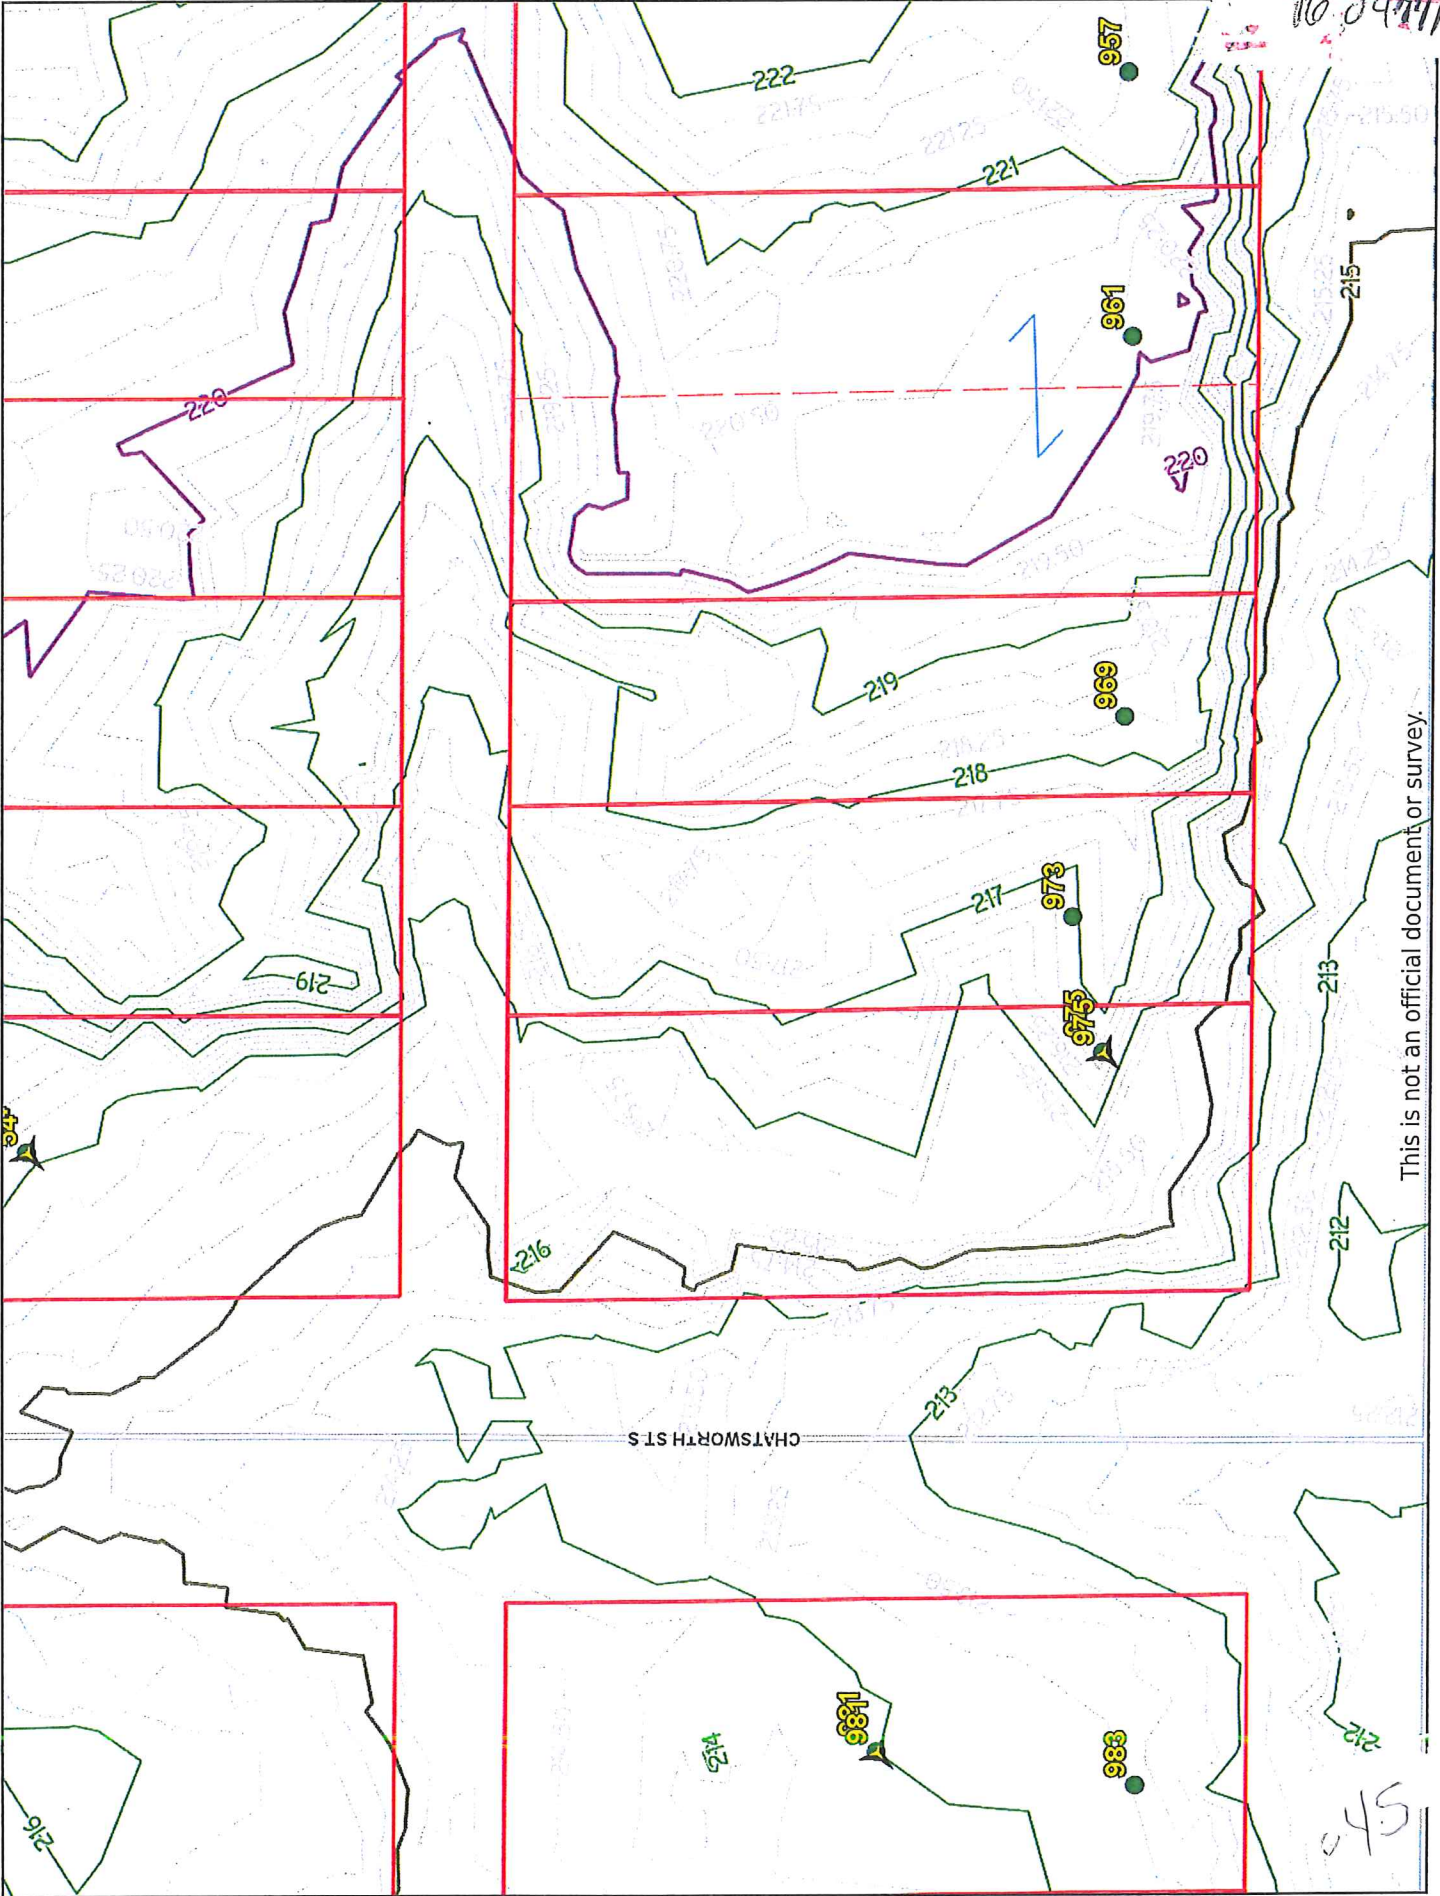

FILE

116 0477116

This is not an official document or survey.

545

FILE

16-049916

CITIZEN PARTICIPATION PLANNING DISTRICTS

1. SUNRAY-BATTLECREEK-HIGHWOOD
2. HAZEL PARK HADEN-PROSPERITY HILLCREST
3. WEST SIDE
4. DAYTON'S BLUFF
5. PAYNE-PHALEN
6. NORTH END
7. THOMAS-DALE
8. SUMMIT-UNIVERSITY
9. WEST SEVENTH
10. COMO
11. HAMLINE-MIDWAY
12. ST. ANTHONY PARK
13. MERRIAM PARK-LEXINGTON HAMLINE-SNELLING HAMLINE
14. MACALESTER GROVELAND
15. HIGHLAND
16. SUMMIT HILL
17. DOWNTOWN

ZONING FILE 16-047716