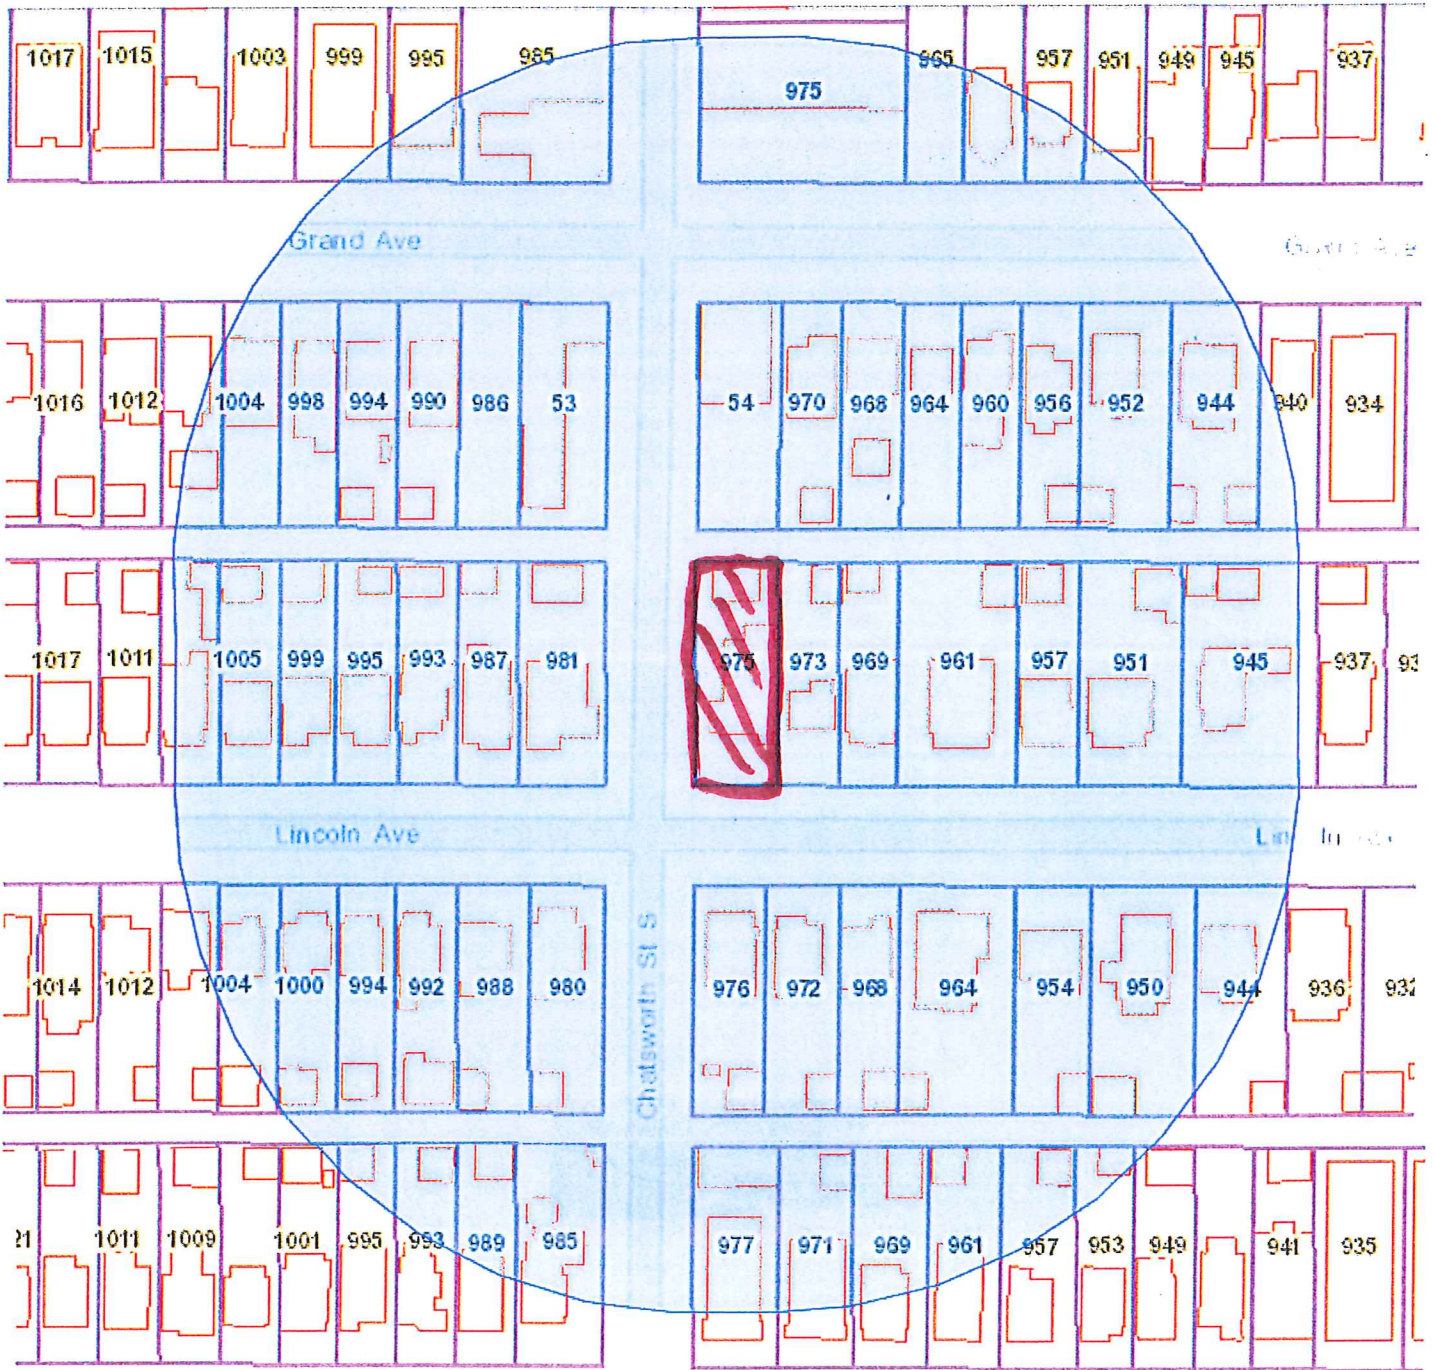

FILE

116 0477116

This is not an official document or survey.

545

FILE

16-049916

CITIZEN PARTICIPATION PLANNING DISTRICTS

1. SUNRAY-BATTLECREEK-HIGHWOOD
2. HAZEL PARK HADEN-PROSPERITY HILLCREST
3. WEST SIDE
4. DAYTON'S BLUFF
5. PAYNE-PHALEN
6. NORTH END
7. THOMAS-DALE
8. SUMMIT-UNIVERSITY
9. WEST SEVENTH
10. COMO
11. HAMLINE-MIDWAY
12. ST. ANTHONY PARK
13. MERRIAM PARK-LEXINGTON HAMLINE-SNELLING HAMLINE
14. MACALESTER GROVELAND
15. HIGHLAND
16. SUMMIT HILL
17. DOWNTOWN

ZONING FILE 16-047716