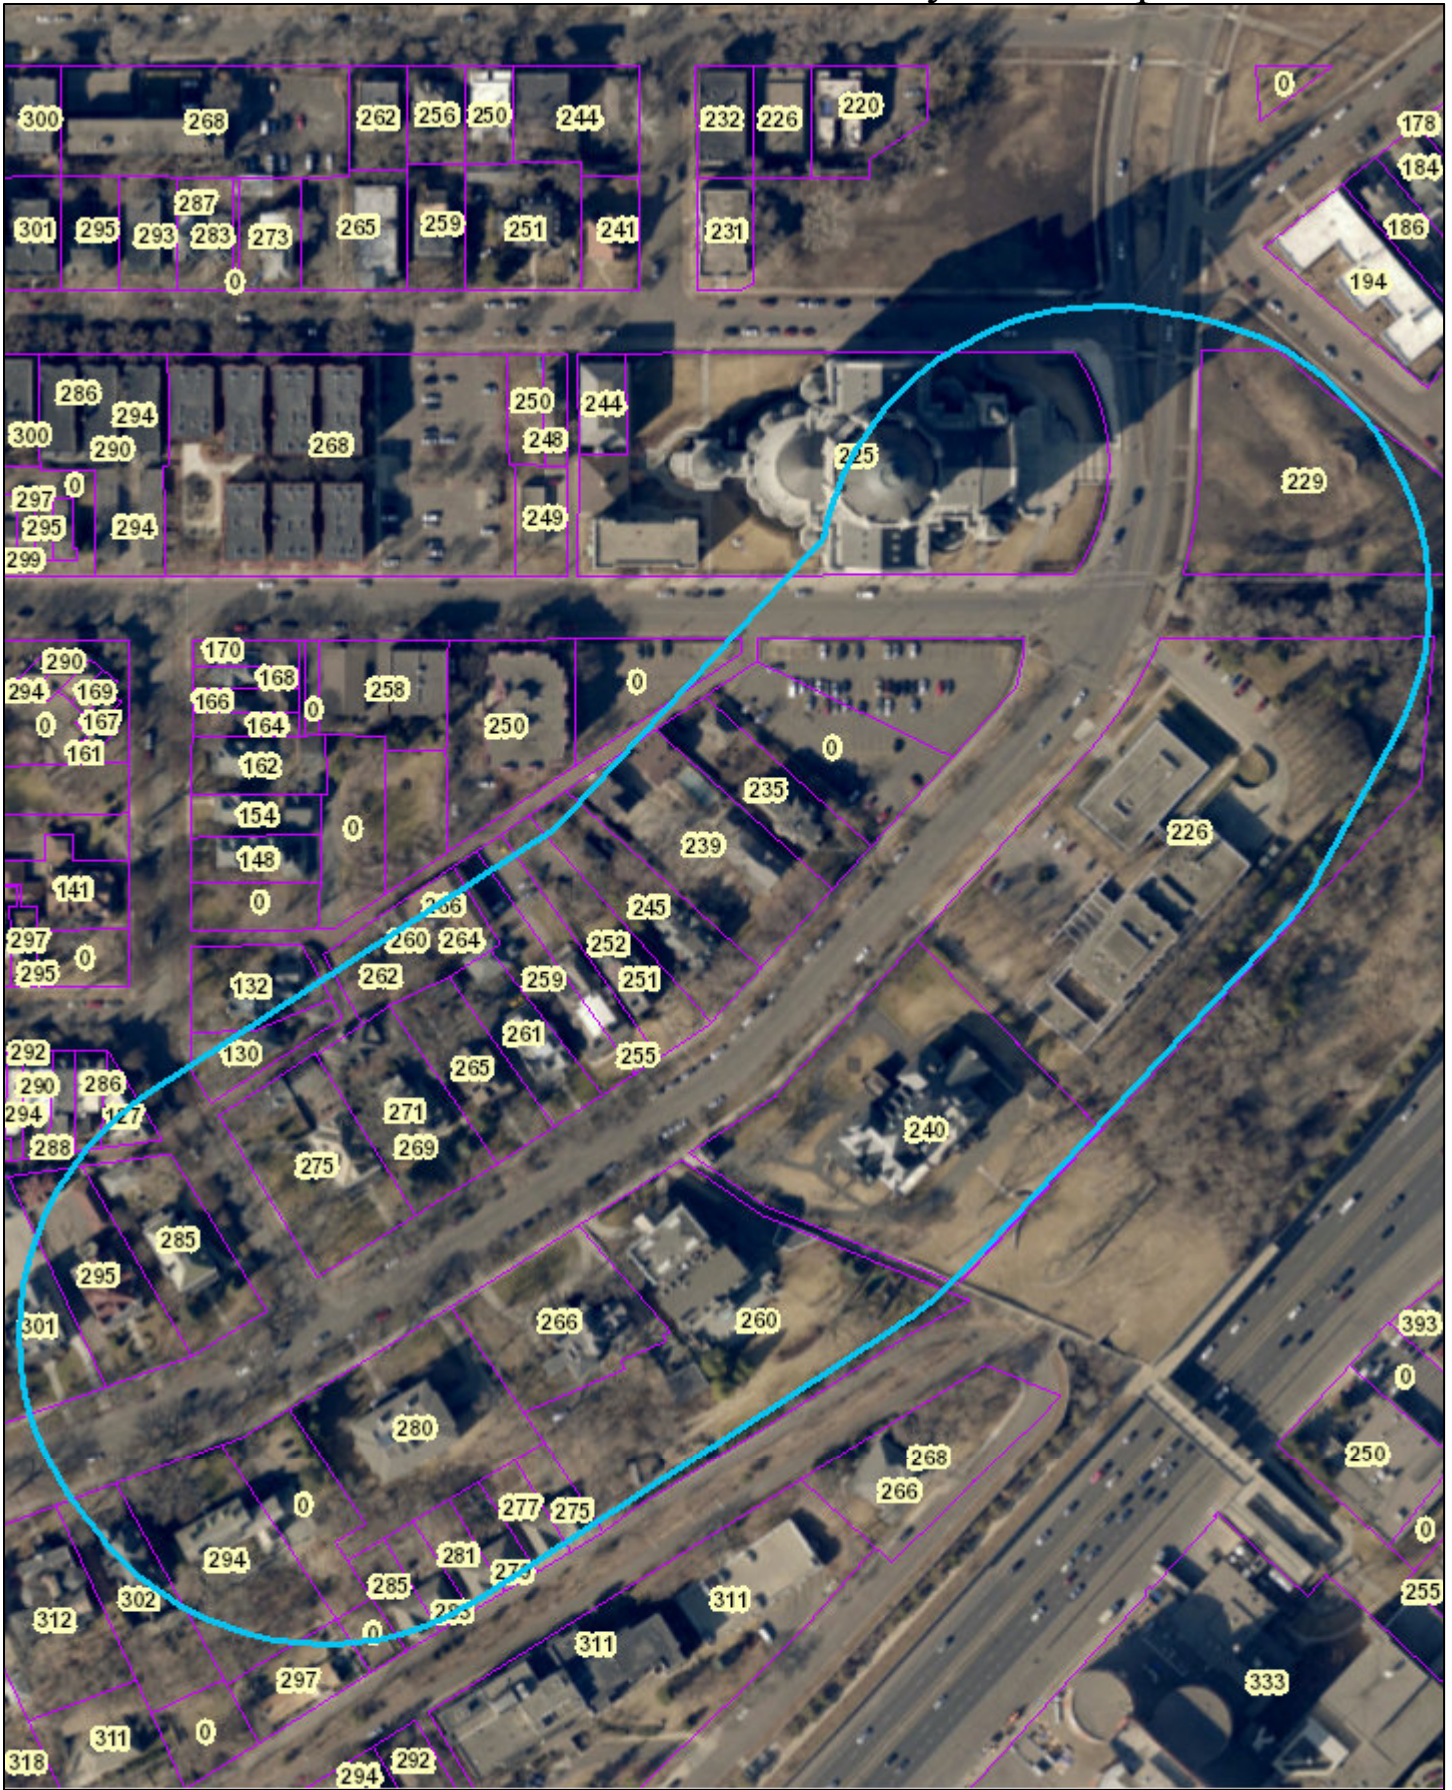

Summit Ave from Nina St. to Selby Ave. Map

0.00 0.02 Miles

Date: 7/23/2019 Time: 8:40:46 AM

Service Layer Credits: City of Saint Paul - Public Works

The City of Saint Paul Office of Technology cannot accept any responsibility for errors, omissions, or positional inaccuracy in this map.