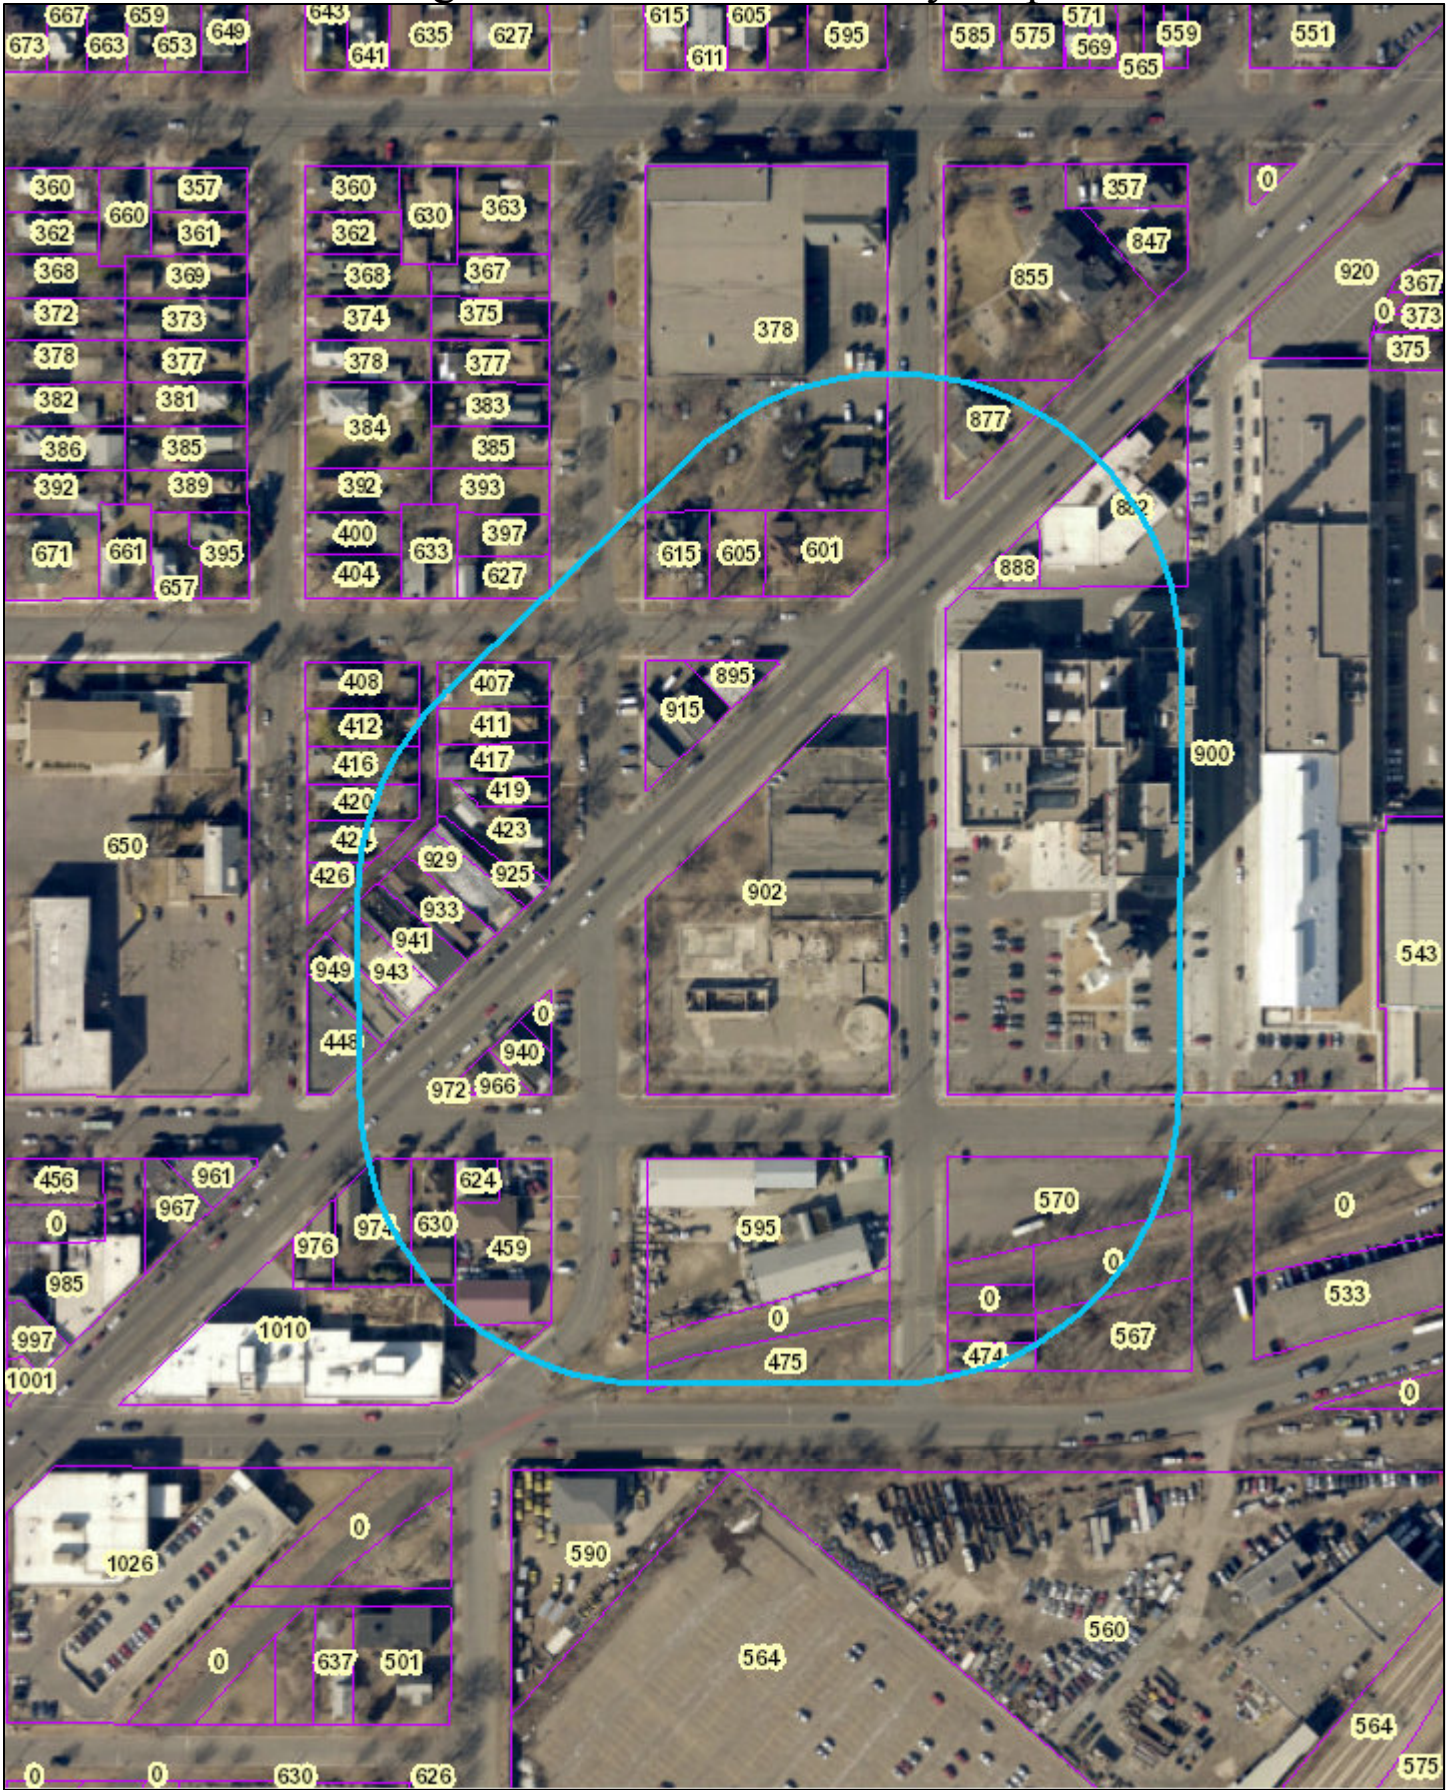

# Keg & Case - St. Patricks day Map

0.00 1 0.02 Miles

Date: 2/6/2019 Time: 8:46:03 AM

Service Layer Credits: City of Saint Paul - Public Works

The City of Saint Paul Office of Technology cannot accept any responsibility for errors, omissions, or positional inaccuracy in this map.