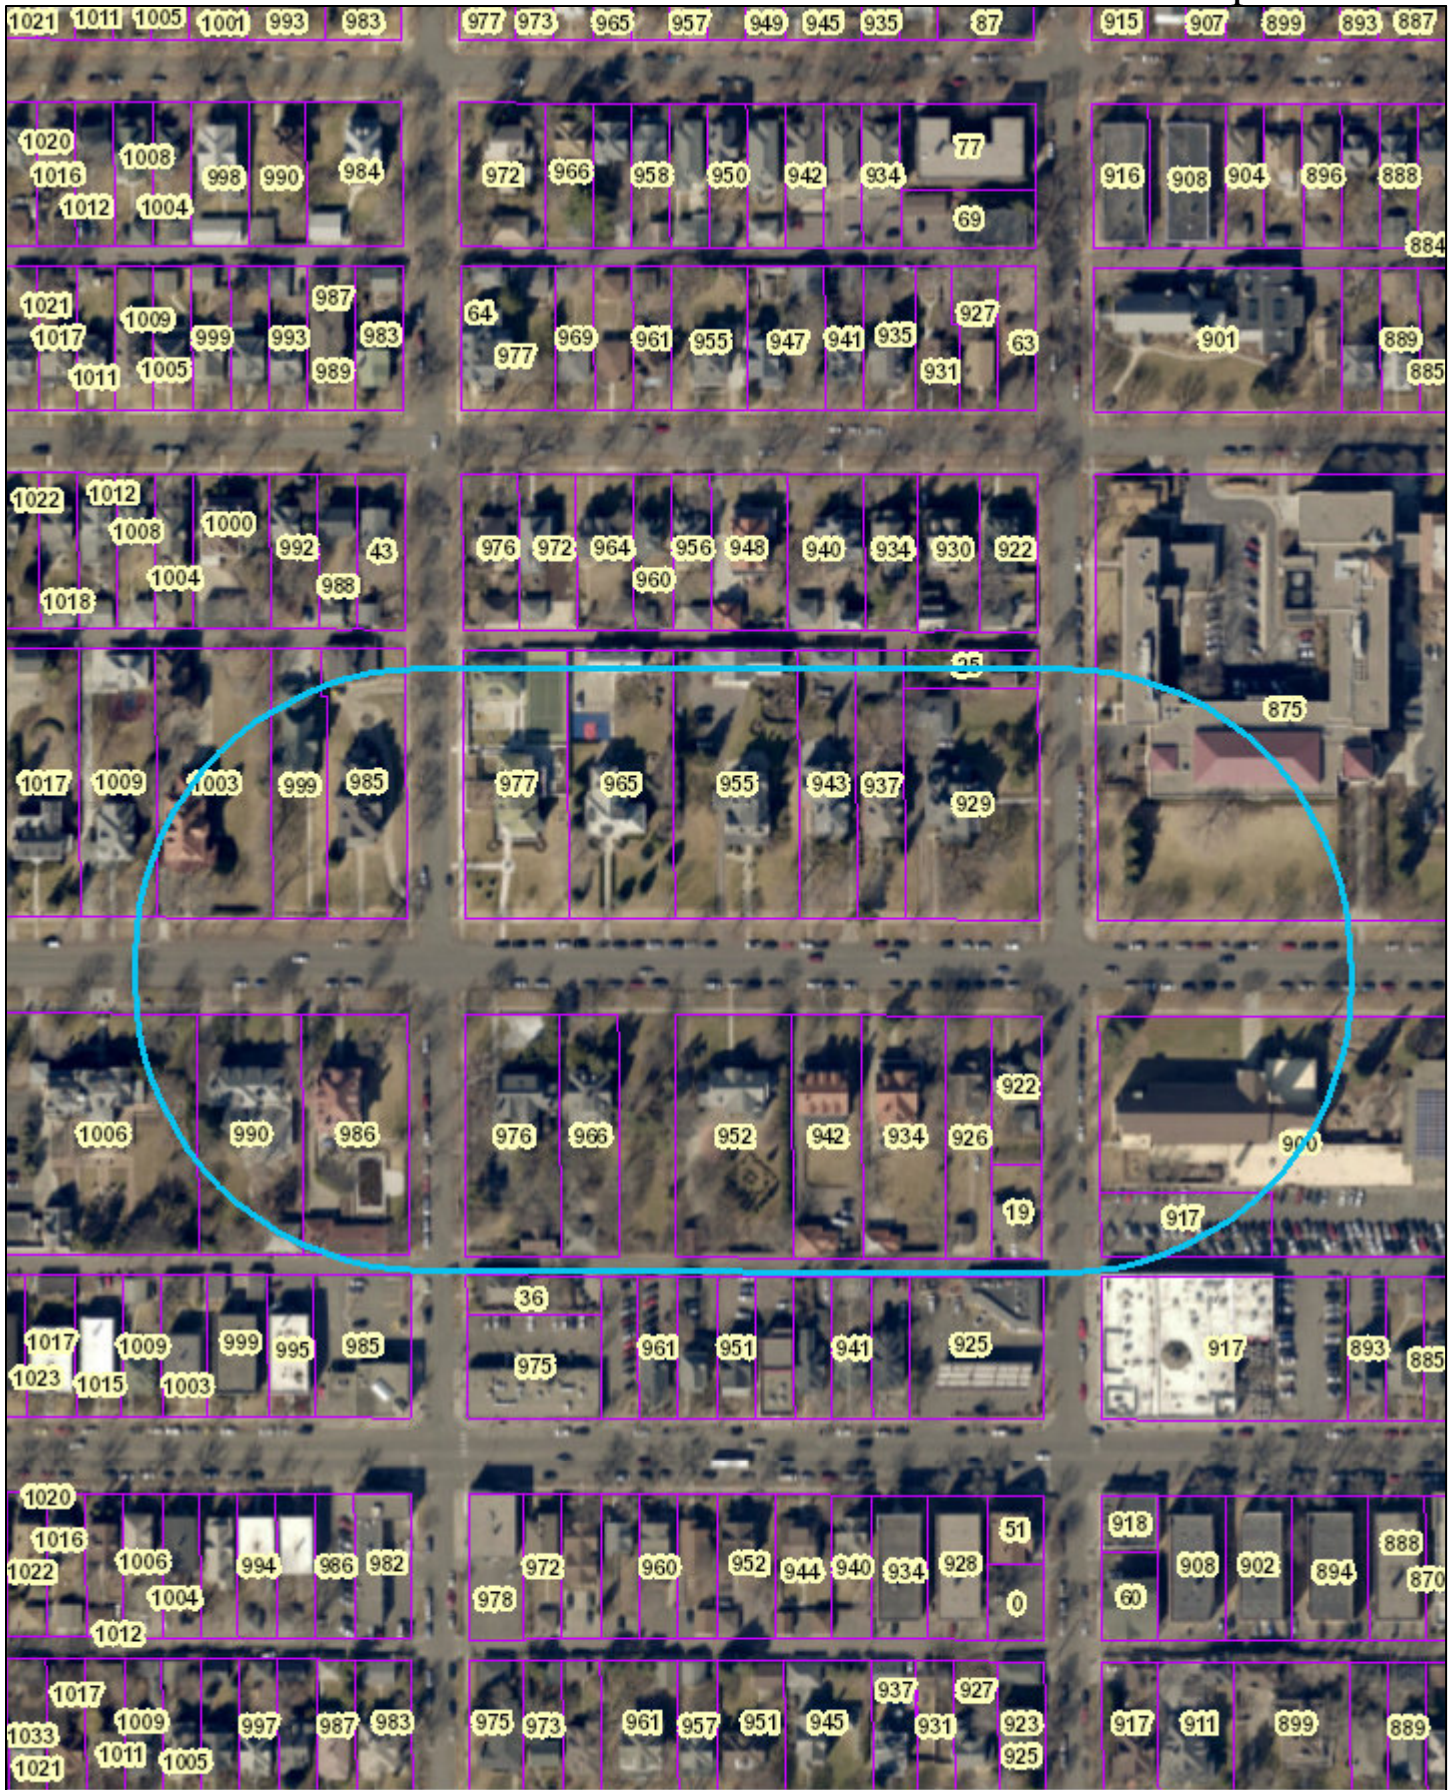

On Summit Ave. from Chatsworth St. to Milton St. Map

0.00 0.02 Miles

Date: 7/23/2019 Time: 8:35:03 AM

Service Layer Credits: City of Saint Paul - Public Works

The City of Saint Paul Office of Technology cannot accept any responsibility for errors, omissions, or positional inaccuracy in this map.