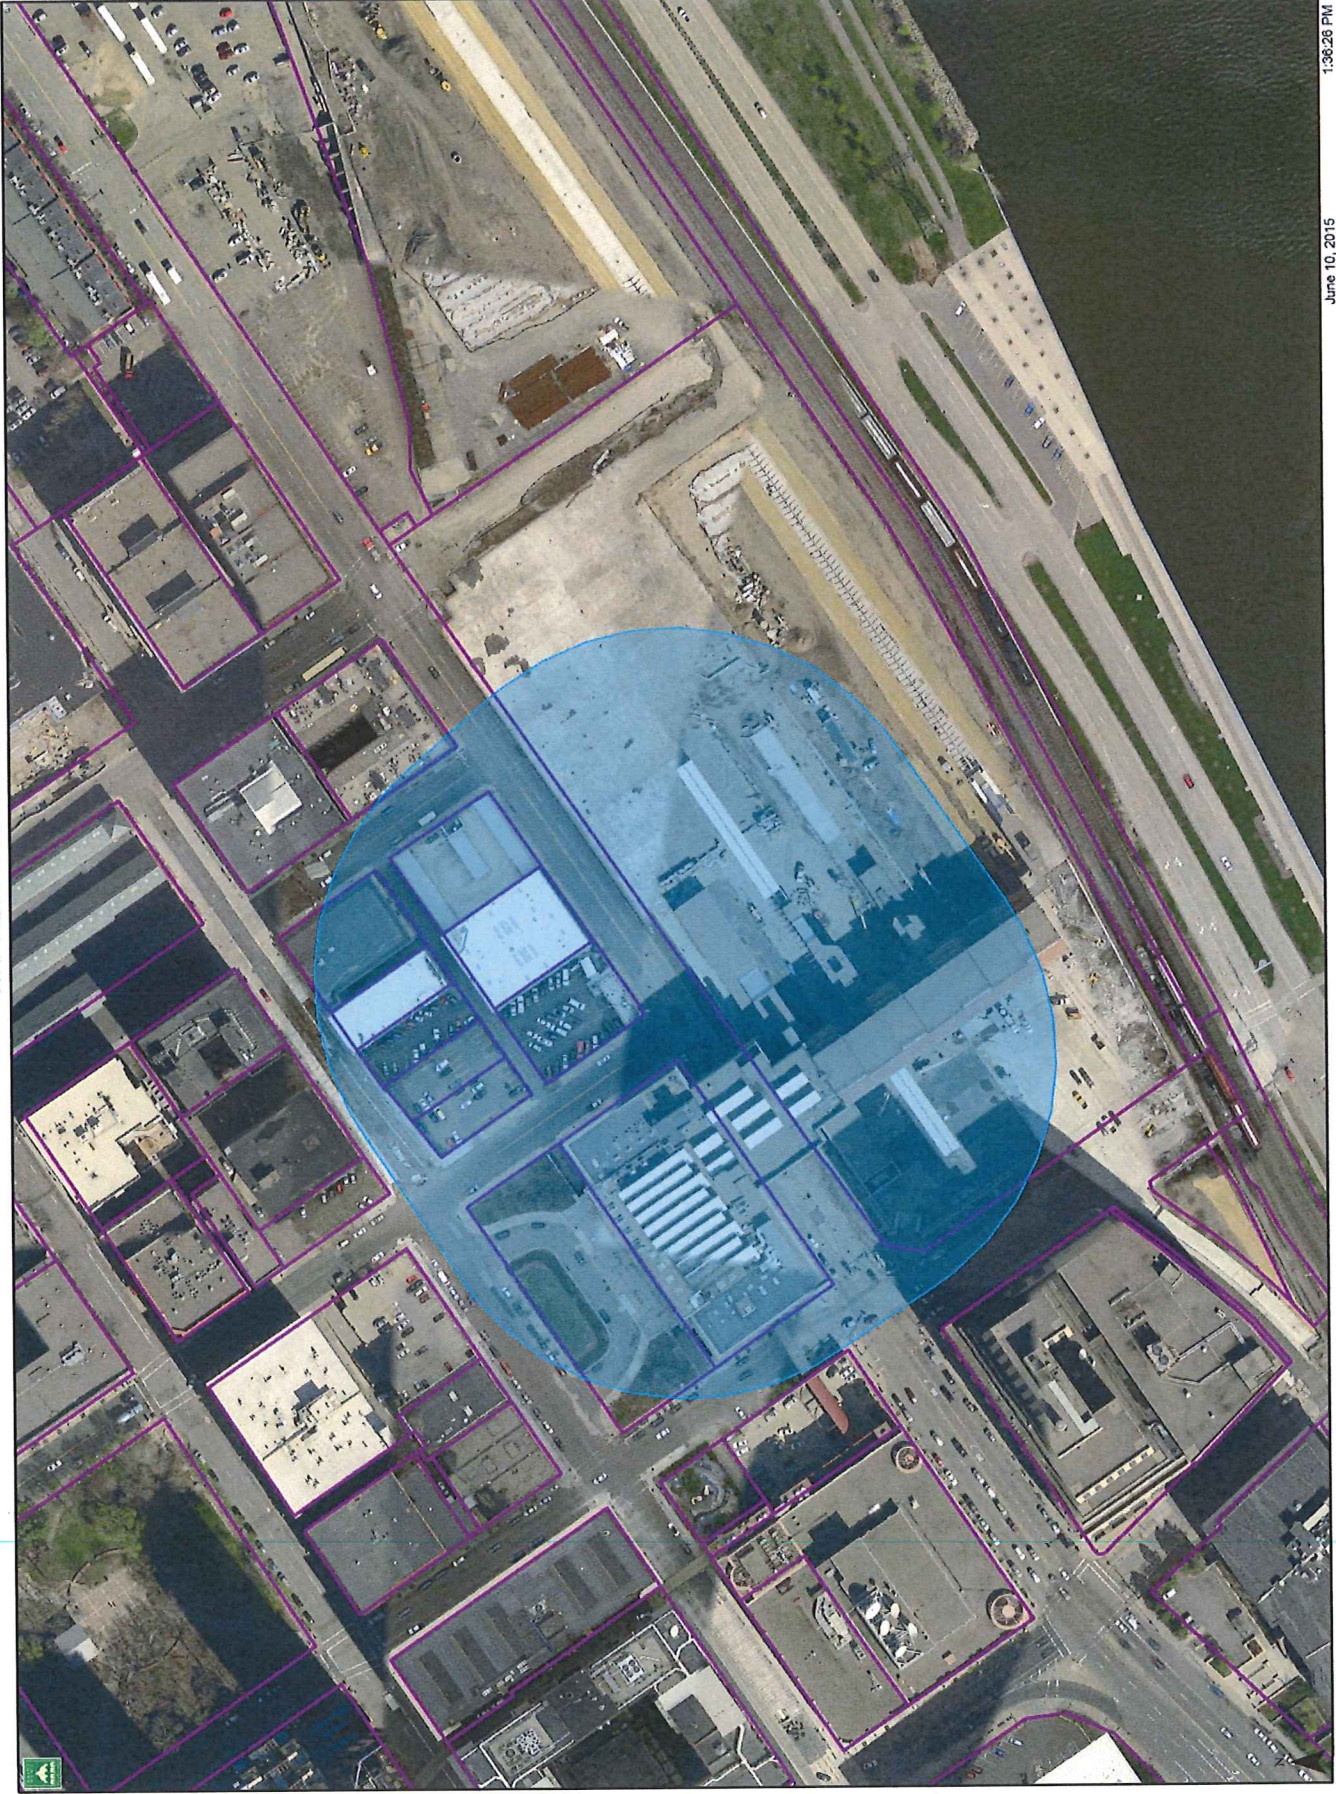

Tiki Run Start Line

Tiki Run Finish Line

June 10, 2015 1:43:59 PM