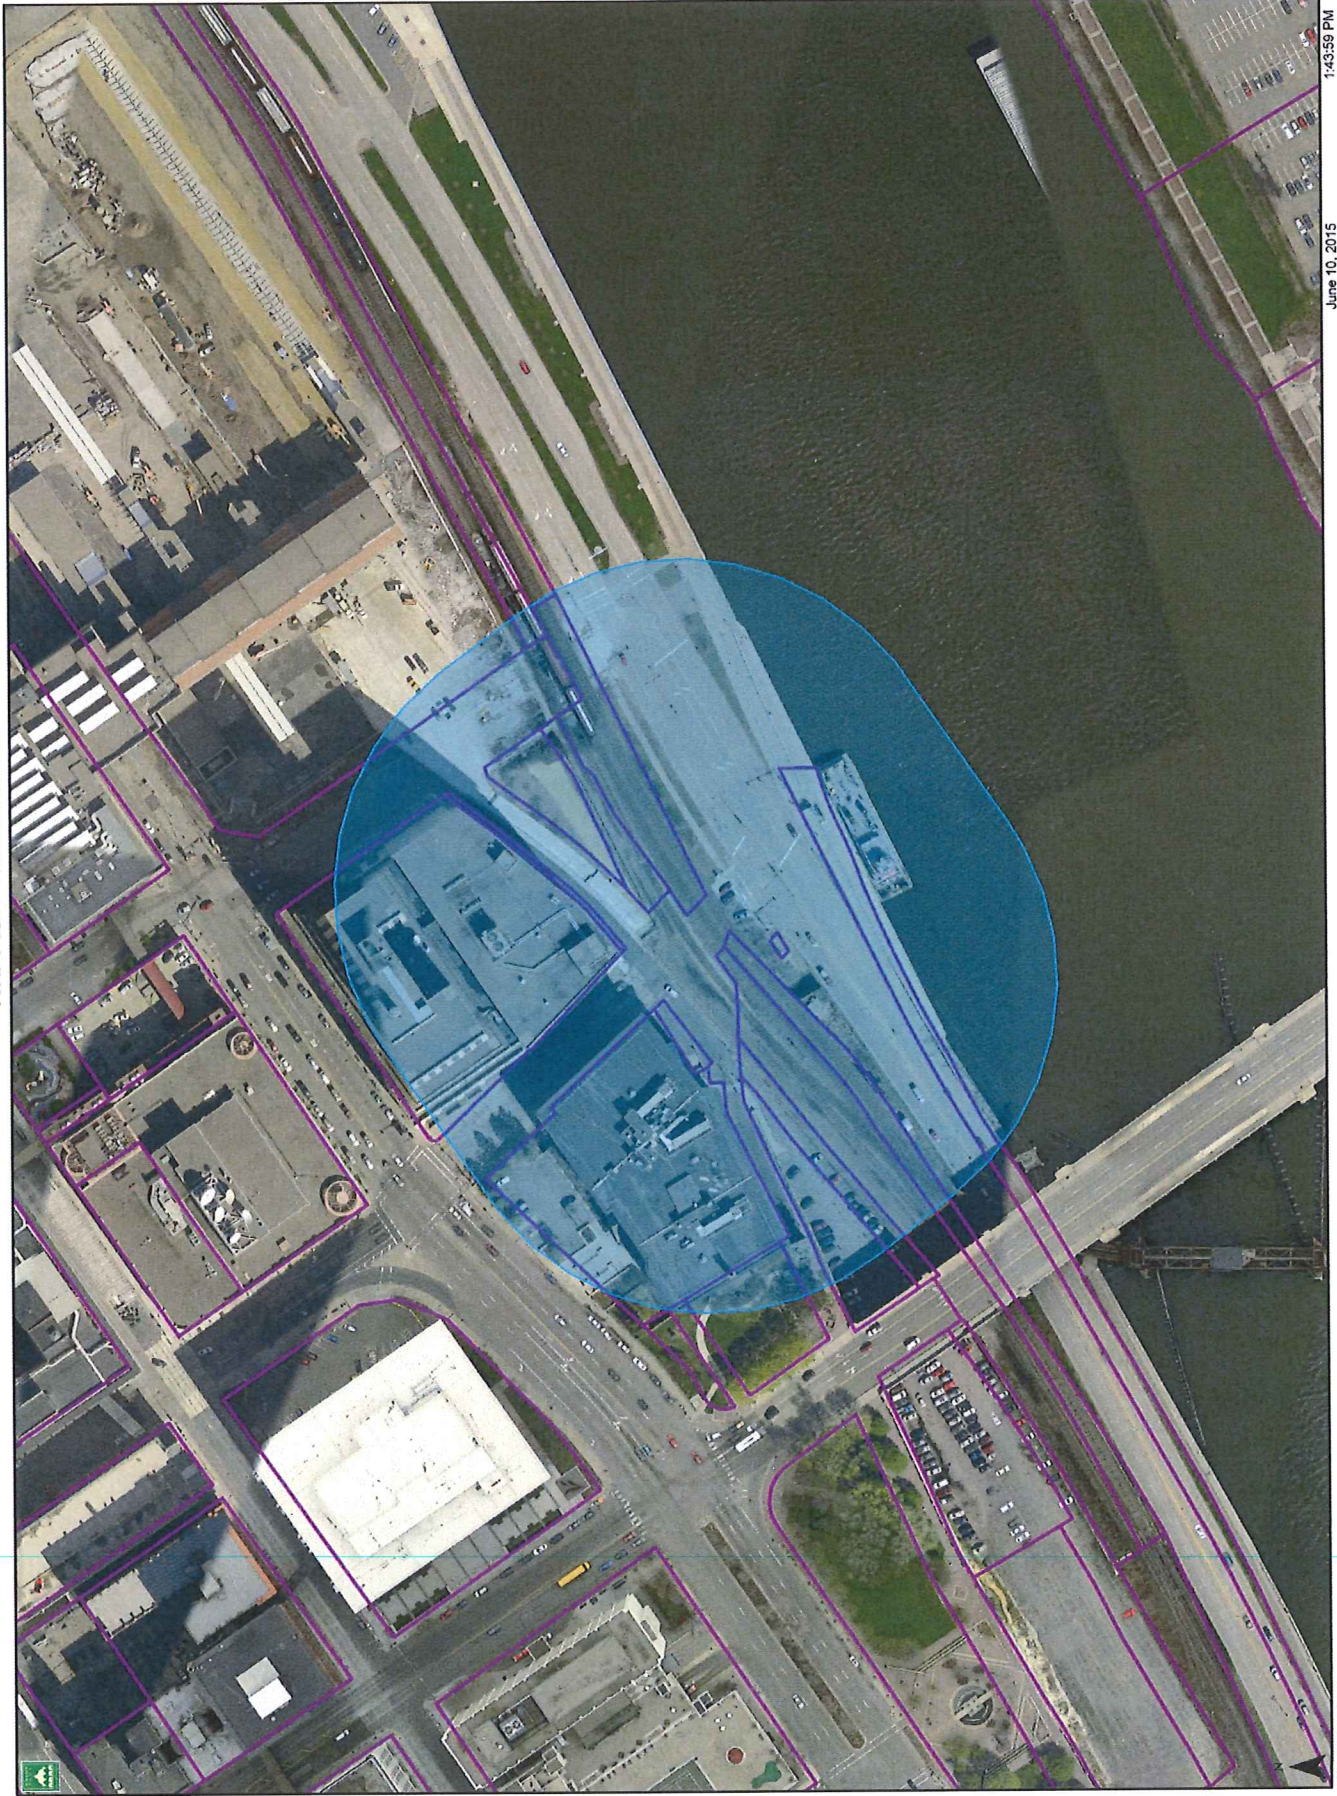

Tiki Run Start Line

Tiki Run Finish Line

June 10, 2015 1:43:59 PM