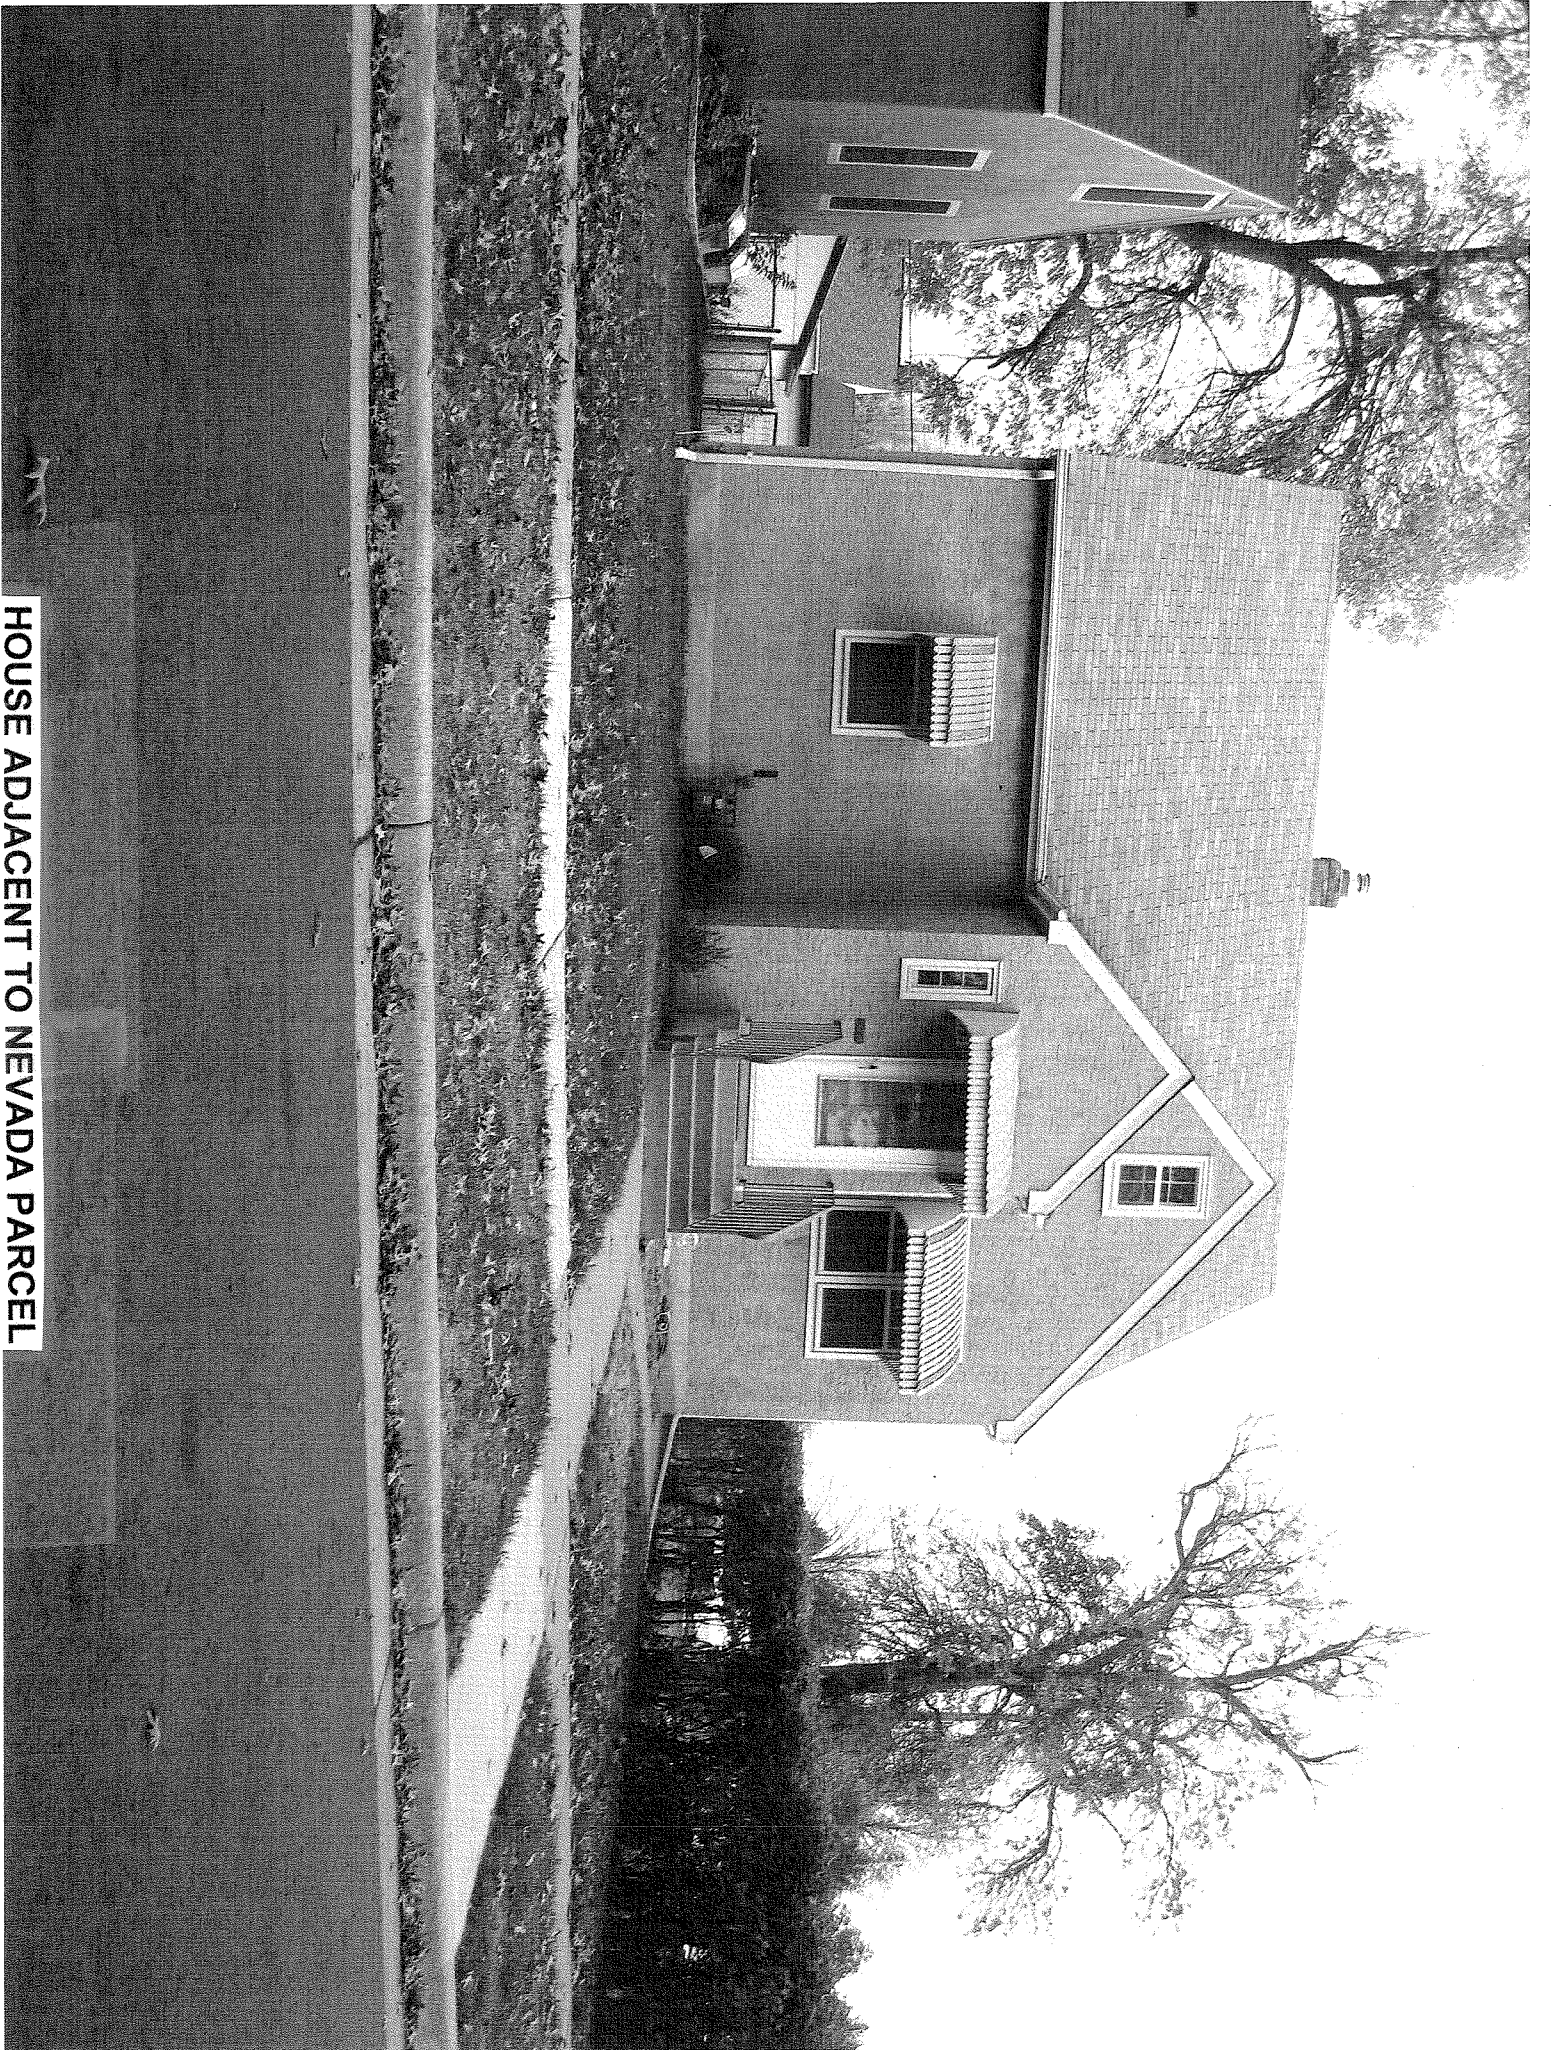

NEVADA PARCEL

NEBRASKA PARCEL

REAR OF FUNERAL HOME ON WHITE BEAR AVENUE - EXISTING PARKING OFF CITY ALLEY

HOUSE ADJACENT TO NEVADA PARCEL

HOUSE ADJACENT TO NEBRASKA PARCEL