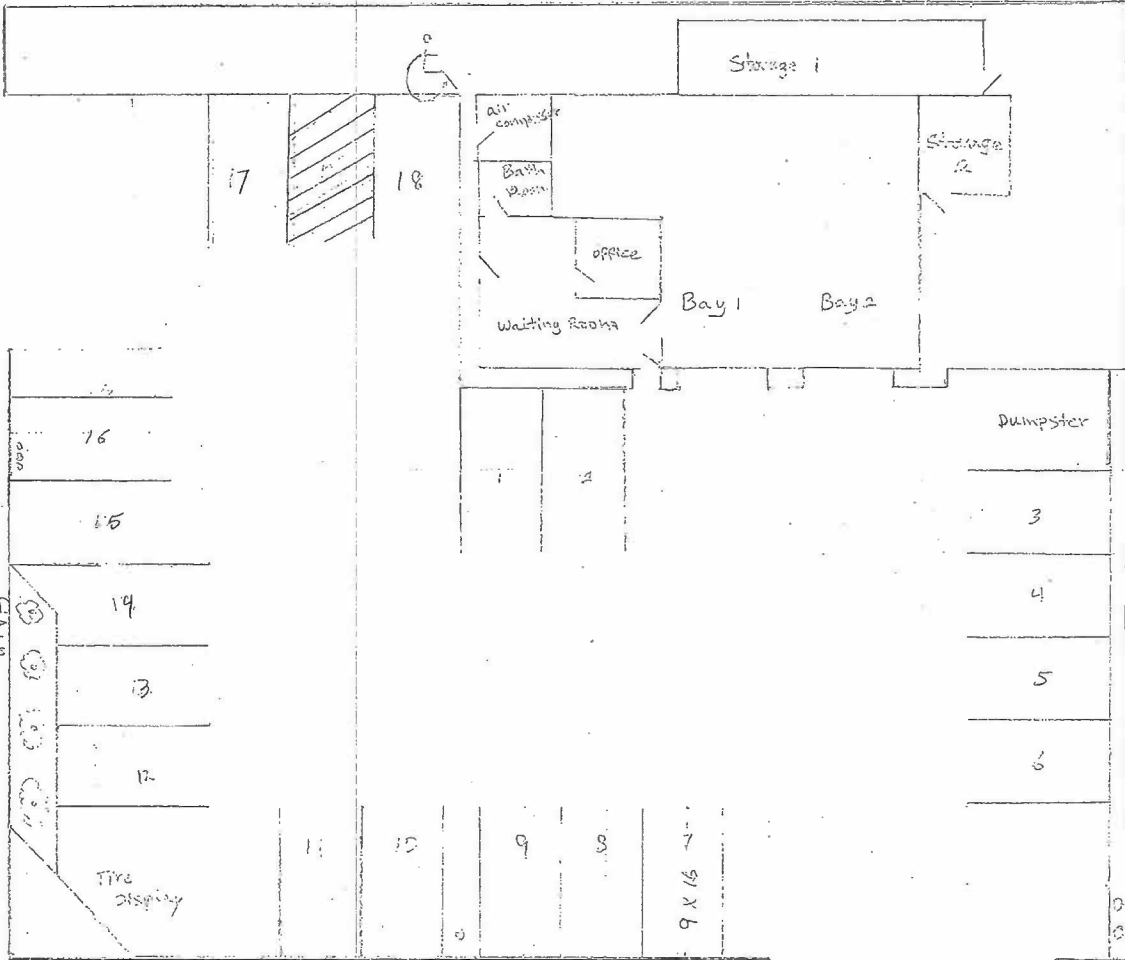

MC Auto
1200 Dale St. N.
St. Paul 55117

Two front passenger
Reduced from
original plan size
(Signature)

SITE PLAN APPROVED

OFFICE OF DSM
CITY OF ST. PAUL
By Karen Zacho
Date 7-15-11
Any alterations from this plan must be
approved by the zoning administrator.

124 FT

104 FT