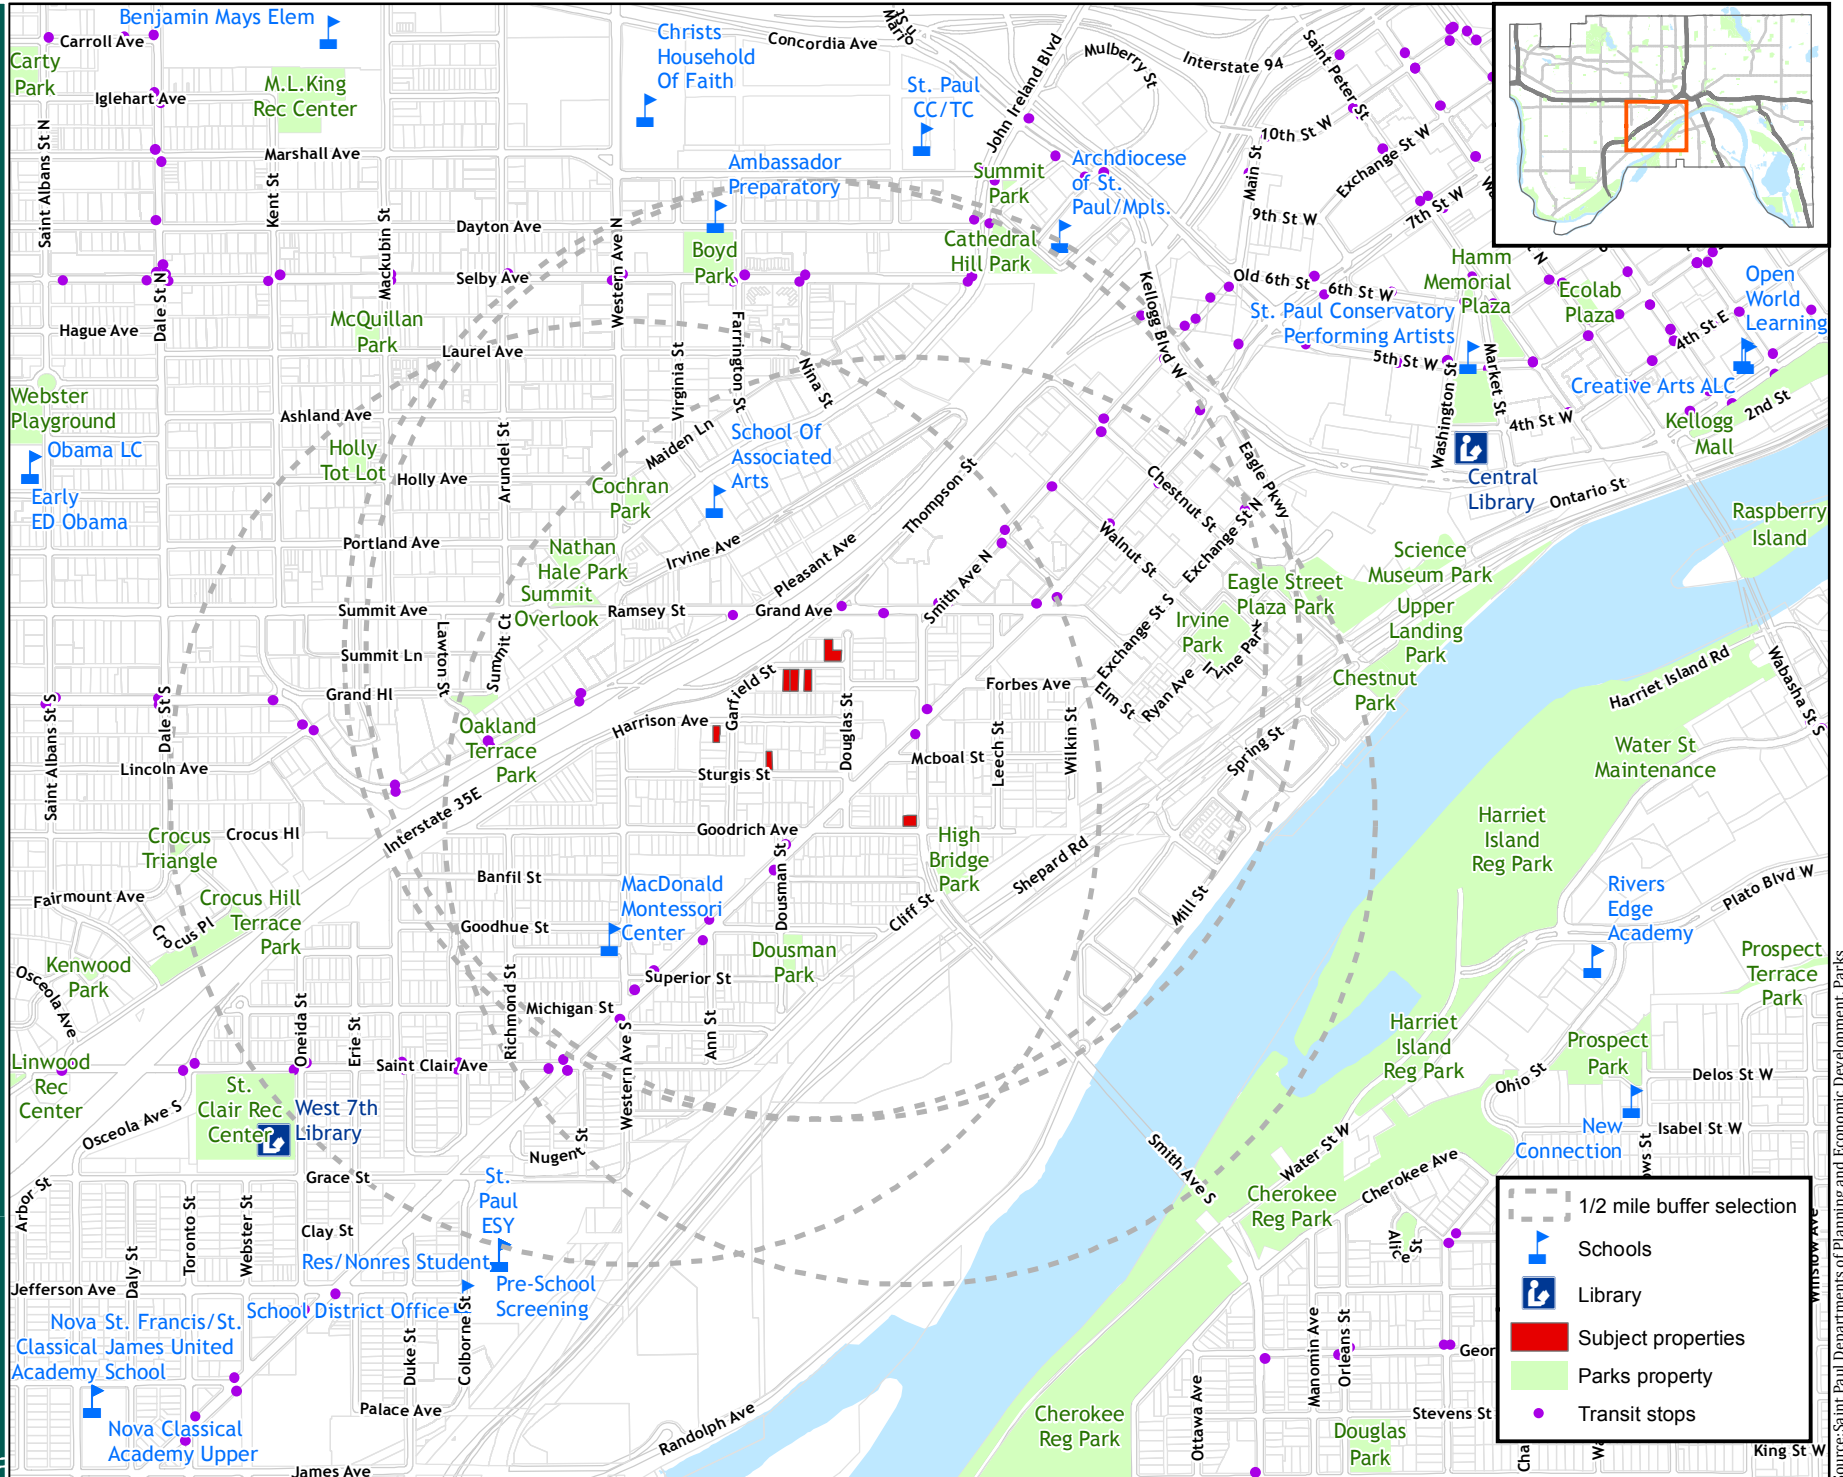

# Fort Road Federation Request

- 1/2 mile buffer selection
- Schools
- Library
- Subject properties
- Parks property
- Transit stops