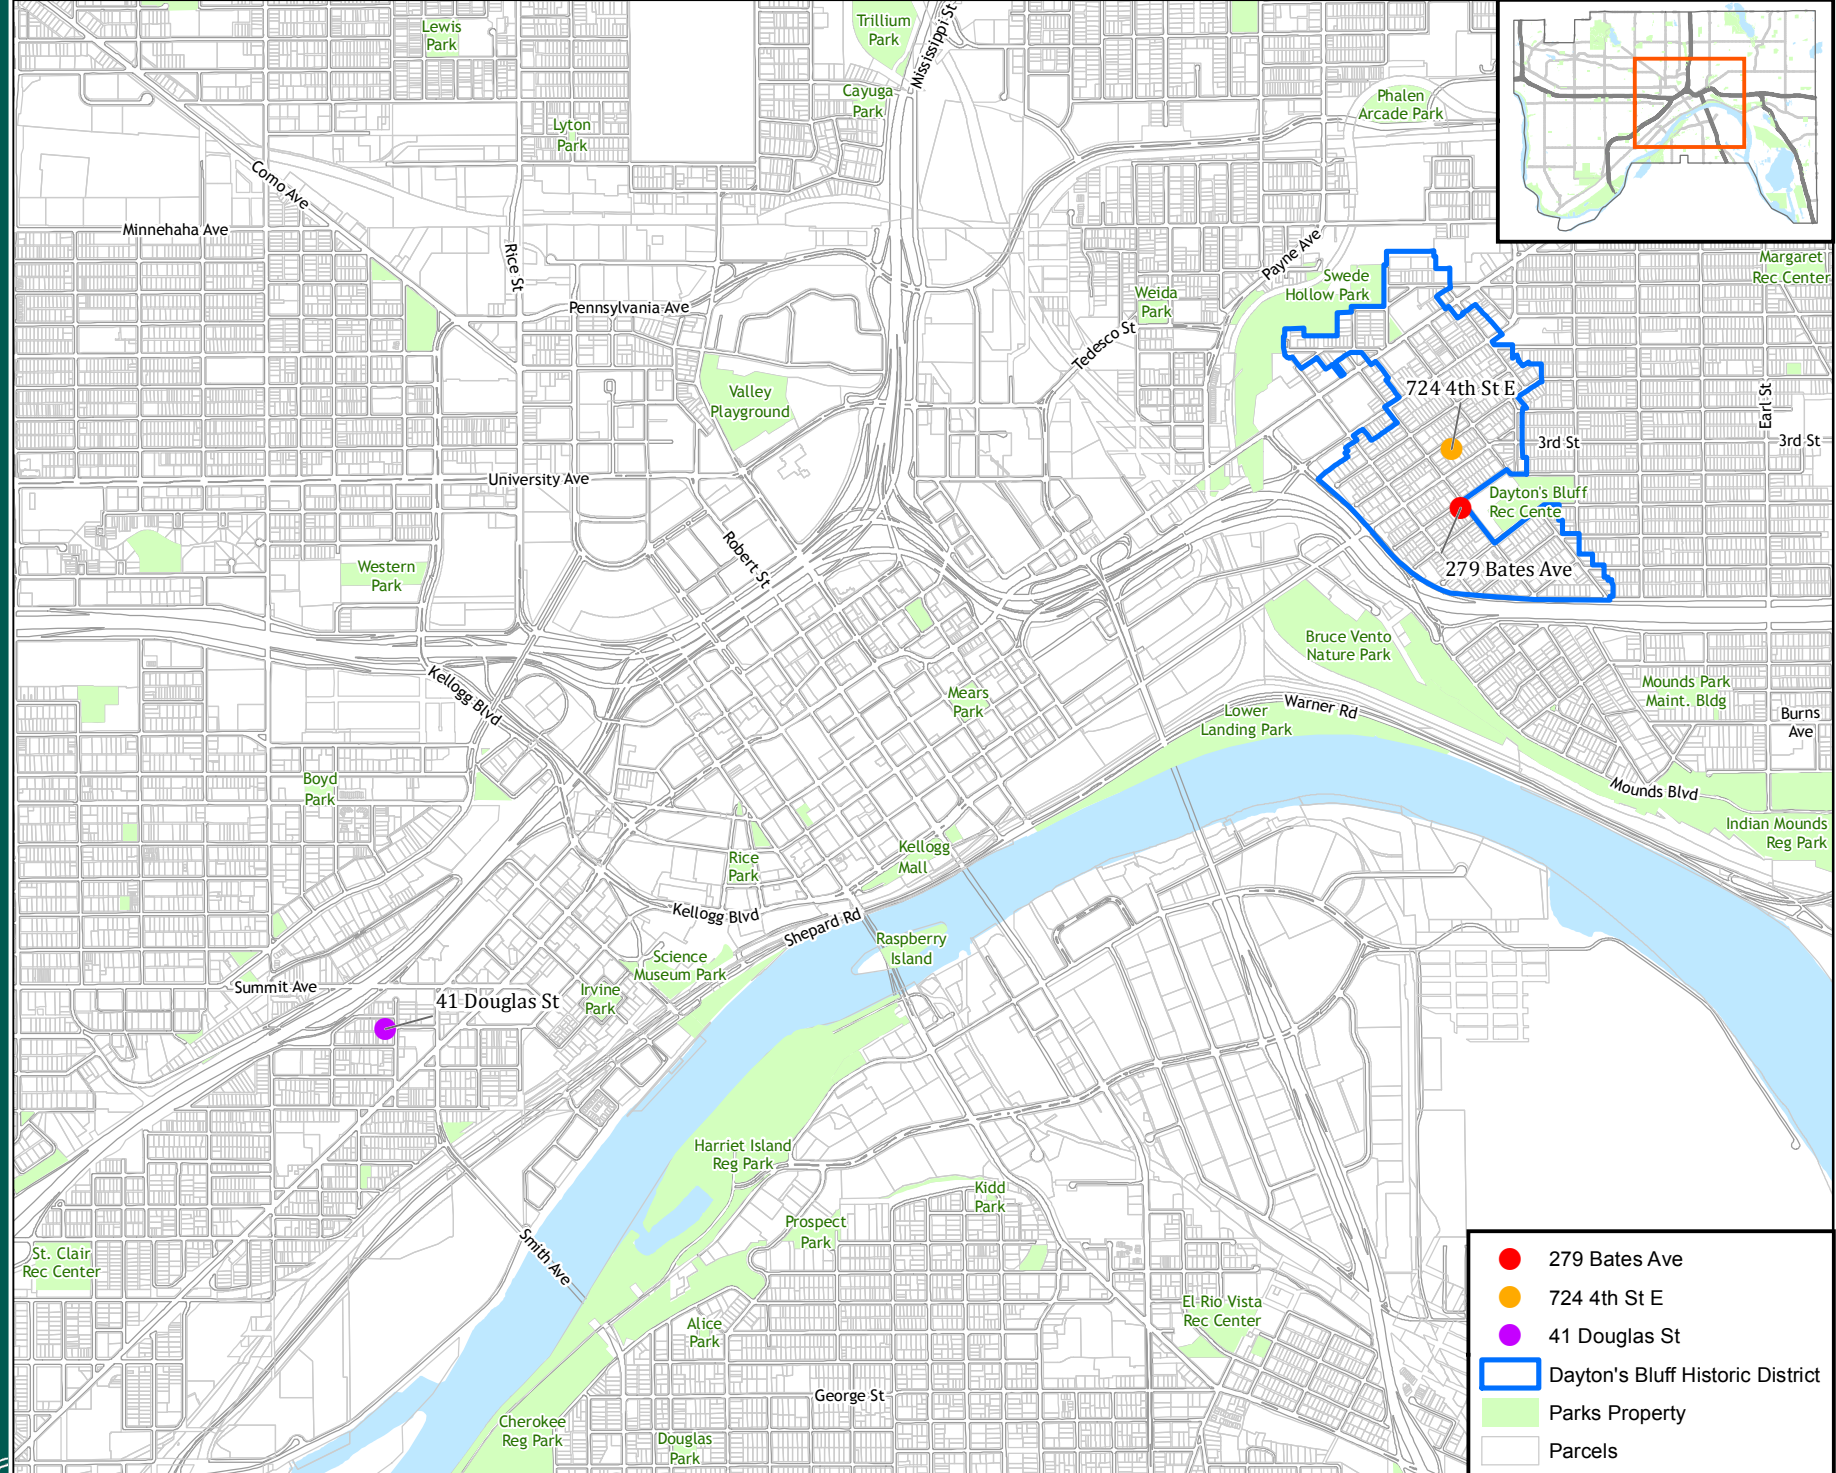

Inspiring Communities RFP, Attachment H

- 279 Bates Ave
- 724 4th St E
- 41 Douglas St
- Dayton's Bluff Historic District
- Parks Property
- Parcels