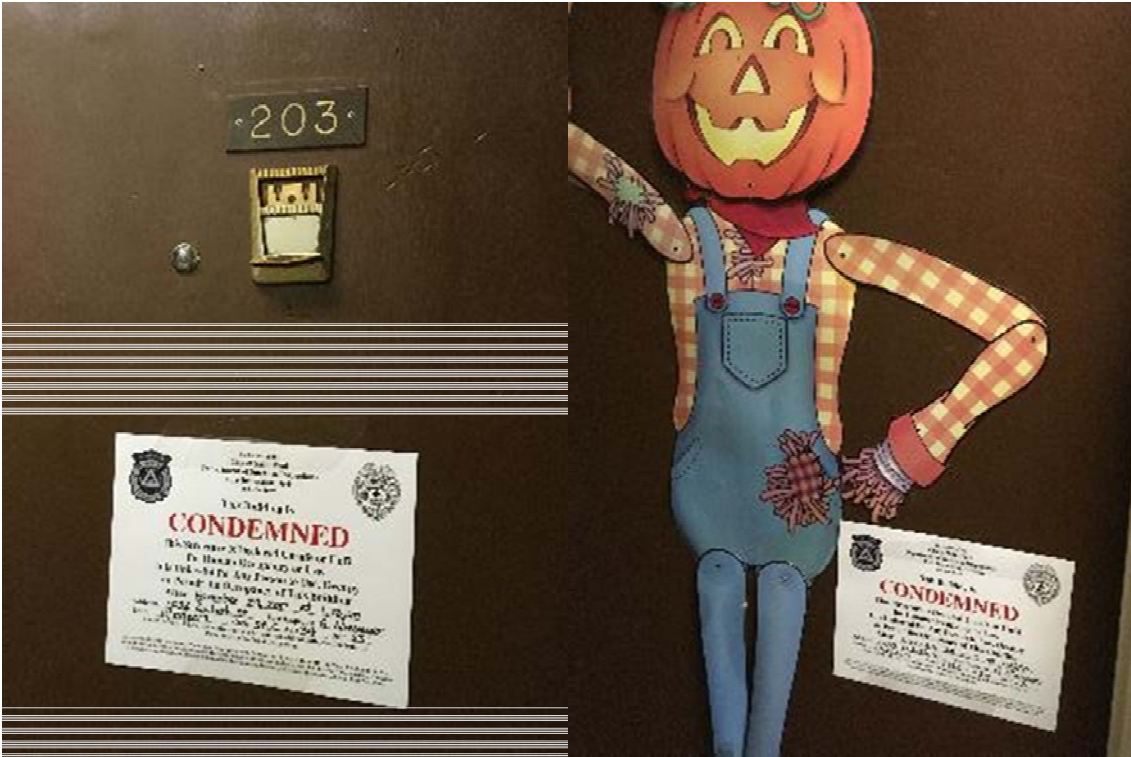

**Date:** November 28, 2017  
**File #:** 17 - 213392  
**Folder Name:** 1032 DULUTH ST  
**PIN:** 282922140064

**Date:** November 28, 2017  
**File #:** 17 - 213392  
**Folder Name:** 1032 DULUTH ST  
**PIN:** 282922140064

Date: November 28, 2017  
File #: 17 - 213392  
Folder Name: 1032 DULUTH ST  
PIN: 282922140064

Date: November 28, 2017  
File #: 17 - 213392  
Folder Name: 1032 DULUTH ST  
PIN: 282922140064

Date: November 28, 2017  
File #: 17 - 213392  
Folder Name: 1032 DULUTH ST  
PIN: 282922140064