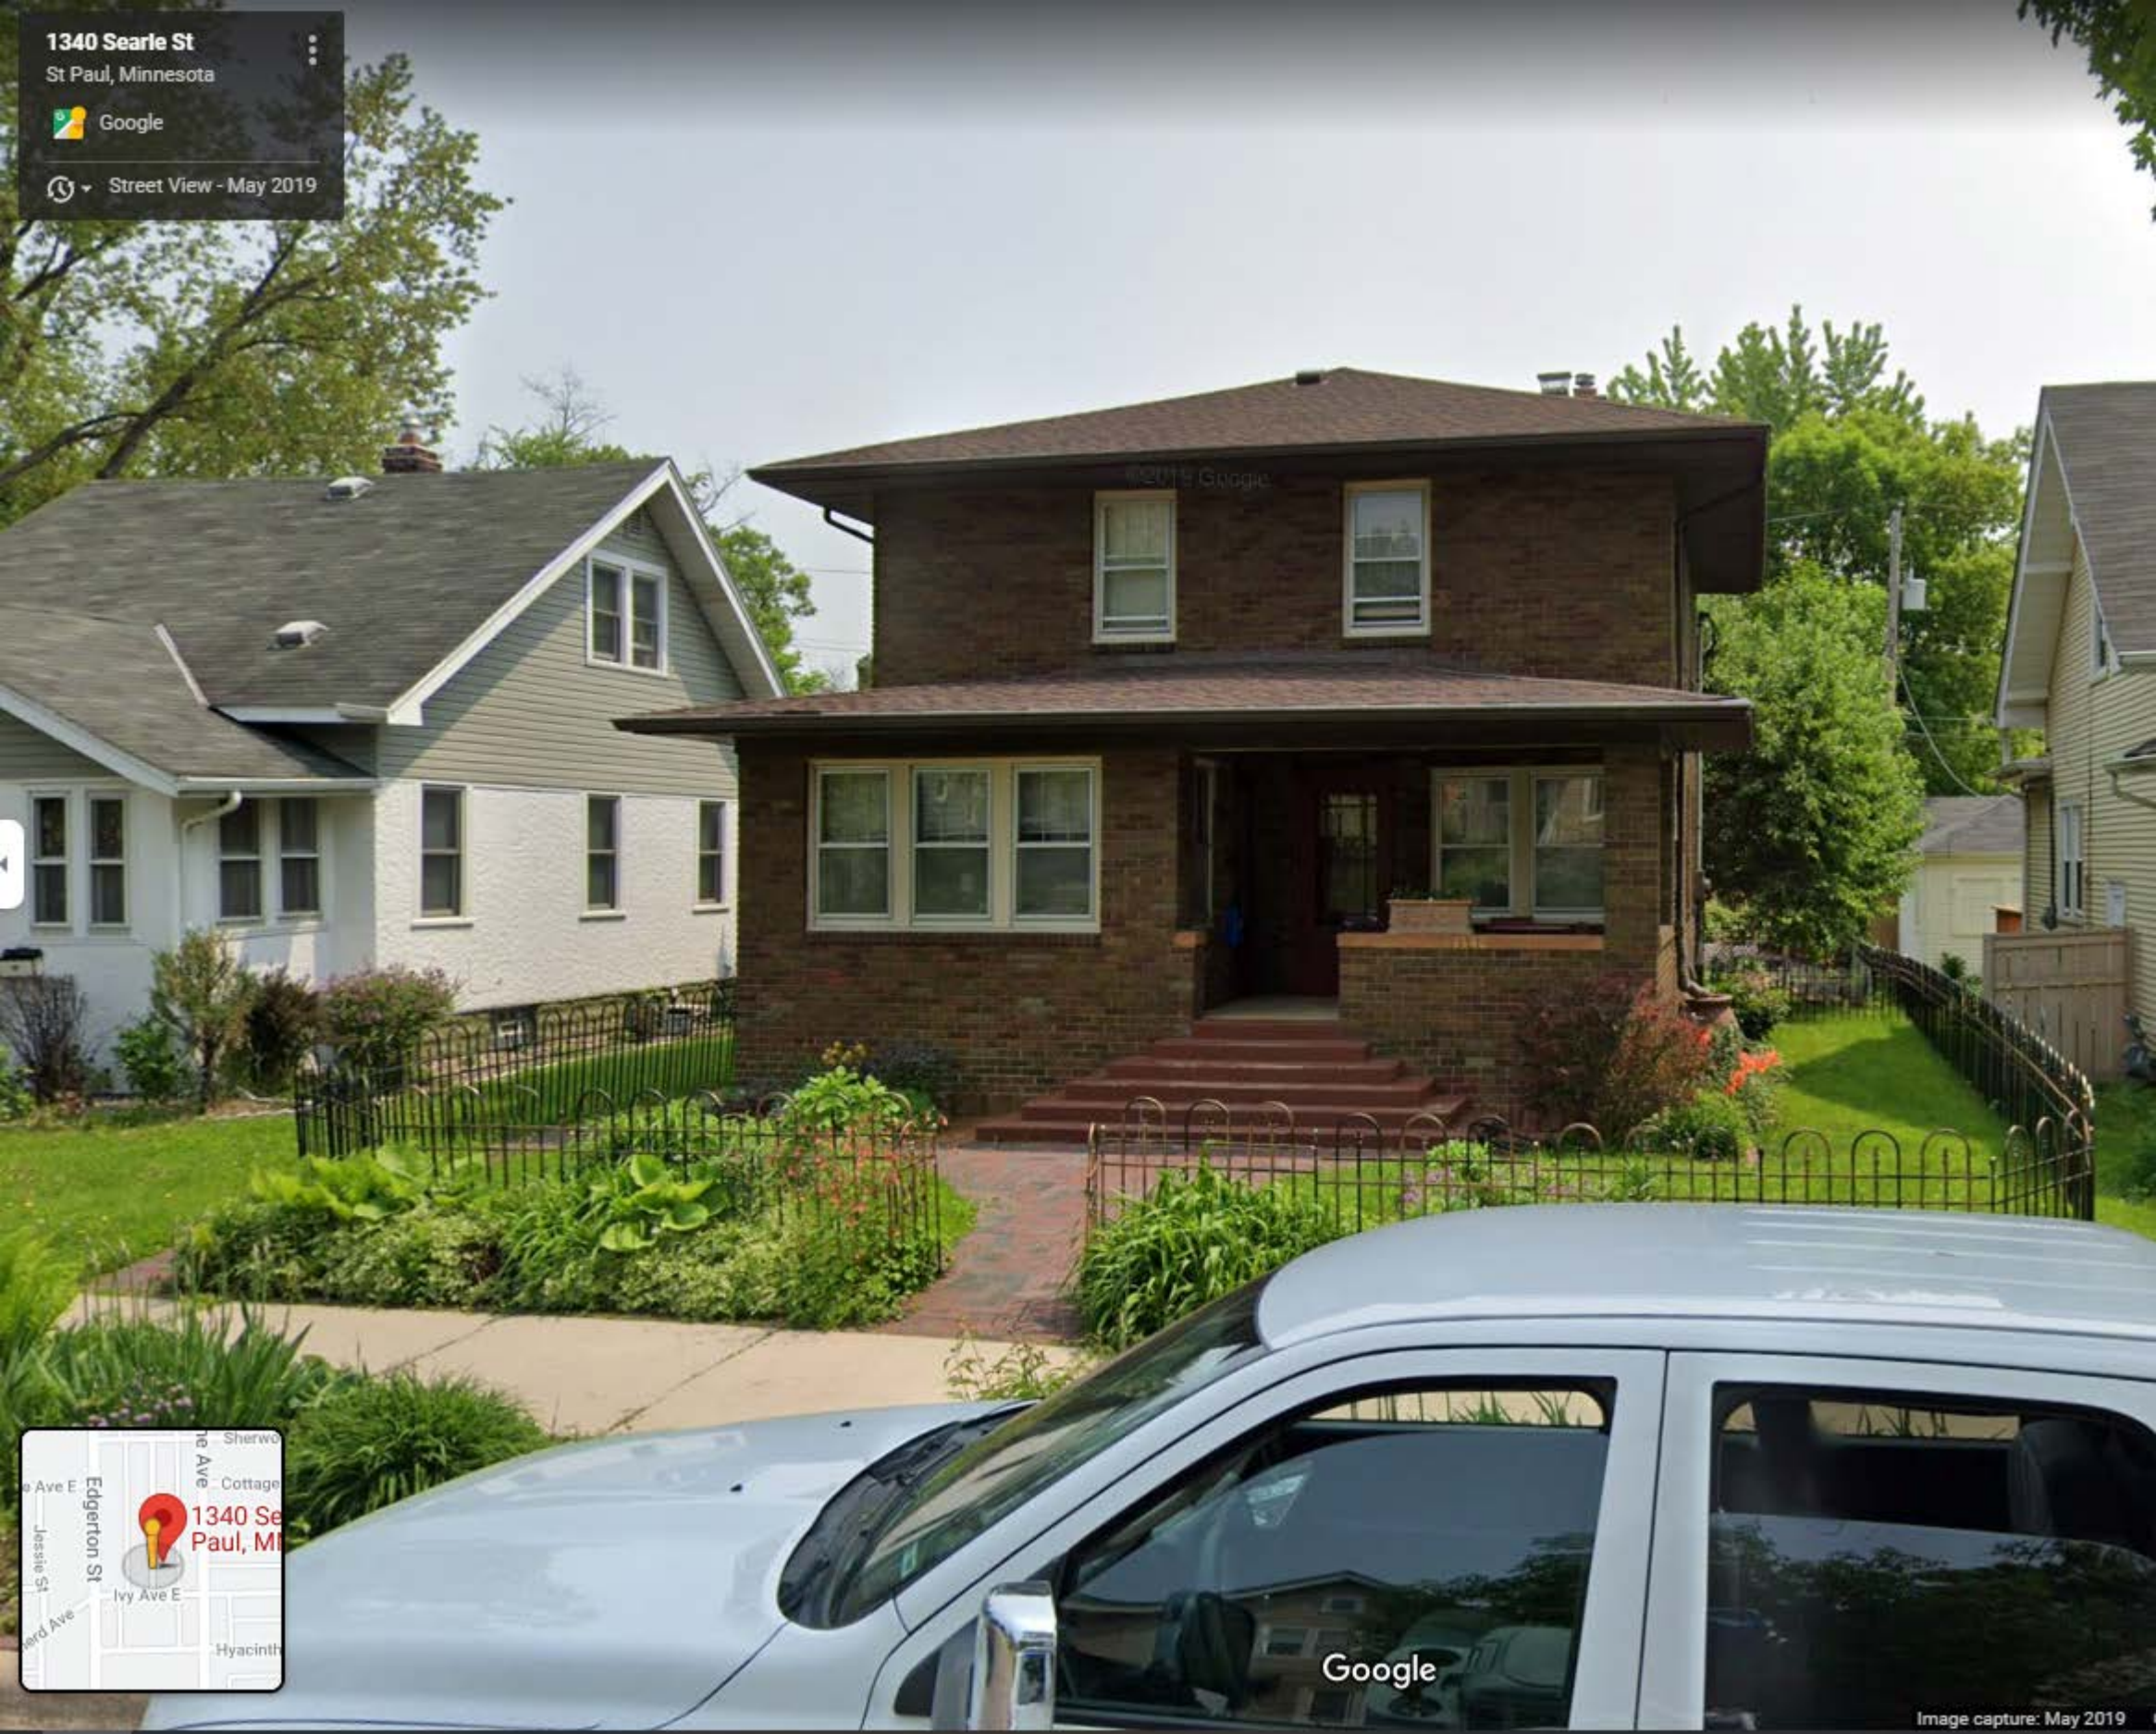

1340 Searle St

St Paul, Minnesota

Google

Street View - May 2019

Google