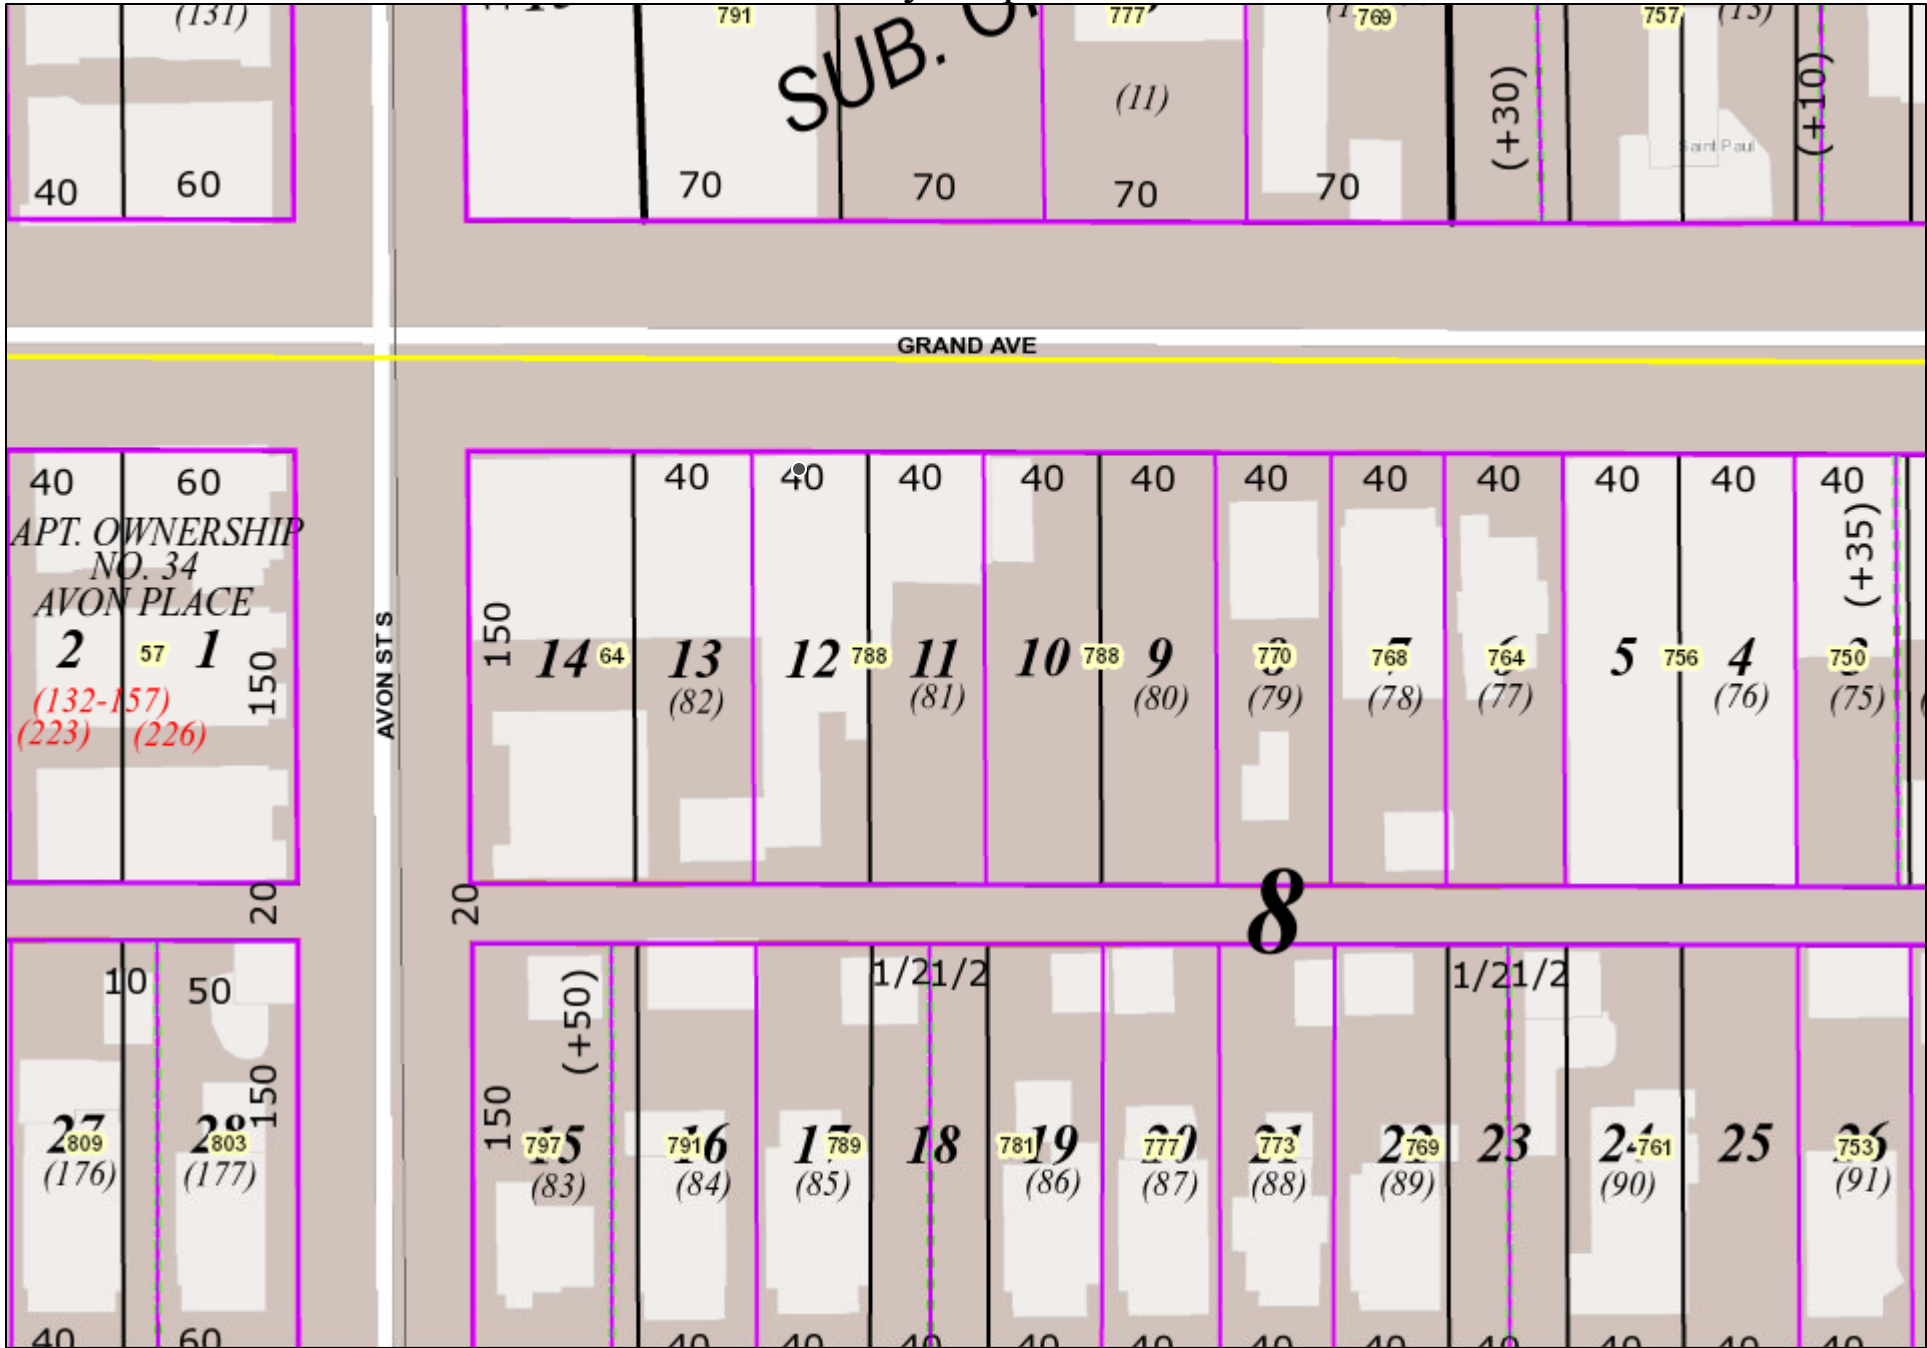

My Map

0 0.000.006 0.012 Miles Date: 4/4/2018 Time: 8:23:31 AM

Service Layer Credits: OTC GIS

The City of Saint Paul Office of Technology cannot accept any responsibility for errors, omissions, or positional inaccuracy in this map.