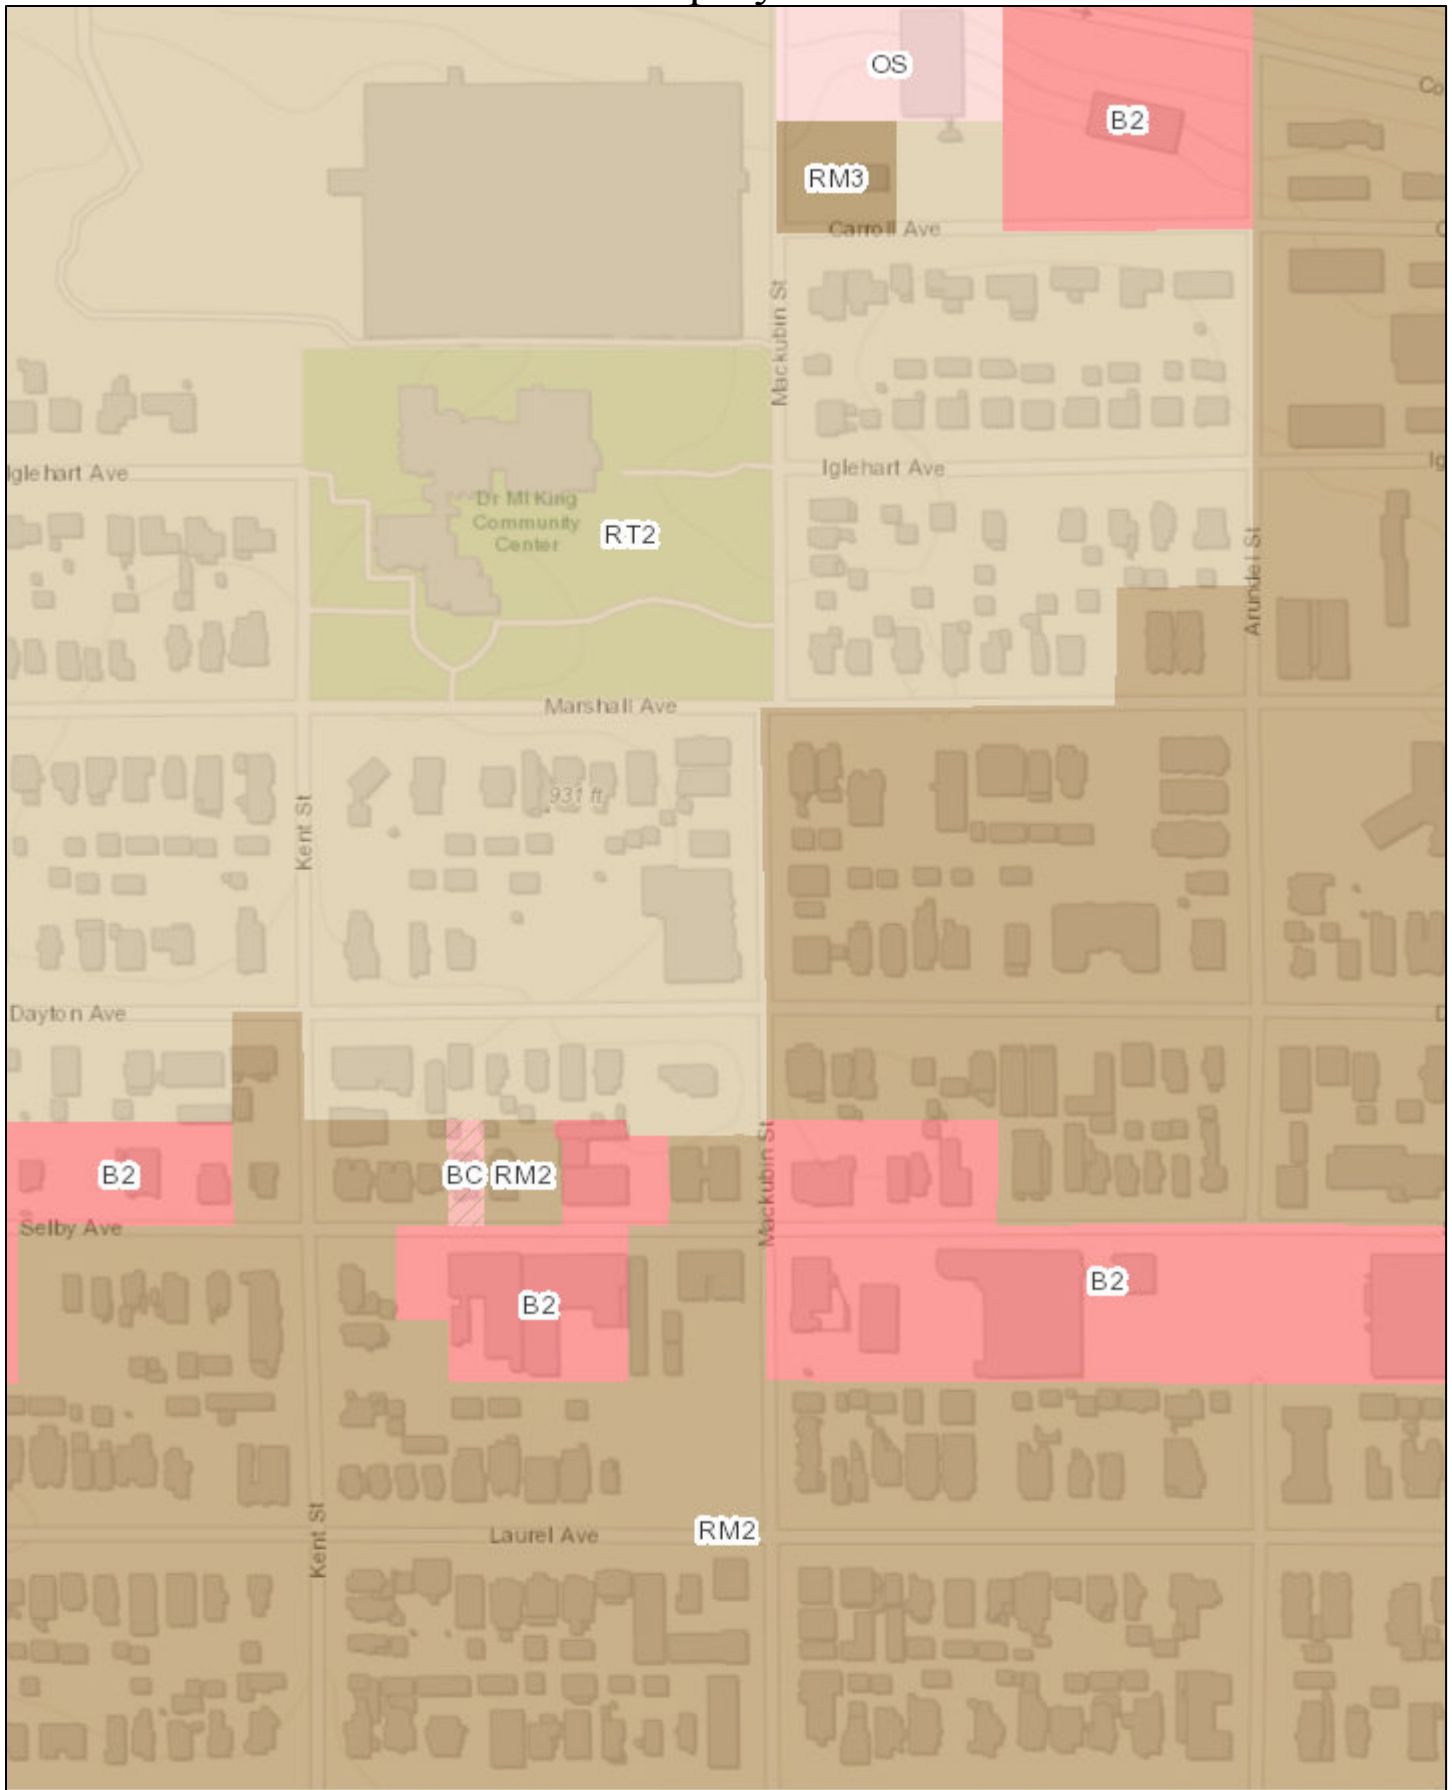

DSI Inquiry Print

0.01 0.025 0.05
mi

Date: 9/20/2019 Time: 10:59:57 AM

Service Layer Credits: Sources: Esri, HERE, Garmin, Intermap, increment P Corp., GEBCO, USGS, FAO, NPS, NRCAN, GeoBase, IGN, Kadaster NL, Ordnance

The City of Saint Paul Office of Technology cannot accept any responsibility for errors, omissions, or positional inaccuracy in this map.