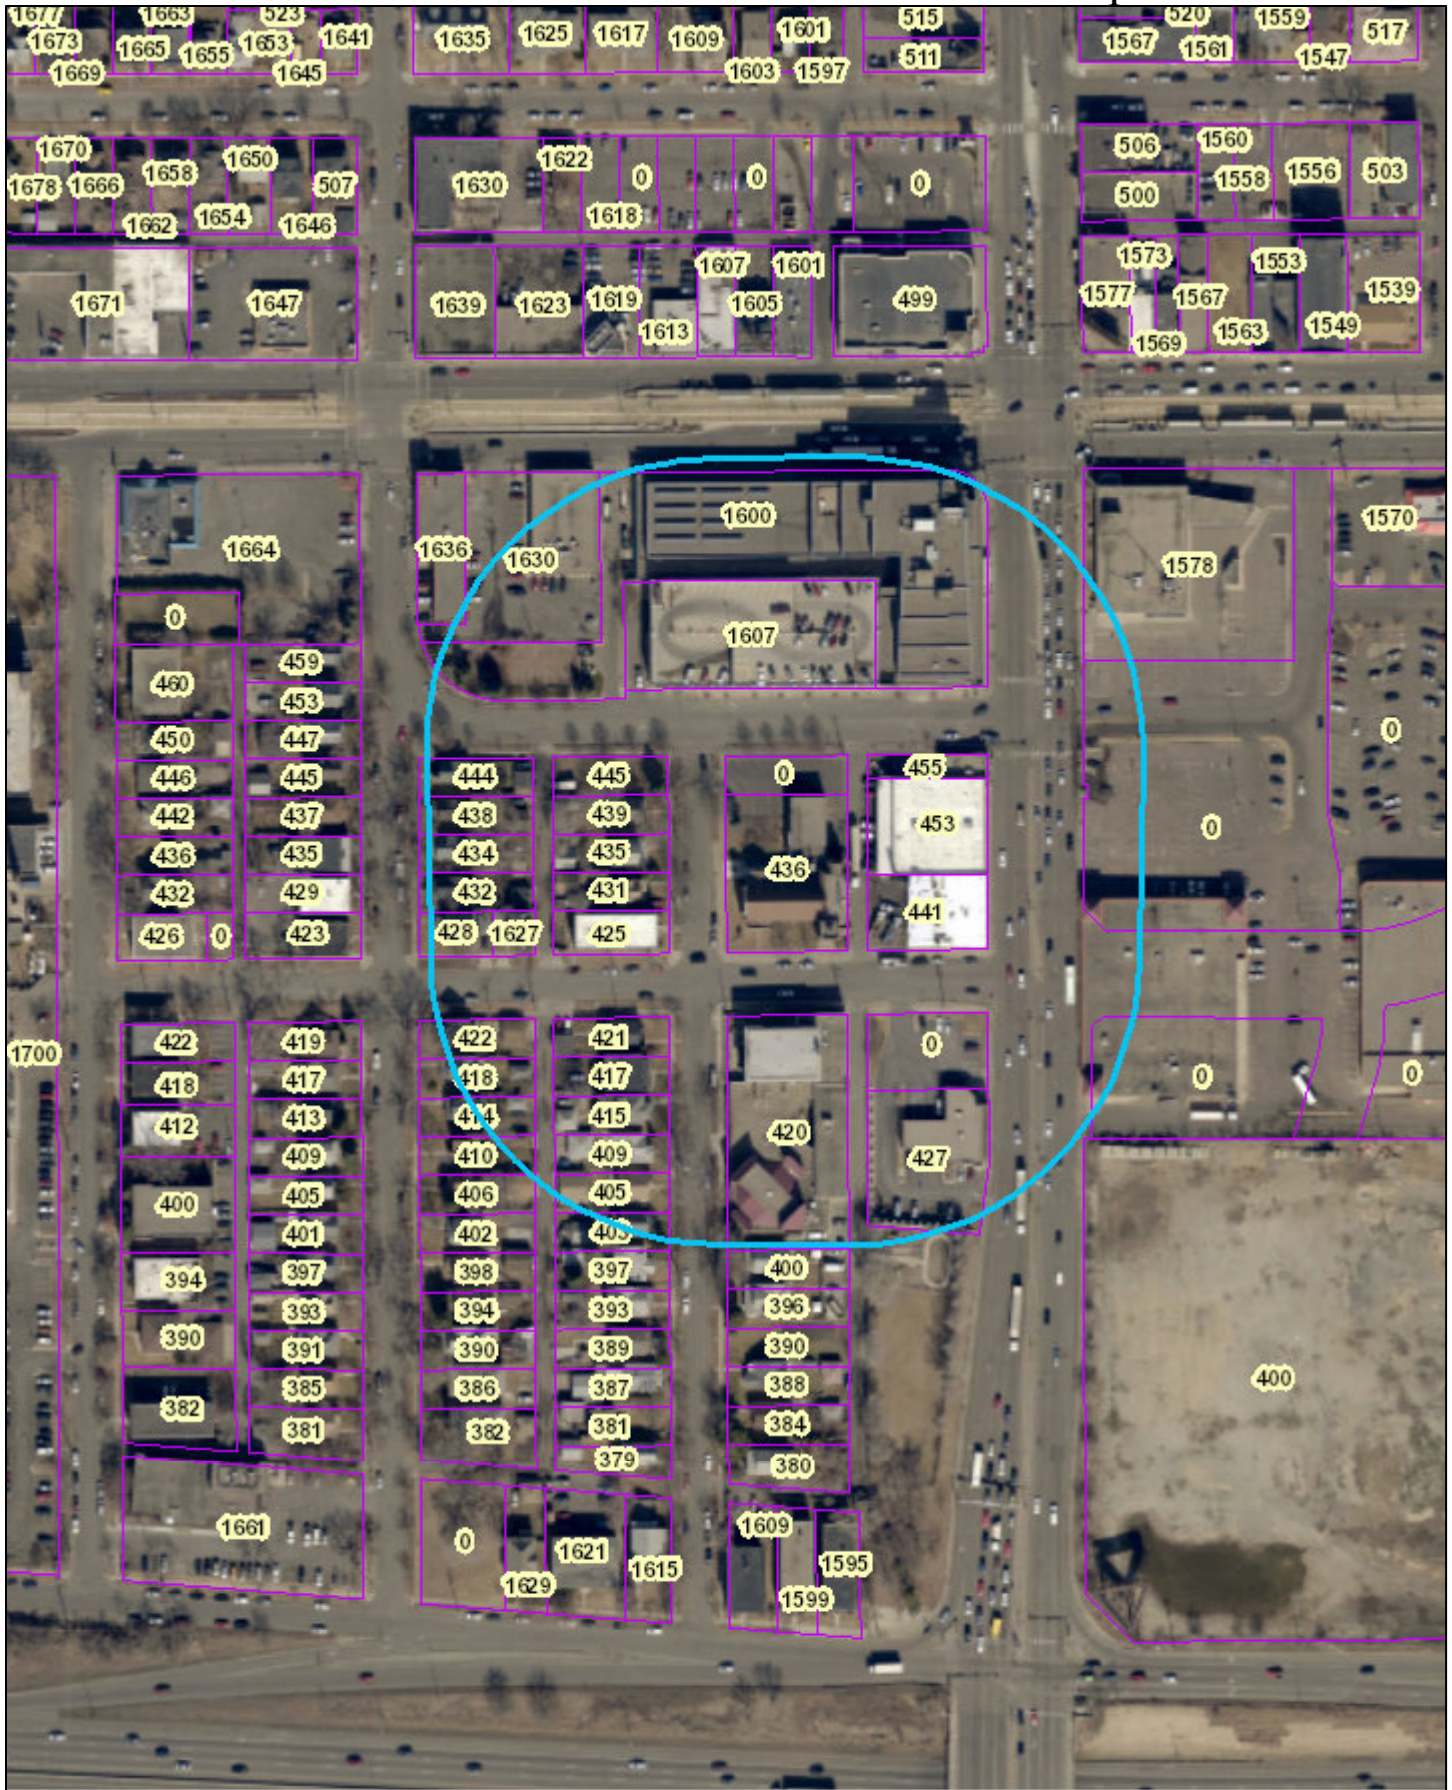

# Hunter SinClair Hawthorne - Yard Art Map

0.00 0.02 Miles

Date: 4/16/2019 Time: 7:20:15 AM

Service Layer Credits: City of Saint Paul - Public Works

The City of Saint Paul Office of Technology cannot accept any responsibility for errors, omissions, or positional inaccuracy in this map.