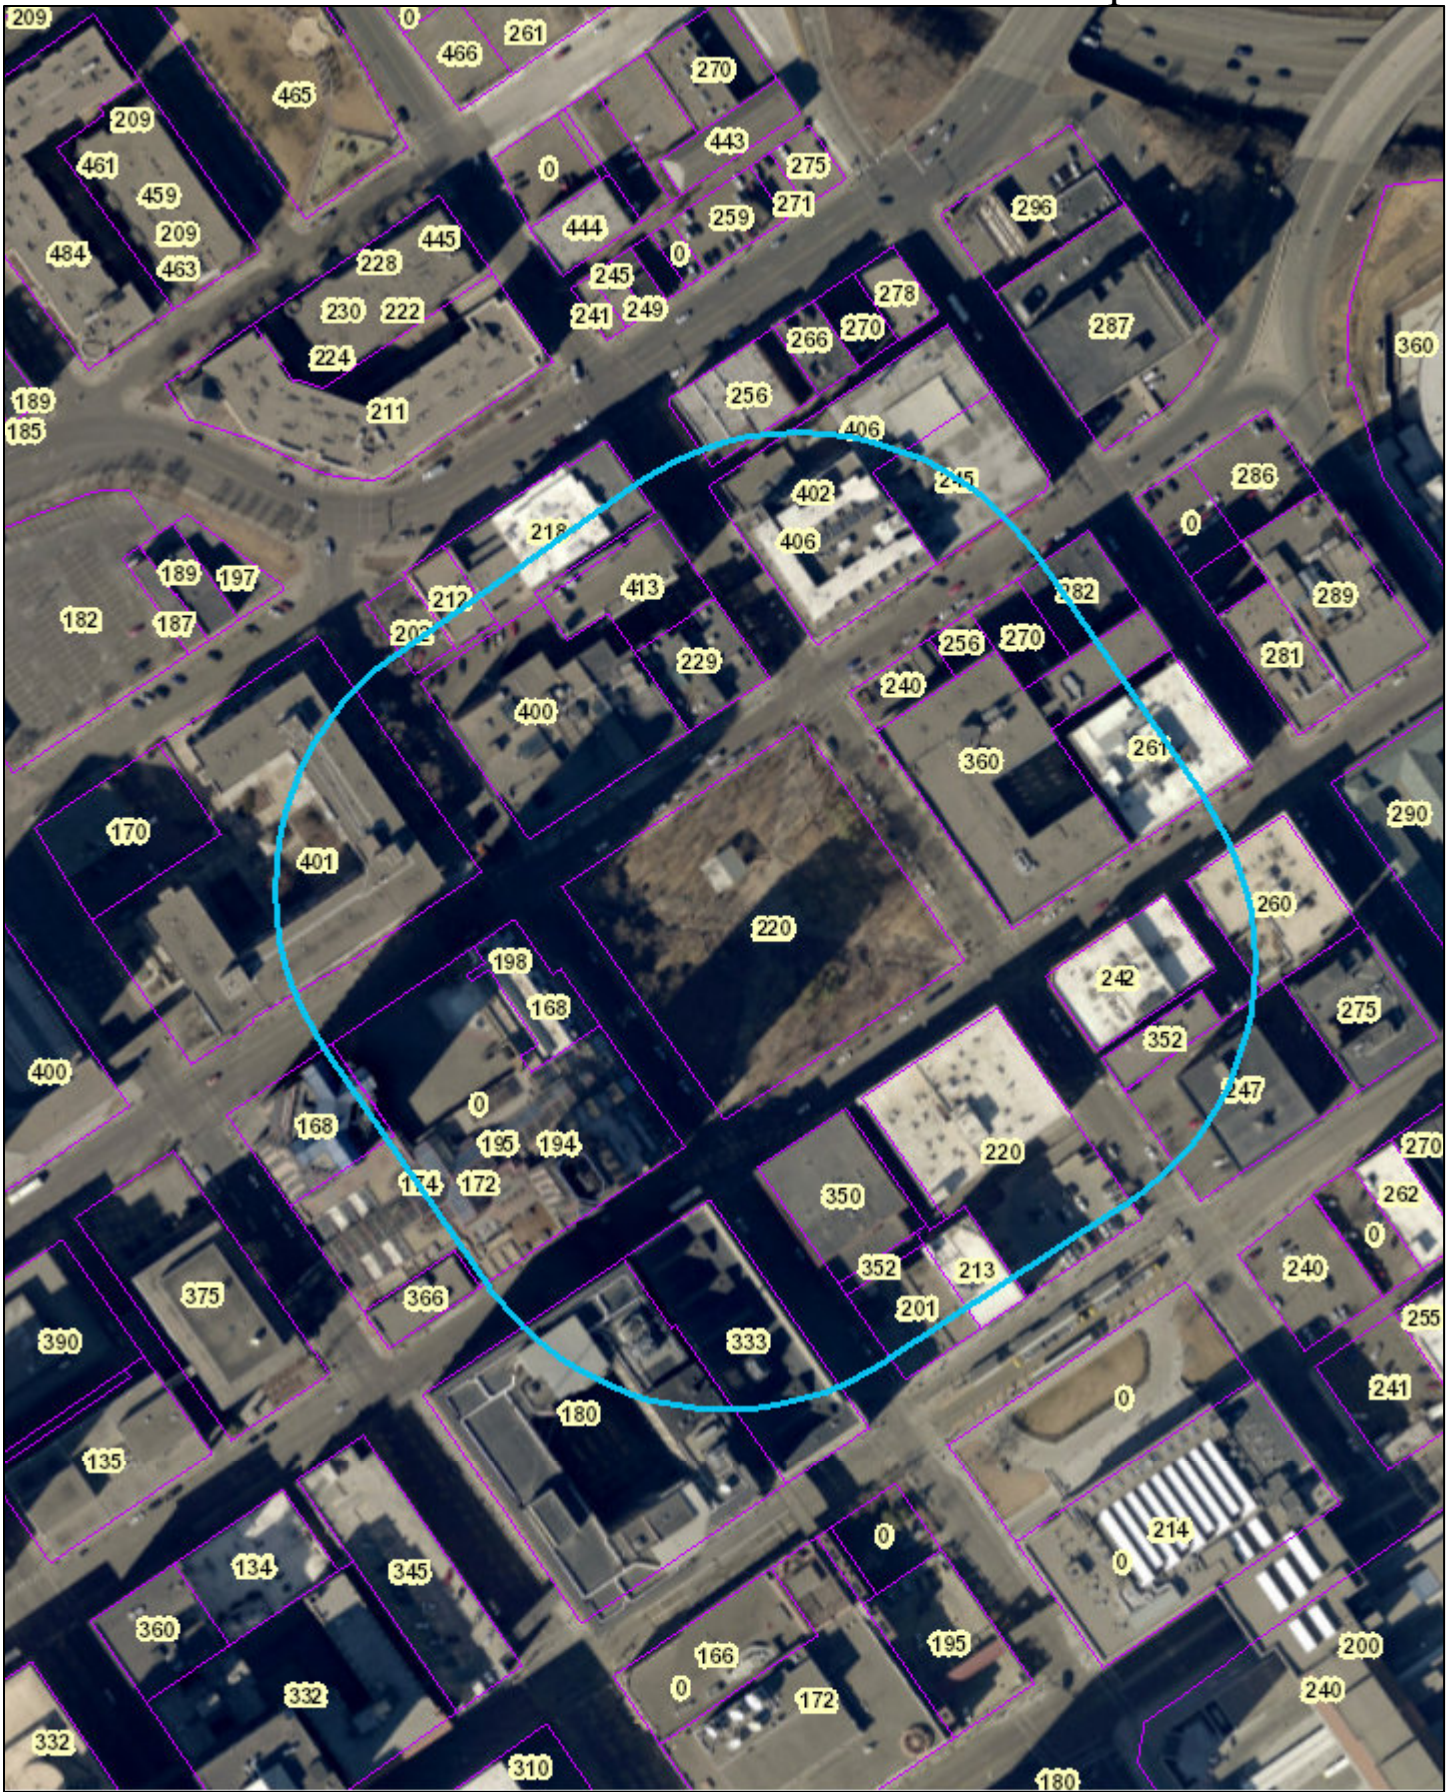

# Twin Cities Jazz Festival - Mears Park Map

0.00 0.02 Miles

Date: 2/22/2019 Time: 2:44:44 PM

Service Layer Credits: City of Saint Paul - Public Works

The City of Saint Paul Office of Technology cannot accept any responsibility for errors, omissions, or positional inaccuracy in this map.