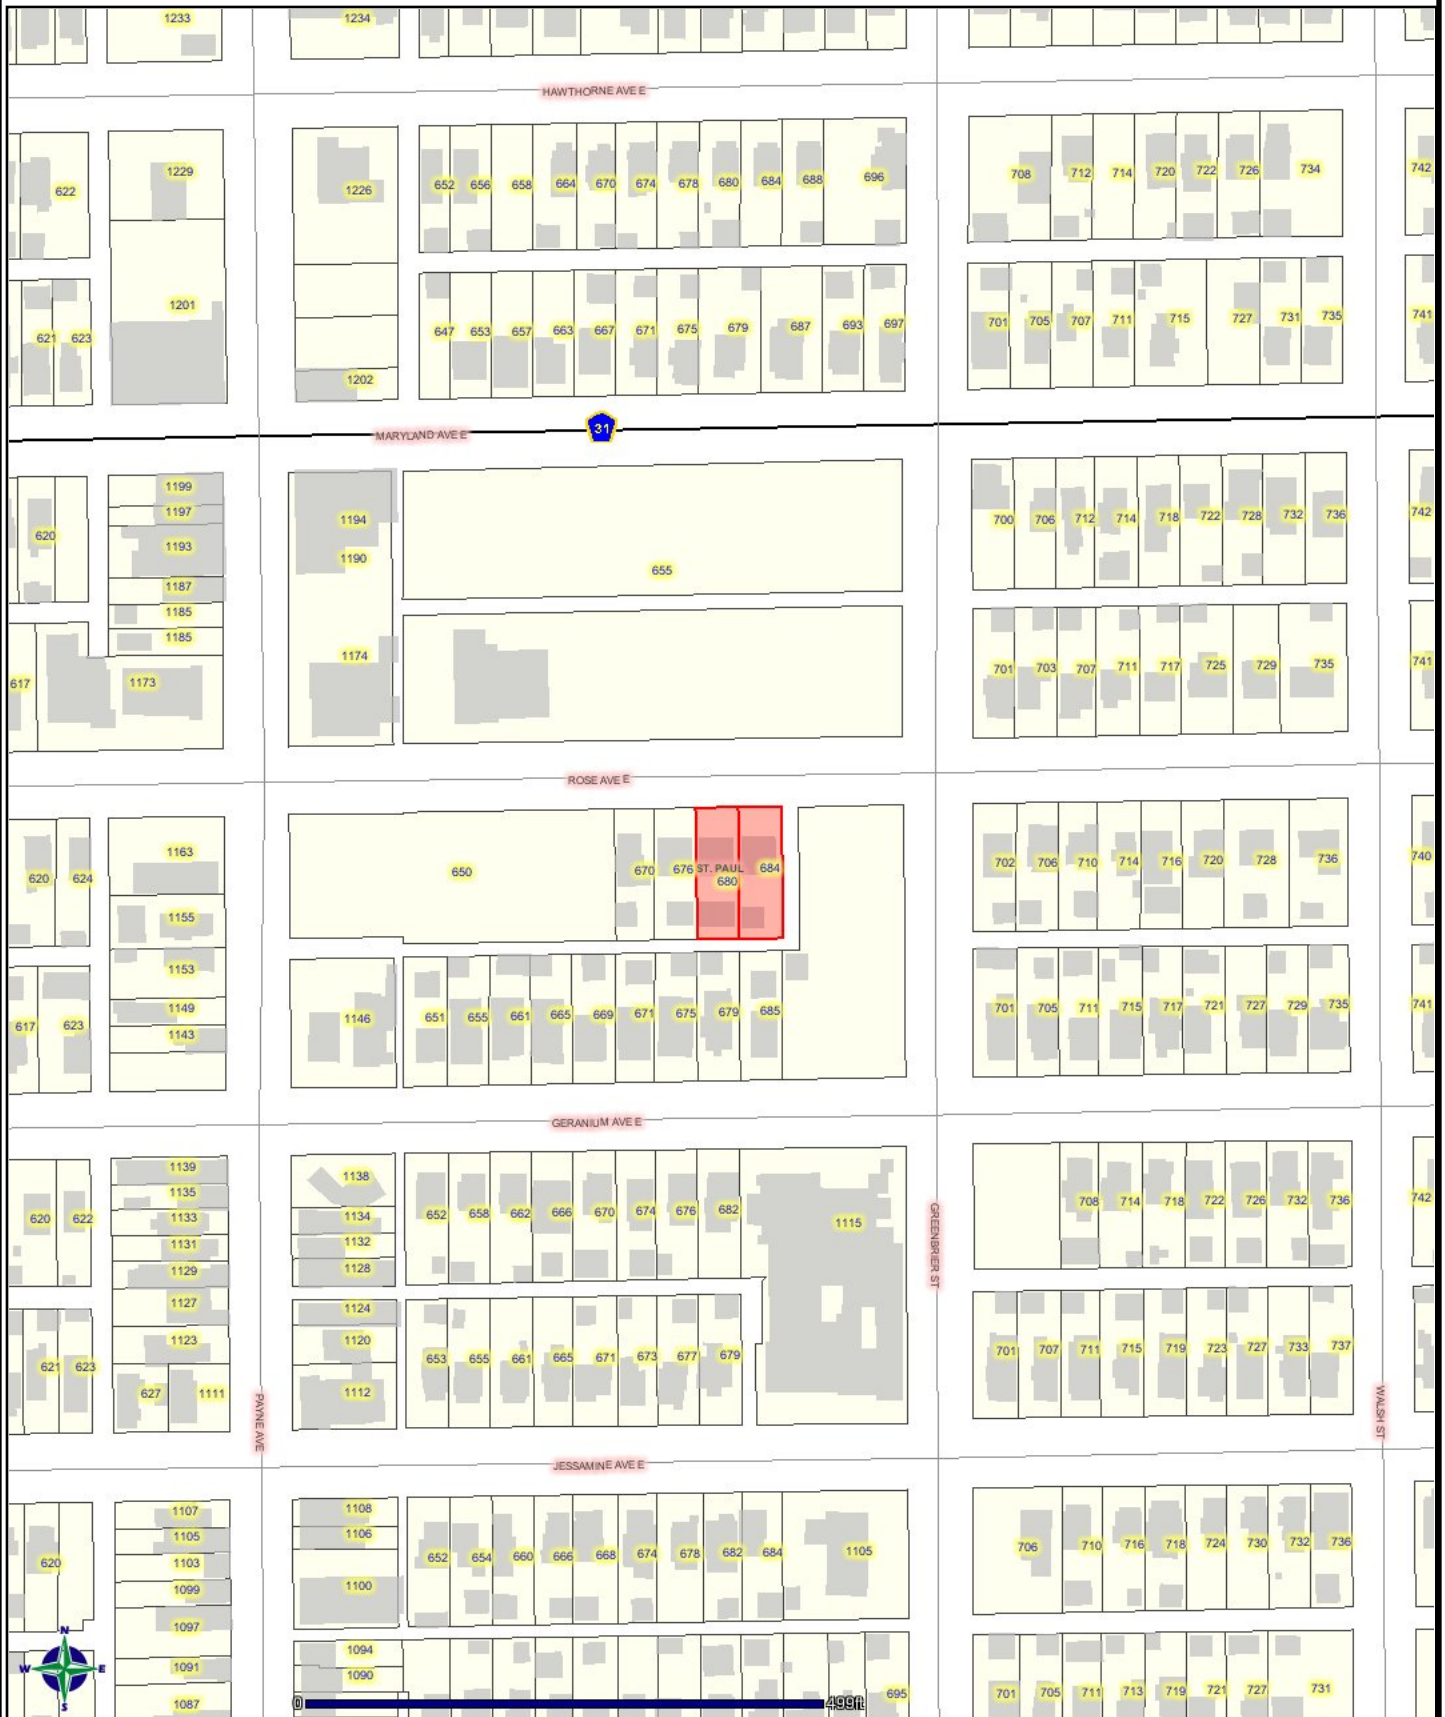

680, 684 Rose Ave E

DISCLAIMER: This map is neither a legally recorded map nor a survey and is not intended to be used as one. This map is a compilation of records, information and data located in various city, county, state and federal offices and other sources regarding the area shown, and is to be used for reference purposes only.
 SOURCES: Ramsey County (October 29, 2012), The Lawrence Group/October 29, 2012 for County parcel and property records data; October 2012 for commercial