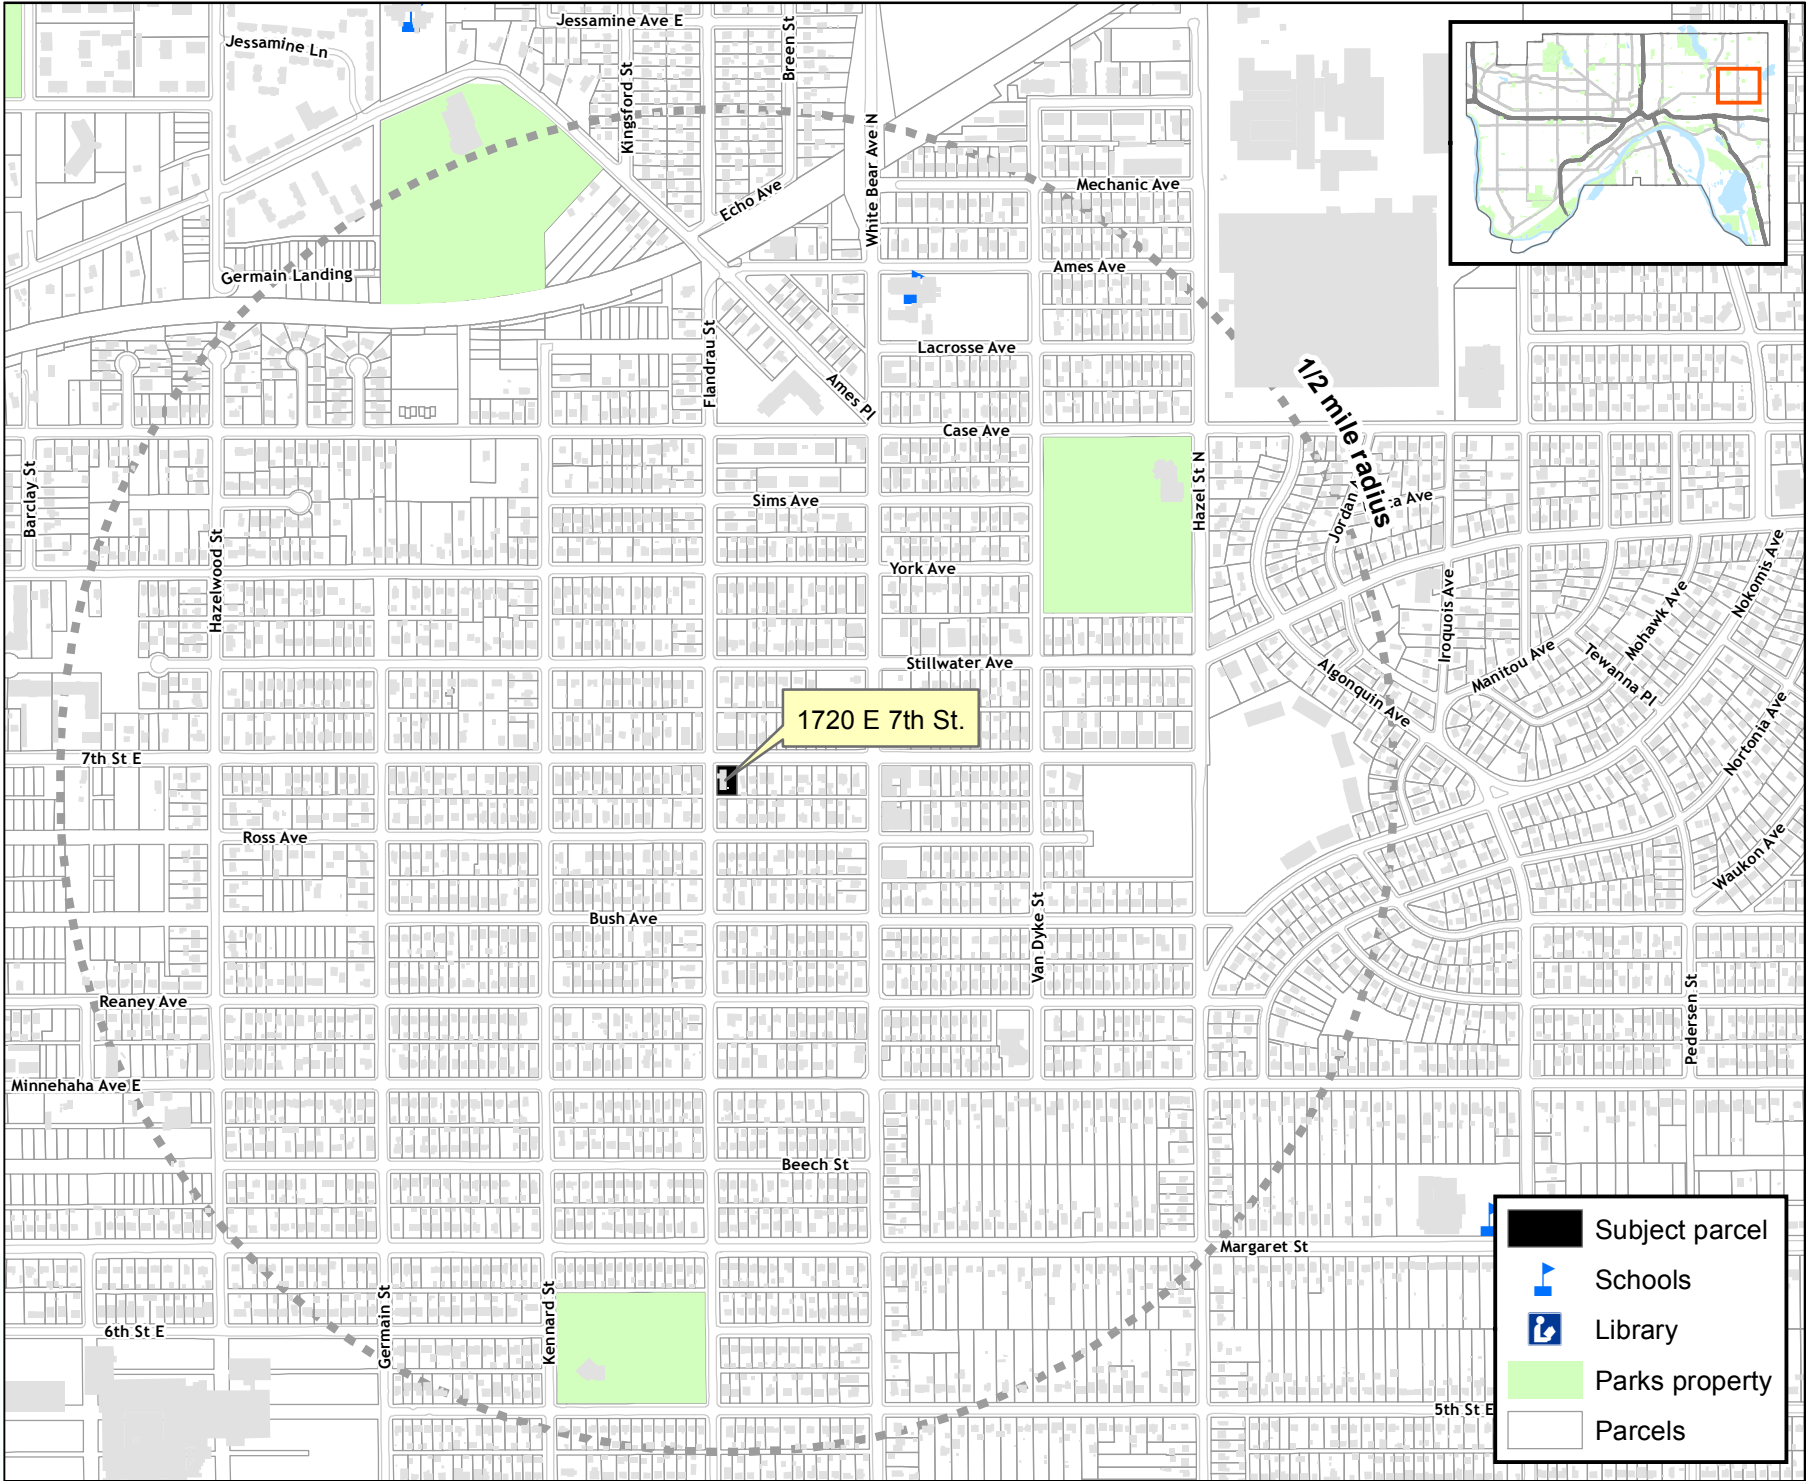

# Attachment B- 1720 Seventh Street East (Old Firestation No. 24)

- Subject parcel
- Schools
- Library
- Parks property
- Parcels