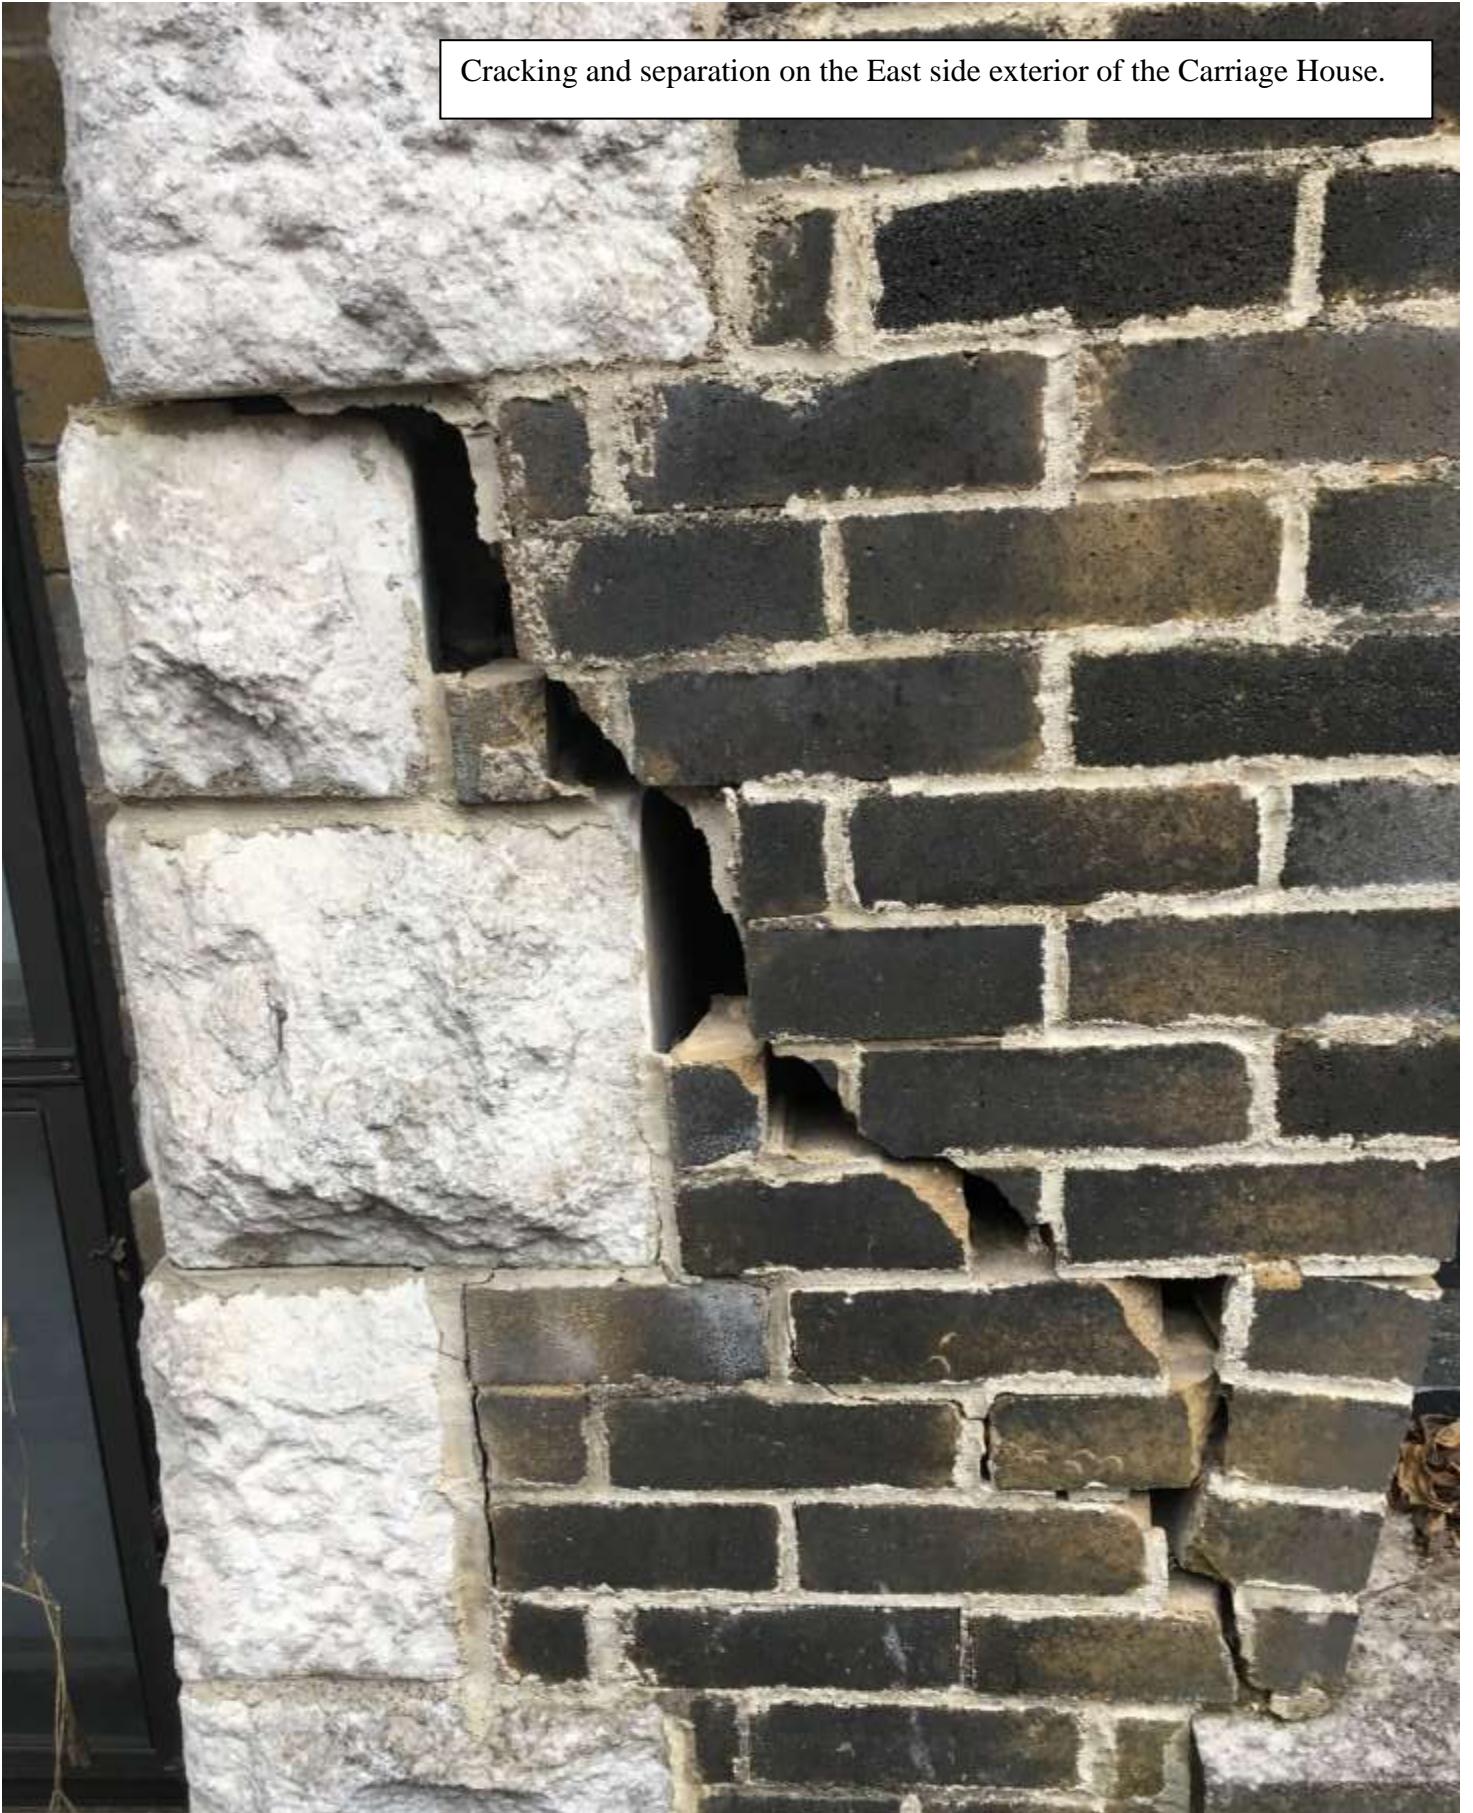

Date: January 17, 2019
File #: 16 - 032685
Folder Name: 455 GRAND AVE
PIN: 012823310114

Cracking and separation on the East side exterior of the Carriage House.

Date: January 17, 2019
File #: 16 - 032685
Folder Name: 455 GRAND AVE
PIN: 012823310114

Cracking and separation of the West exterior wall of the Carriage House.

Date: January 17, 2019
File #: 16 - 032685
Folder Name: 455 GRAND AVE
PIN: 012823310114

More damage on the exterior west wall of the Carriage House.