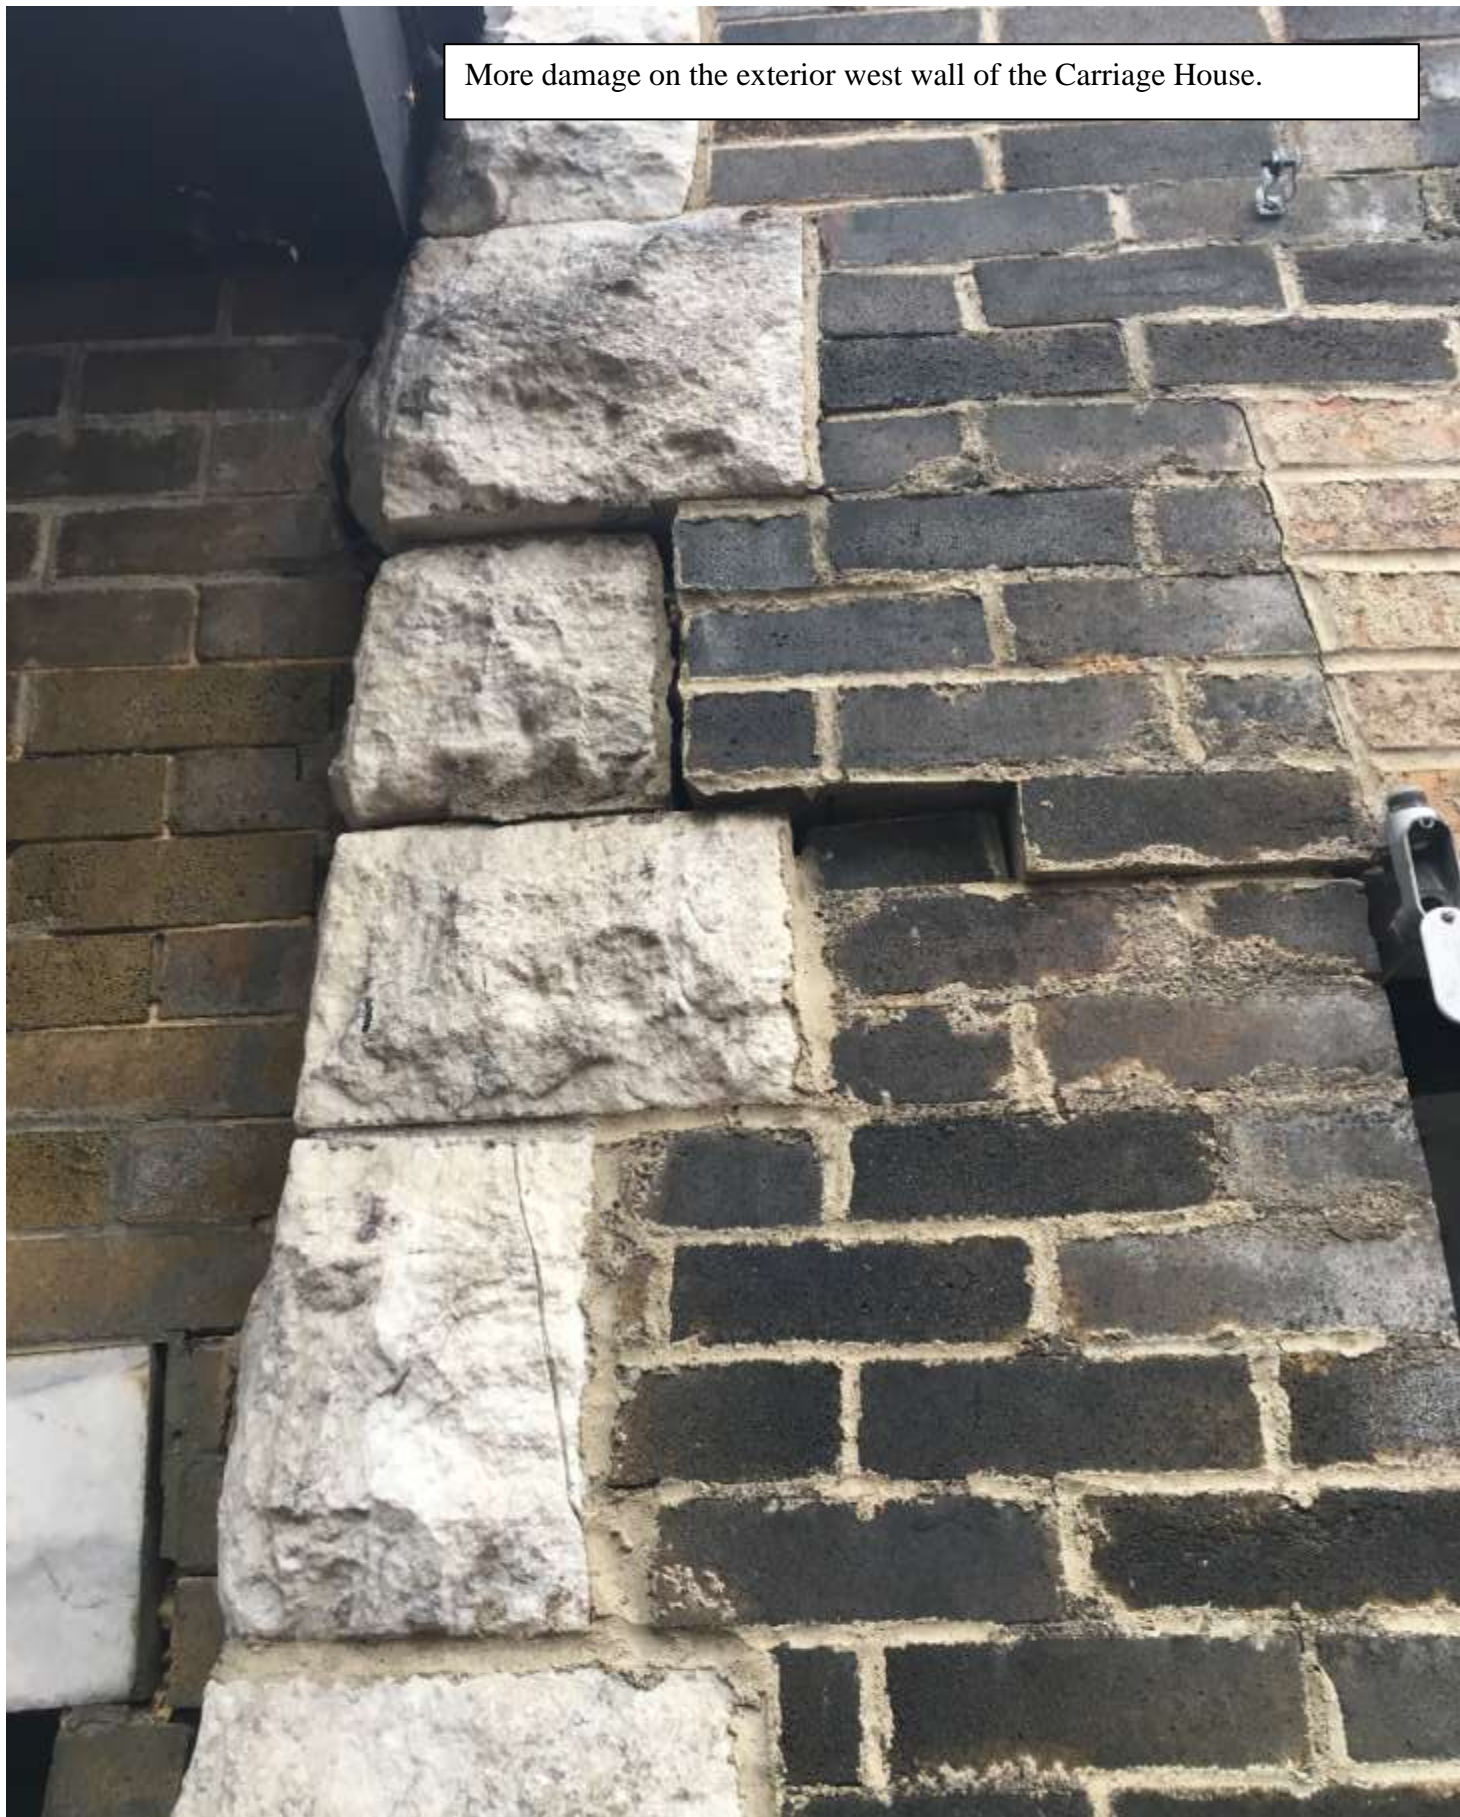

Date: January 17, 2019
File #: 16 - 032685
Folder Name: 455 GRAND AVE
PIN: 012823310114

Cracking and separation on the East side exterior of the Carriage House.

Date: January 17, 2019
File #: 16 - 032685
Folder Name: 455 GRAND AVE
PIN: 012823310114

Cracking and separation of the West exterior wall of the Carriage House.

Date: January 17, 2019
File #: 16 - 032685
Folder Name: 455 GRAND AVE
PIN: 012823310114

More damage on the exterior west wall of the Carriage House.