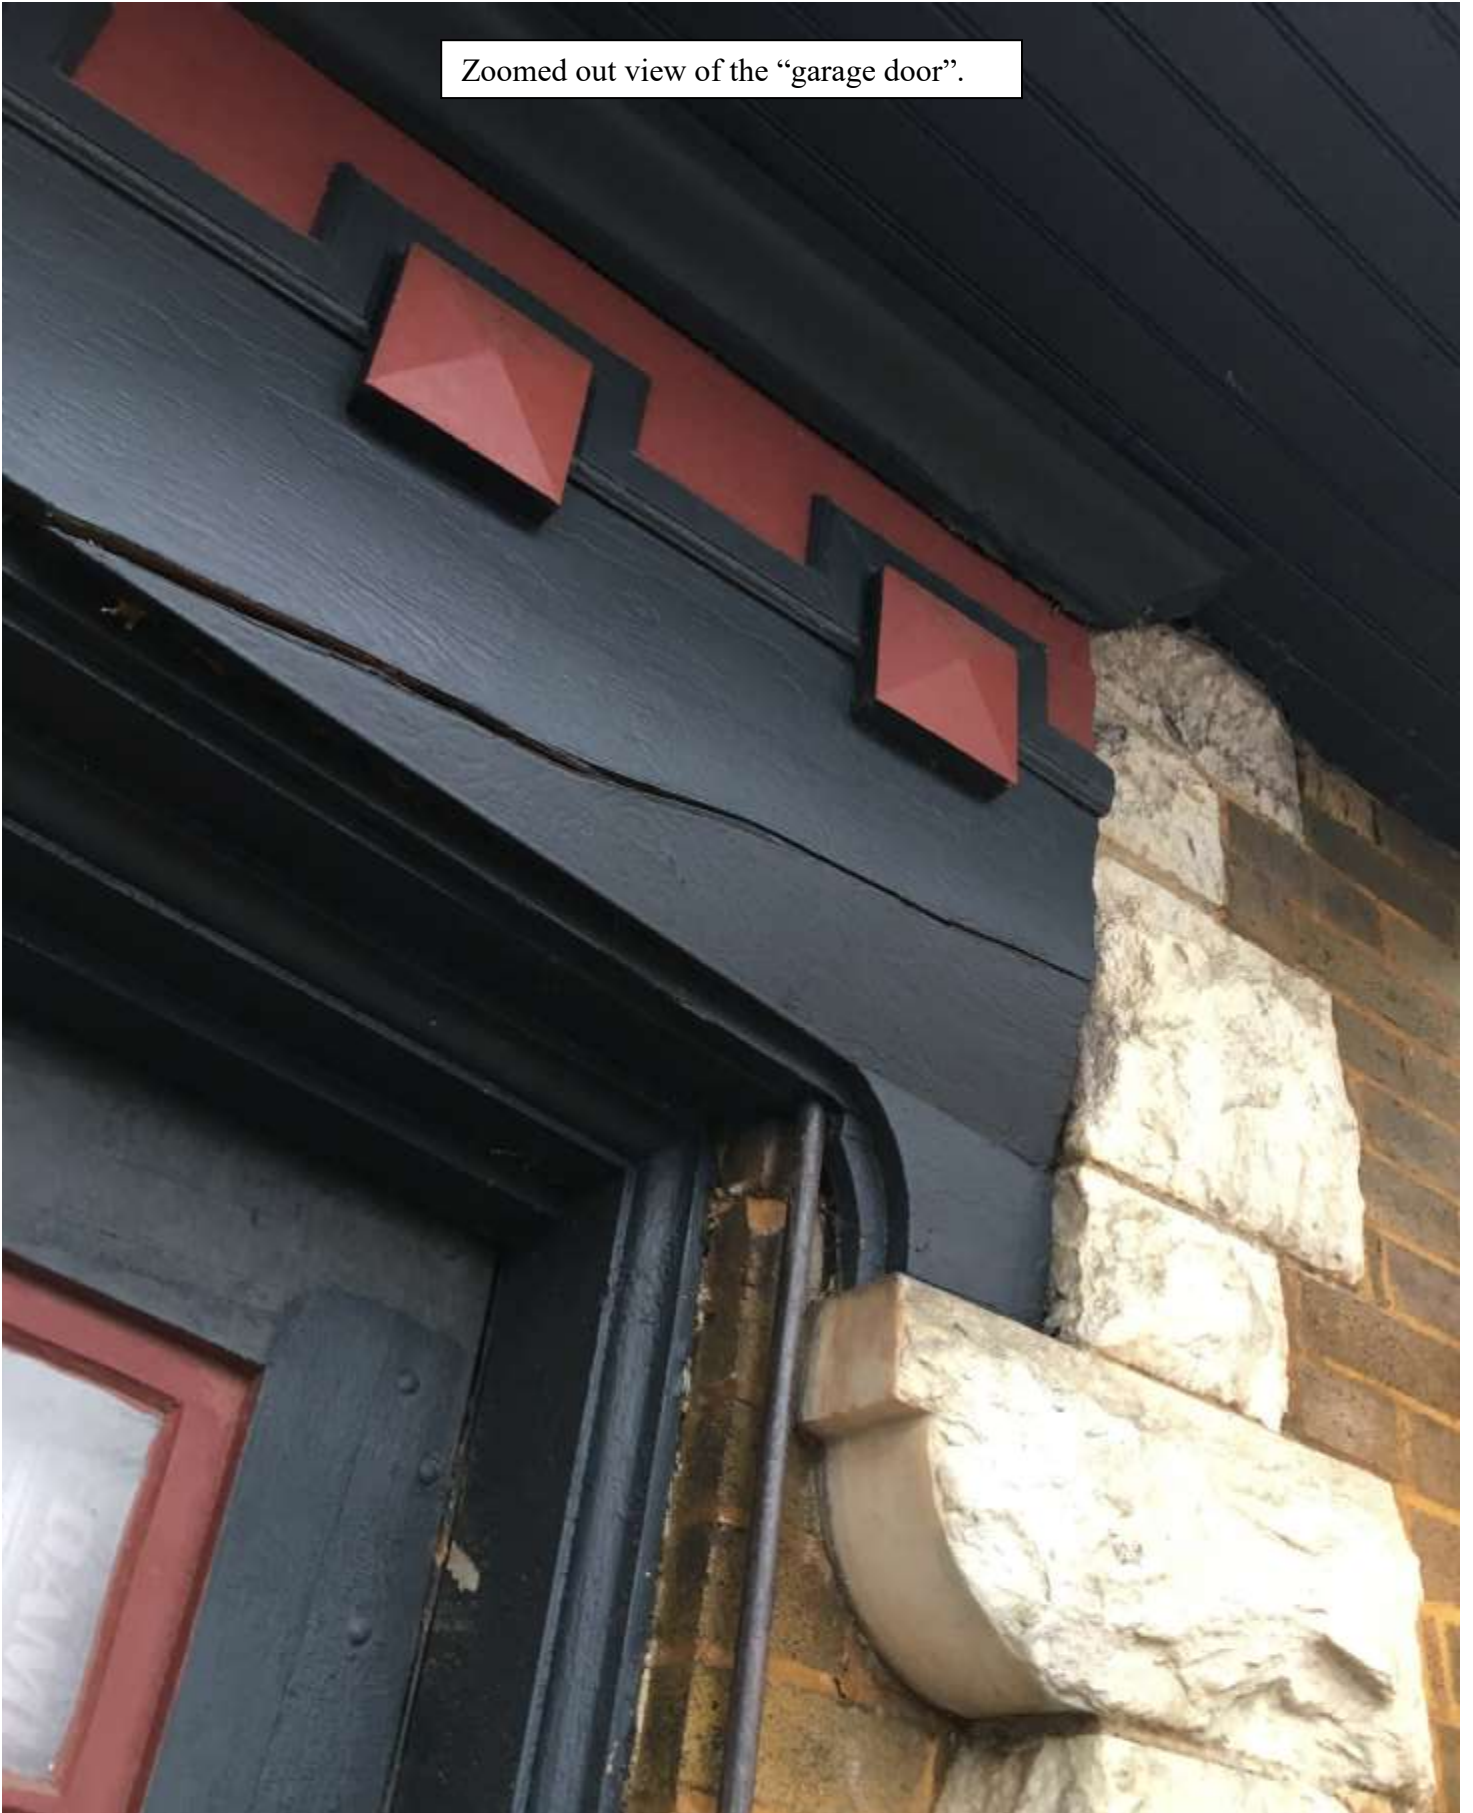

Date: January 17, 2019
File #: 16 - 032685
Folder Name: 455 GRAND AVE
PIN: 012823310114

Zoomed out view of the “garage door”.