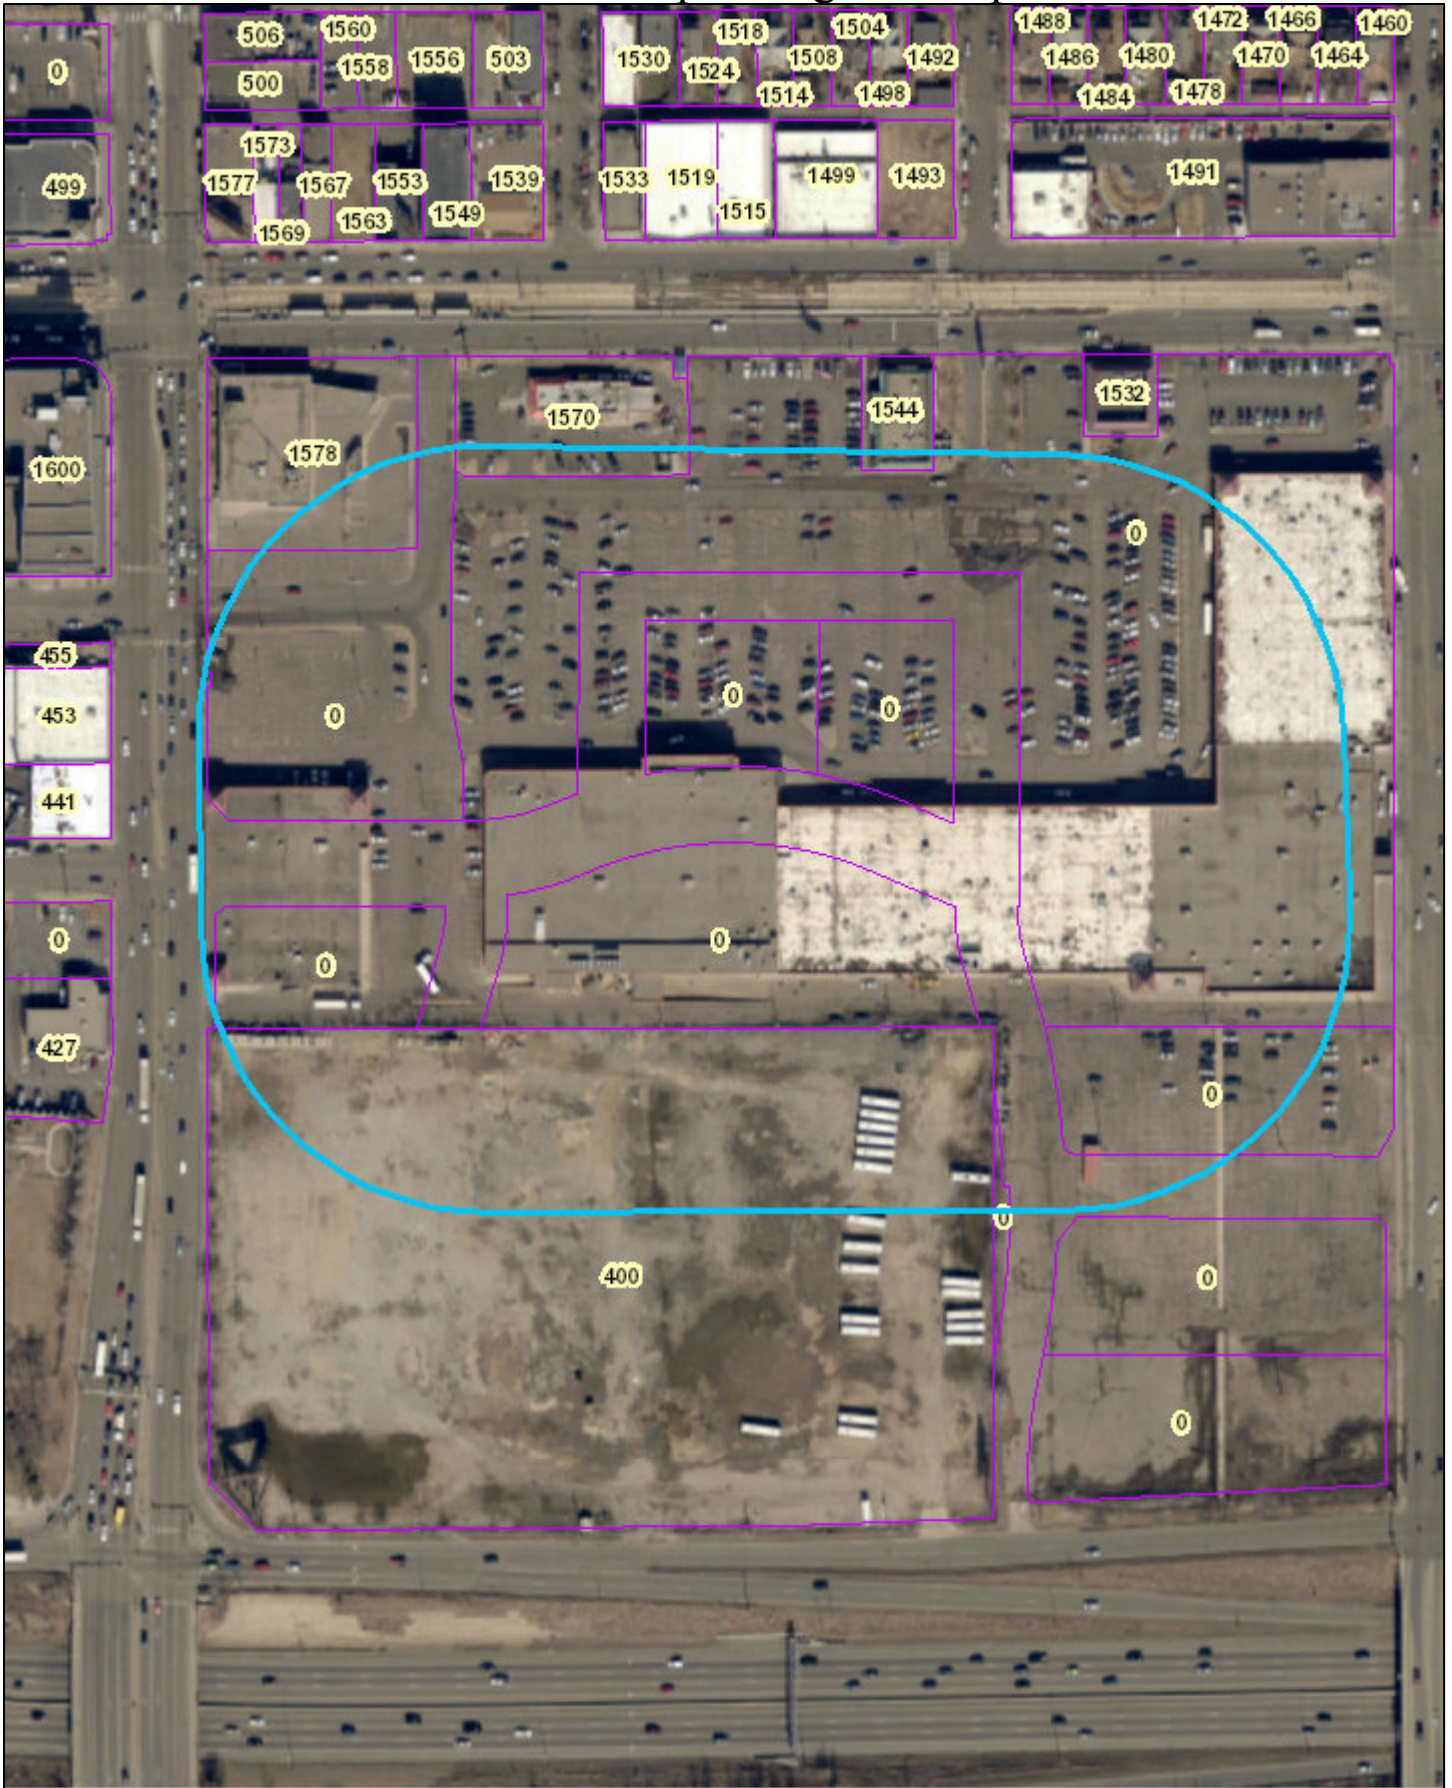

MNUFC vs Sporting KC Map

0.00 1 0.02
Miles

Date: 6/4/2019 Time: 7:32:55 AM

Service Layer Credits: City of Saint Paul - Public Works

The City of Saint Paul Office of Technology cannot accept any responsibility for errors, omissions, or positional inaccuracy in this map.