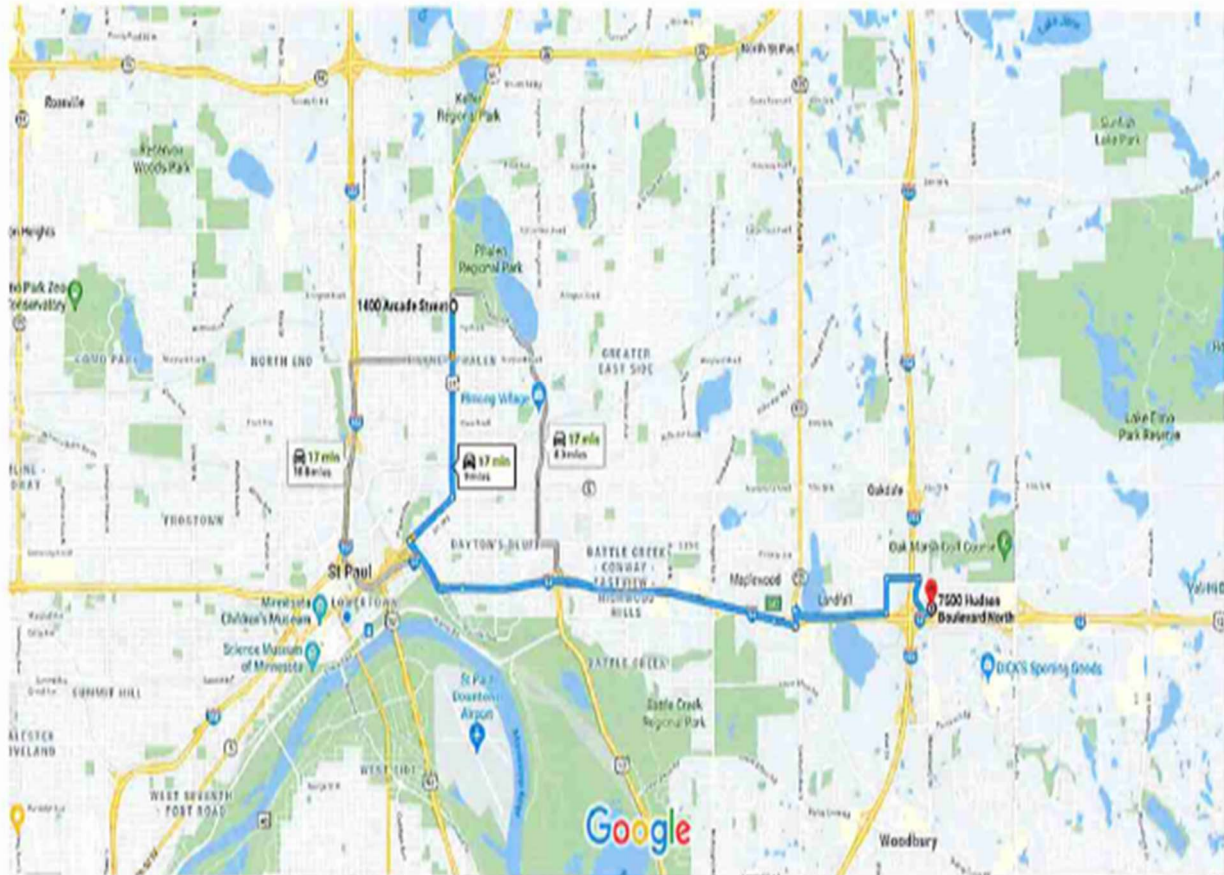

1400 Arcade Street, Saint Paul, MN to 7500 Hudson Blvd N, Oakdale, MN 55128

Drive 9.0 miles, 17 min

Map data ©2021 Google 5000 ft

 via I-94 E 17 min
Best route, lighter traffic than usual 9.0 miles

 via Johnson Pkwy and I-94 E 17 min
8.3 miles

 via I-94 E and Hudson Blvd N 17 min
10.8 miles