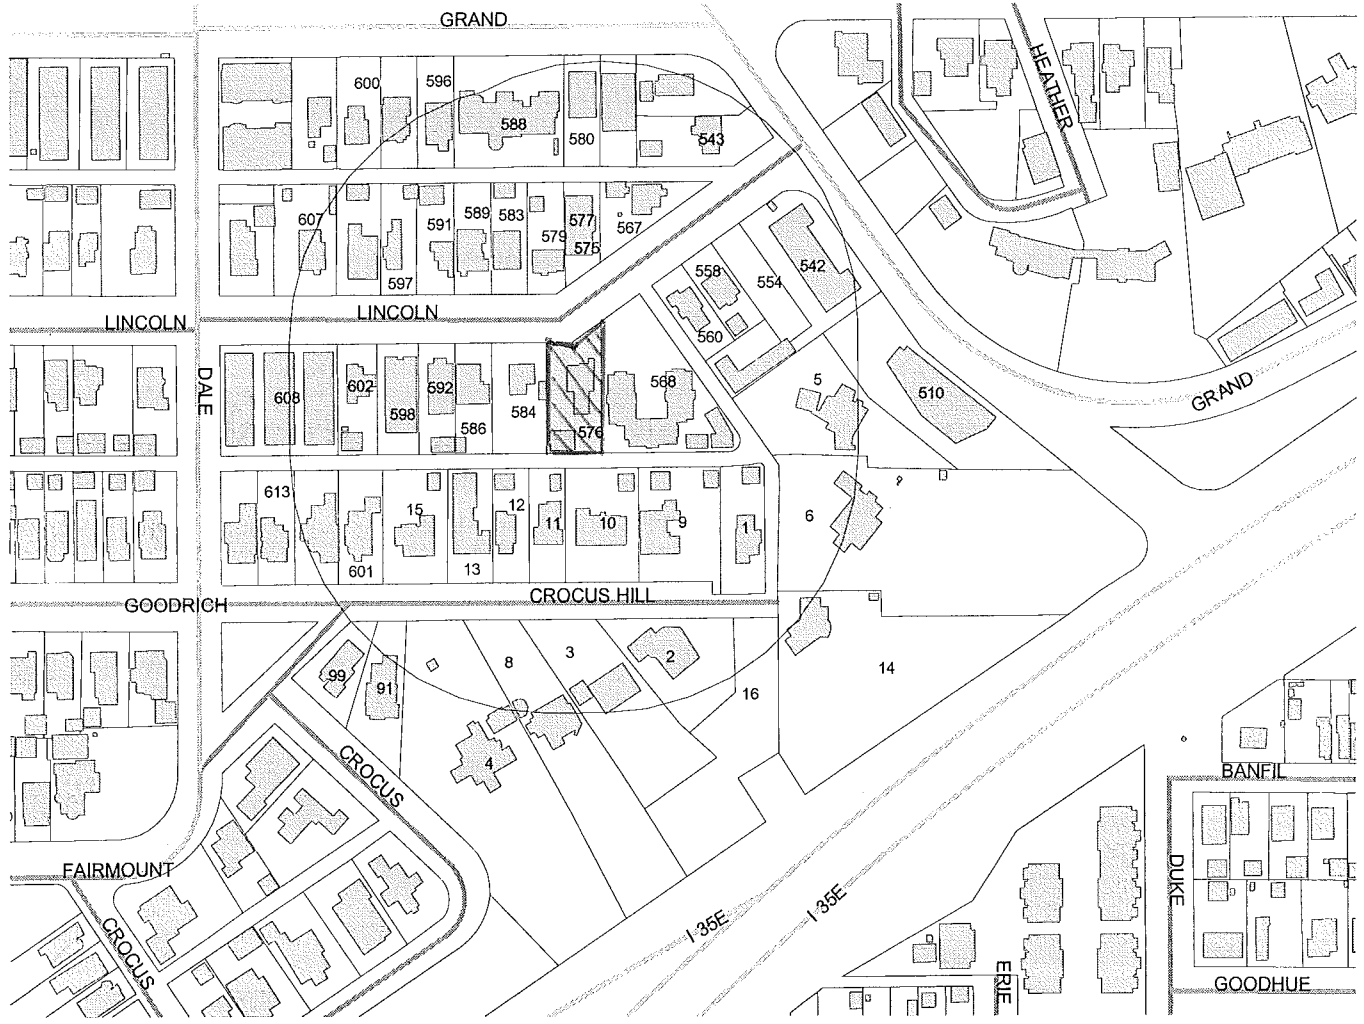

CITIZEN PARTICIPATION PLANNING DISTRICTS

1. SUNRAY-BATTLECREEK-HIGHWOOD
2. HAZEL PARK HADEN-PROSPERITY HILLCREST
3. WEST SIDE
4. DAYTON'S BLUFF
5. PAYNE-PHALEN
6. NORTH END
7. THOMAS-DALE
8. SUMMIT-UNIVERSITY
9. WEST SEVENTH
10. COMO
11. HAMLINE-MIDWAY
12. ST. ANTHONY PARK
13. MERRIAM PARK-LEXINGTON HAMLINE-SNELLING HAMLINE
14. MACALESTER GROVELAND
15. HIGHLAND
16. SUMMIT HILL
17. DOWNTOWN

ZONING FILE 13-247876

FILE  
13-247876

# PROPERTY WITHIN 350 FEET OF PARCEL: 576 LINCOLN AVENUE

CREATED BY: DSI