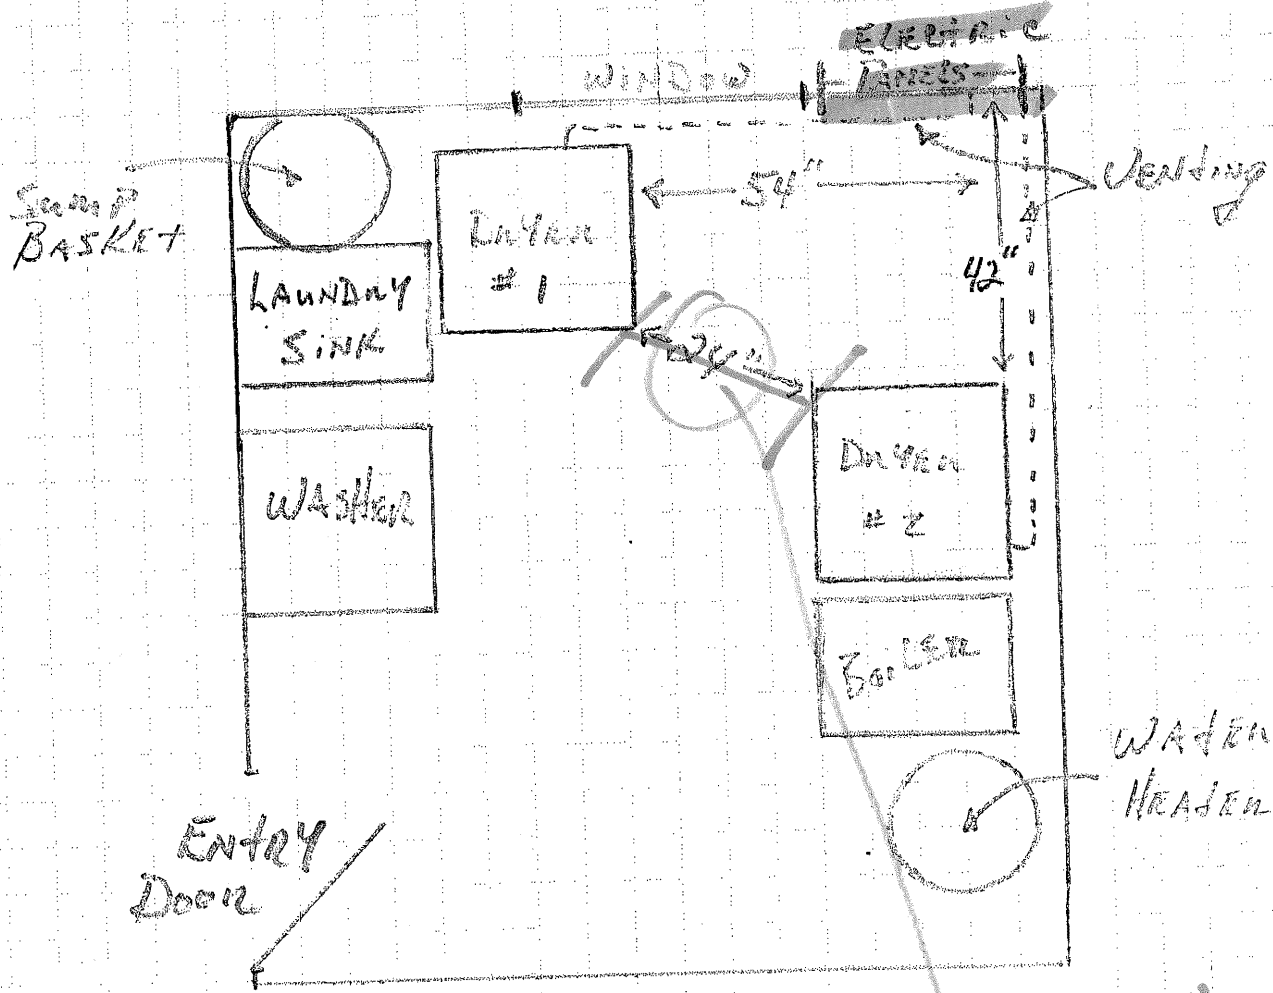

Jim & Lisa CAMPBELL
PROPOSED LAUNDRY ROOM

1596 McLEAN AVE
ST. PAUL MN 55106

SCALE 1/2" = 1'

VS. 30"