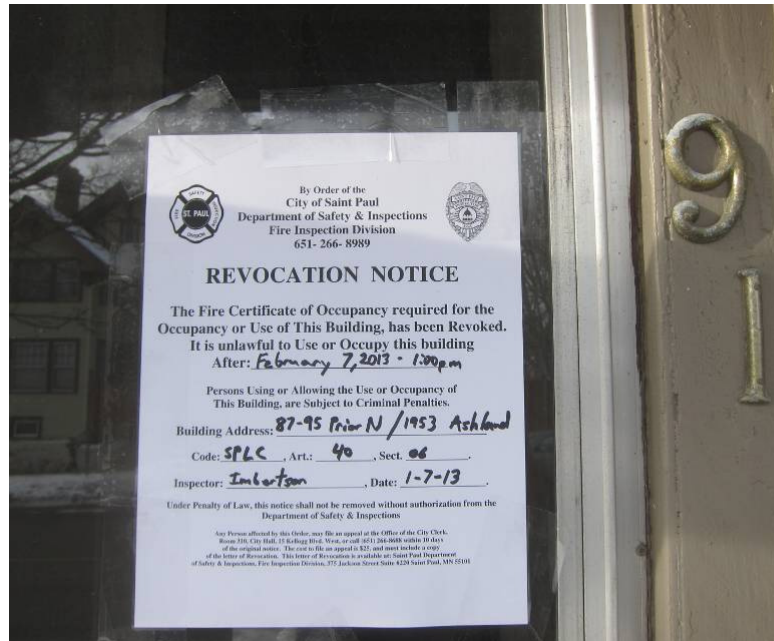

Date: January 08, 2013
File #: 10 - 318502
Folder Name: 87 - 95 PRIOR AVE N / 1953 ASHLAND AVE
PIN: 042823230140

Date: January 08, 2013
File #: 10 - 318502
Folder Name: 87 - 95 PRIOR AVE N / 1953 ASHLAND AVE
PIN: 042823230140