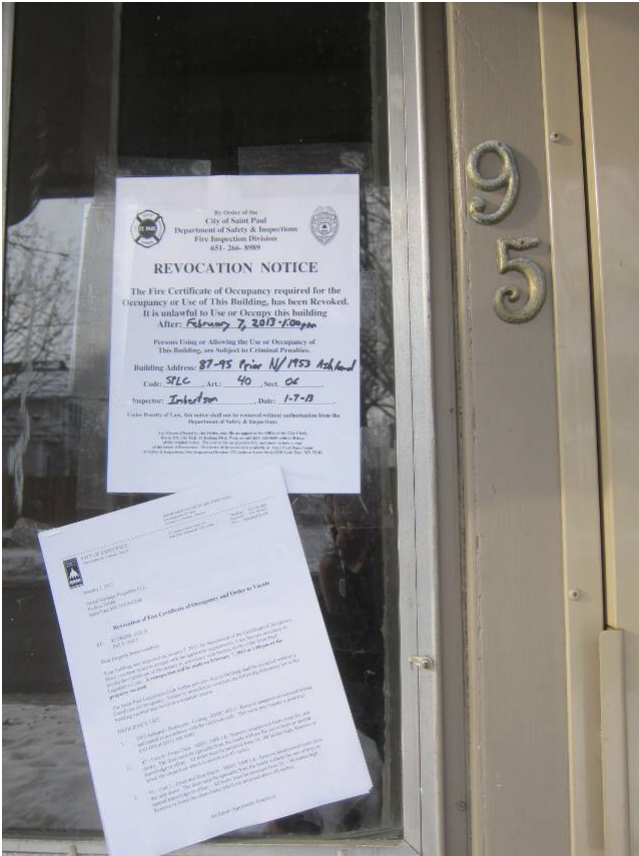

Date: January 08, 2013
File #: 10 - 318502
Folder Name: 87 - 95 PRIOR AVE N / 1953 ASHLAND AVE
PIN: 042823230140

Date: January 08, 2013
File #: 10 - 318502
Folder Name: 87 - 95 PRIOR AVE N / 1953 ASHLAND AVE
PIN: 042823230140