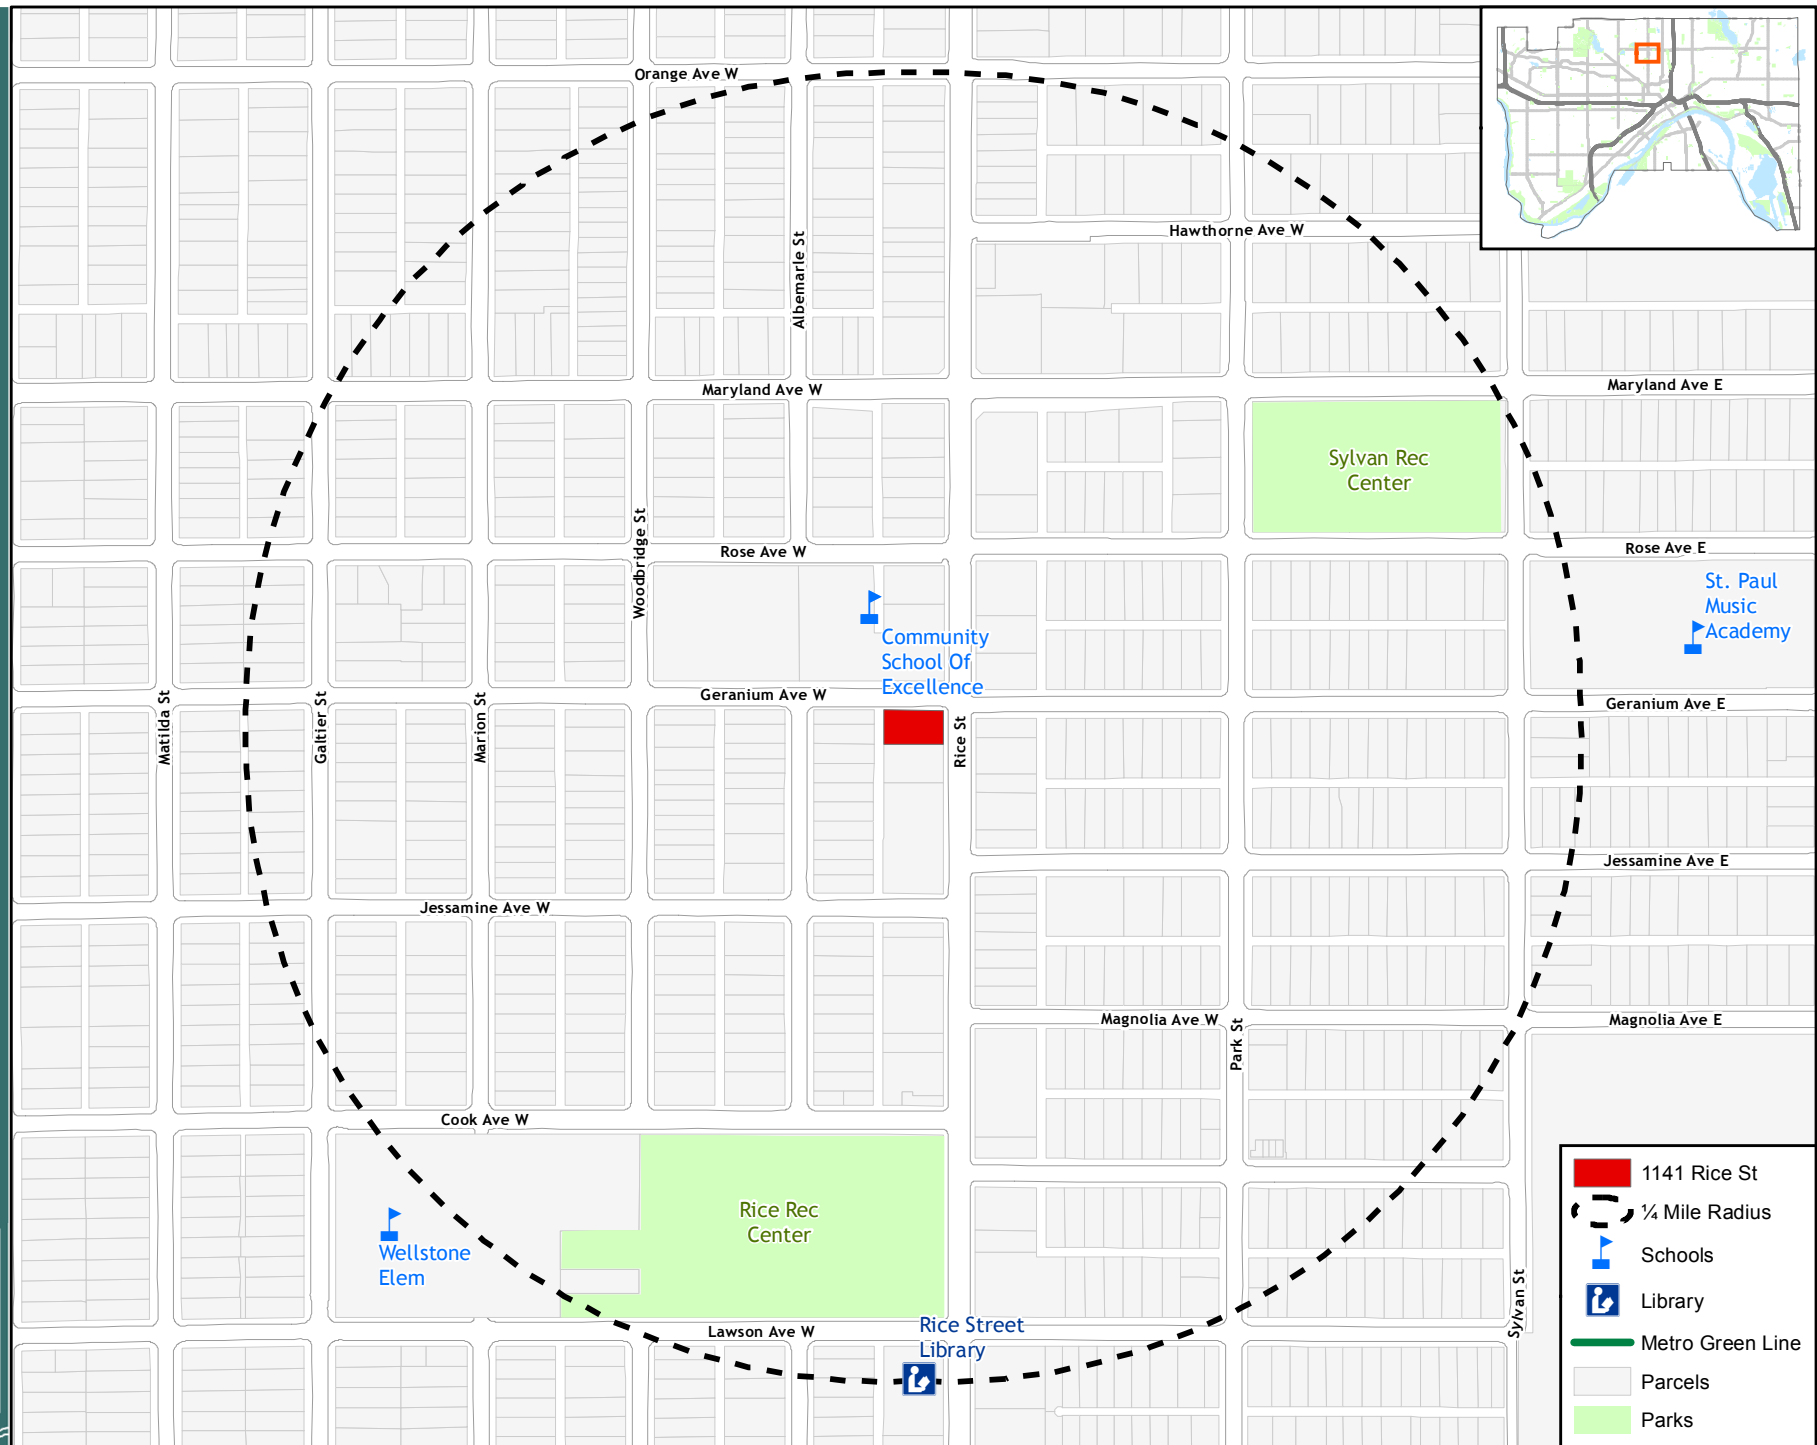

# 1141 Rice Street

- 1141 Rice St
- 1/4 Mile Radius
- Schools
- Library
- Metro Green Line
- Parcels
- Parks