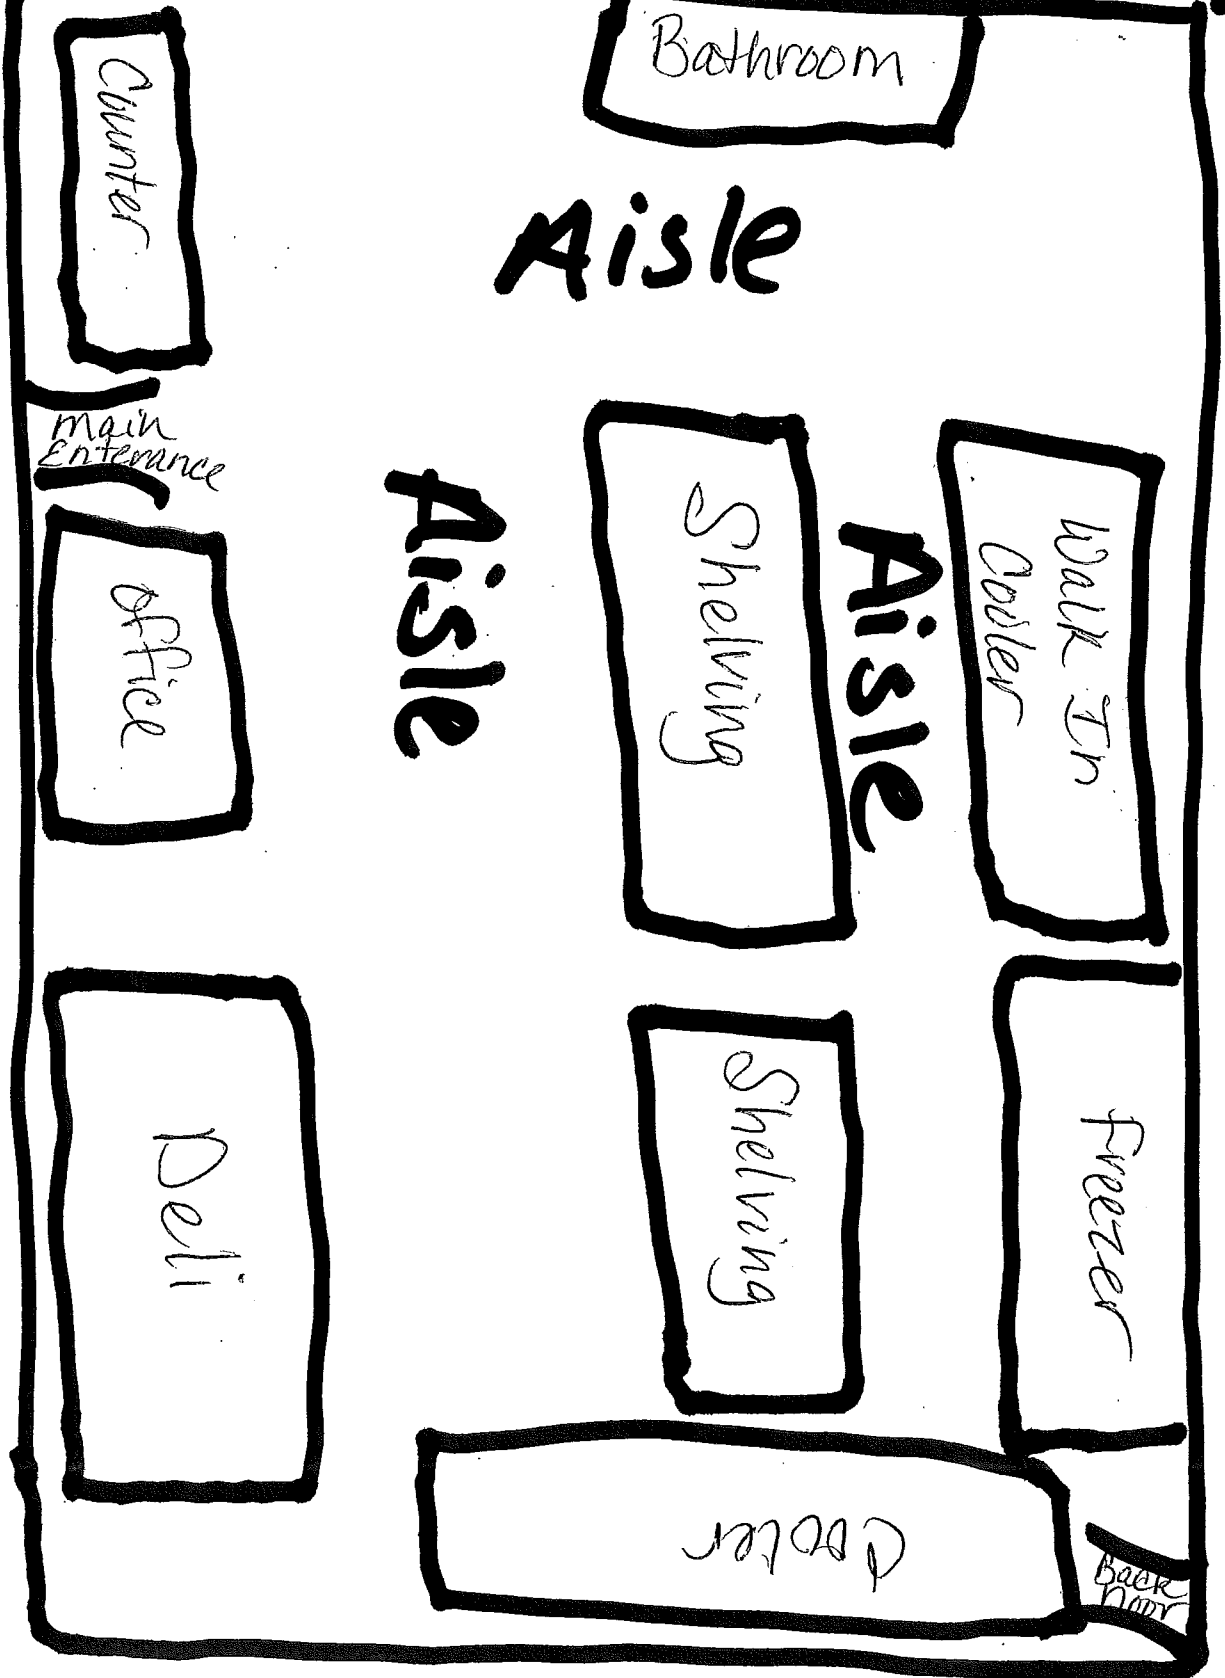

Car Wash

Bathroom

Counter

Aisle

main entrance

office

Aisle

Shelving

Aisle

Walk In Cooler

Freezer

Deli

Shelving

Cooler

back door

1184 E MARYLAND

MARYLAND

MINI PAC

124 FEET

PUMPS

CANOPY

1700 SQ. FT

127' x 136'

EXISTING GROCERY AD DELI

80' x 90'

800 SQ. FT

30' x 27'

ALLEY

DULUTH STREET

720 FEET