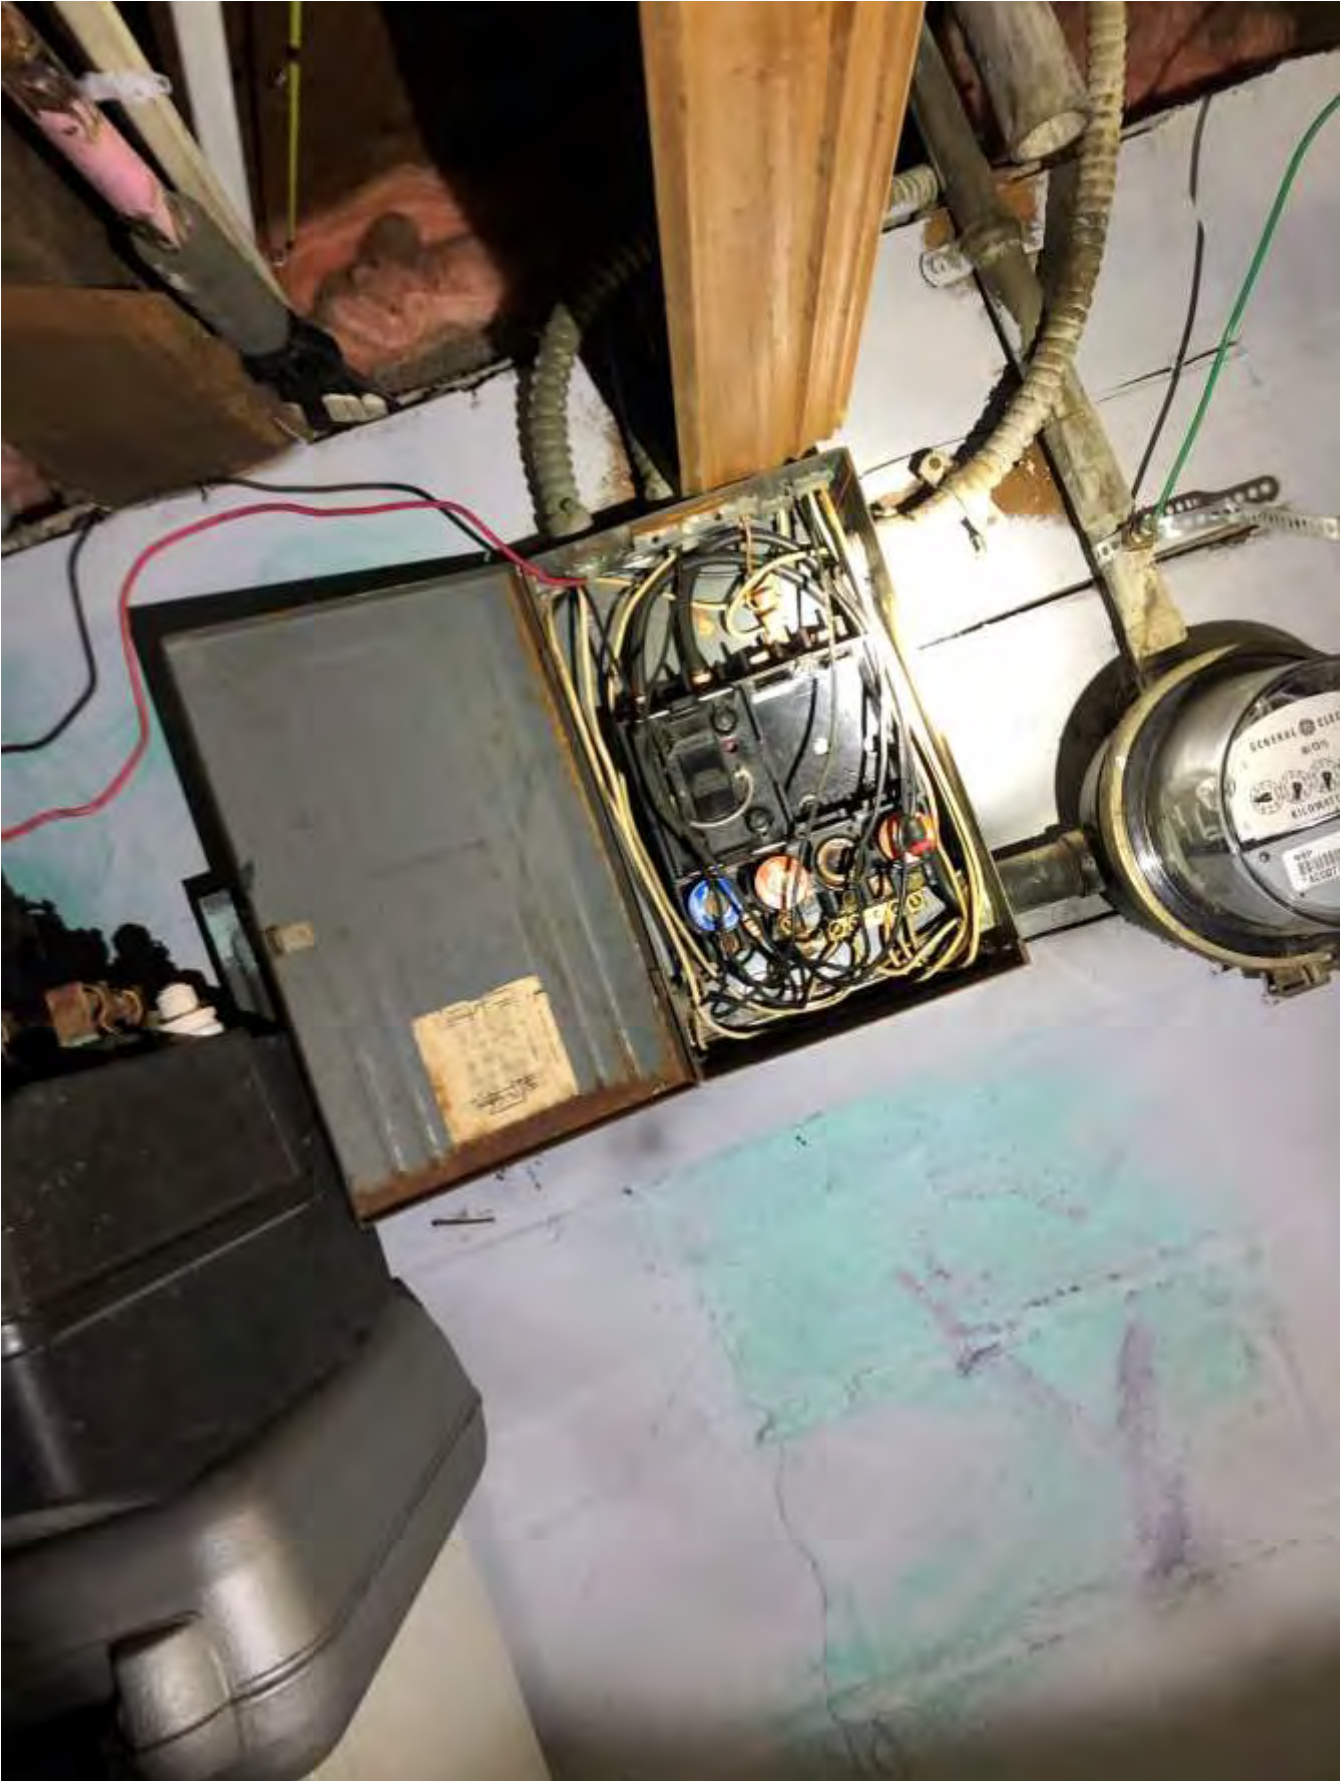

Date: April 22, 2021
File #: 21 - 225347
Folder Name: 1834 HOYT AVE E
PIN: 232922230015