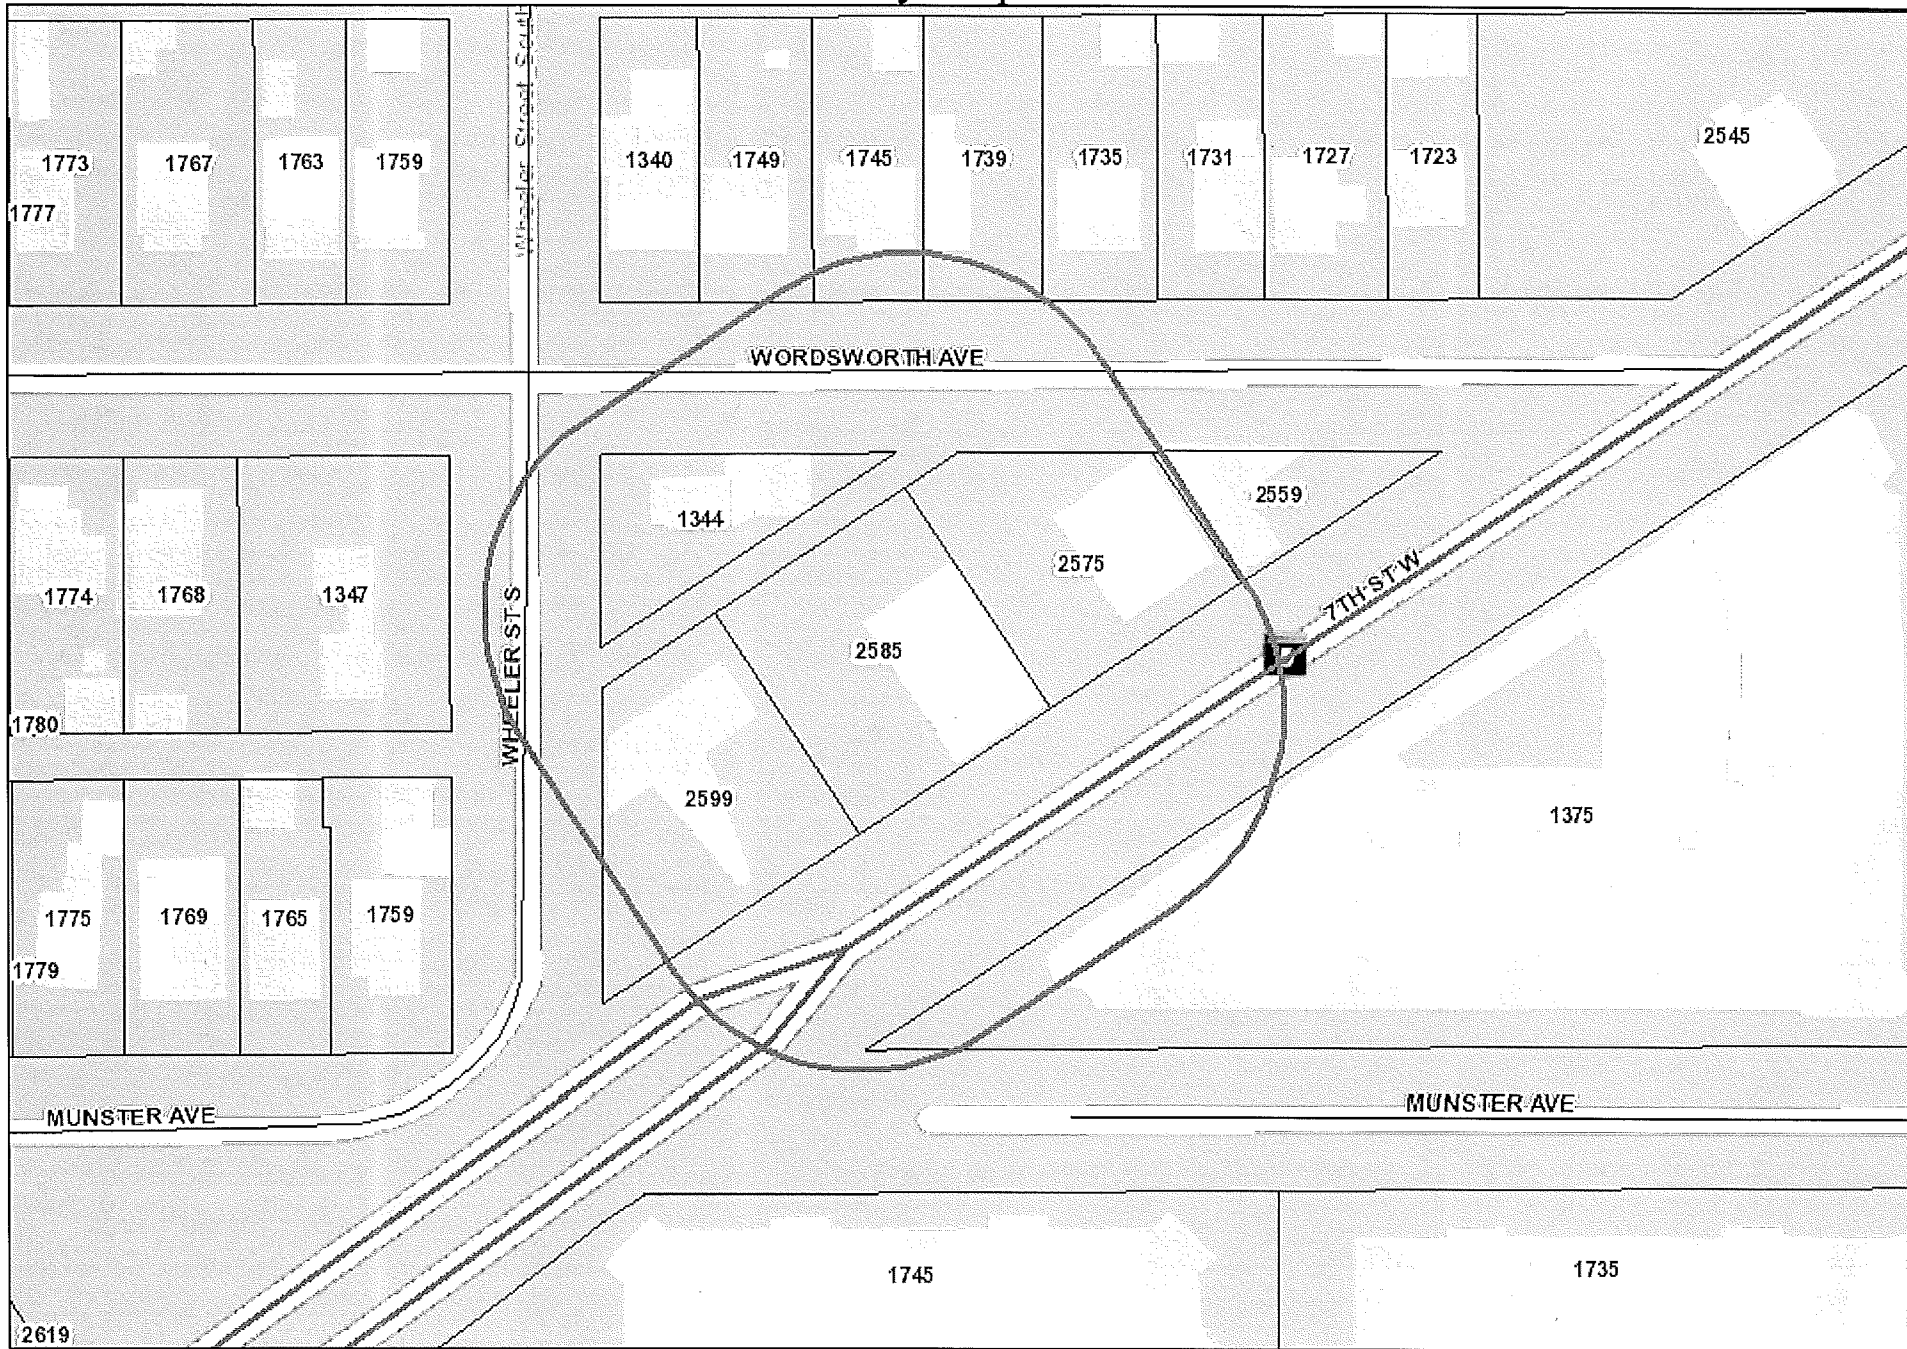

My Map

0 0.004 0.008 0.016 Miles Date: 8/1/2019 Time: 3:56:36 PM

Service Layer Credits: City of Saint Paul - Public Works

The City of Saint Paul Office of Technology cannot accept any responsibility for errors, omissions, or positional inaccuracy in this map.