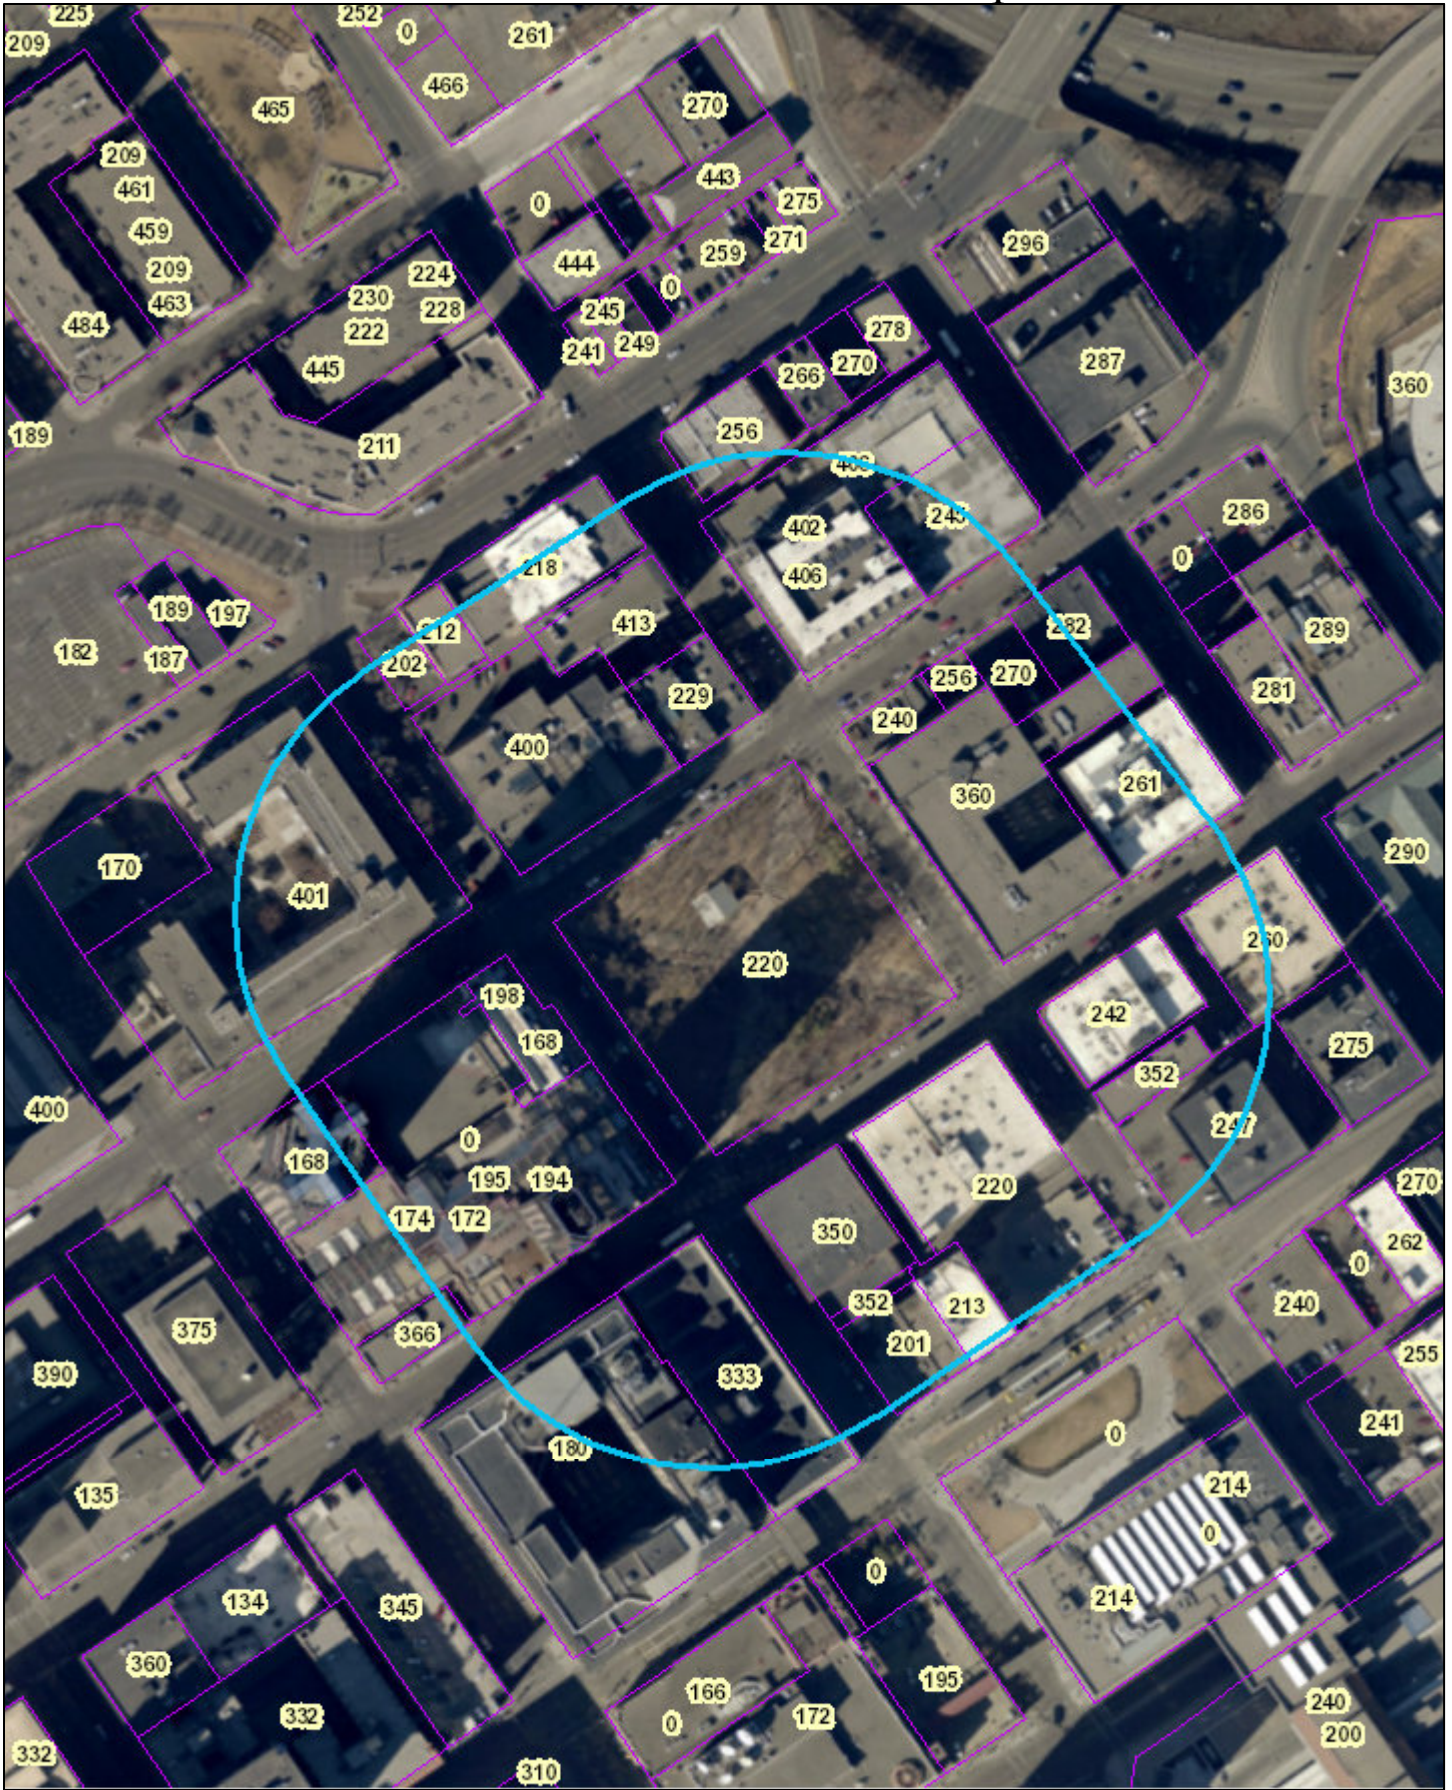

Lowertown Blues Festival Map

0.00 0.02
Miles

Date: 2/14/2019 Time: 2:07:23 PM

Service Layer Credits: City of Saint Paul - Public Works

The City of Saint Paul Office of Technology cannot accept any responsibility for errors, omissions, or positional inaccuracy in this map.