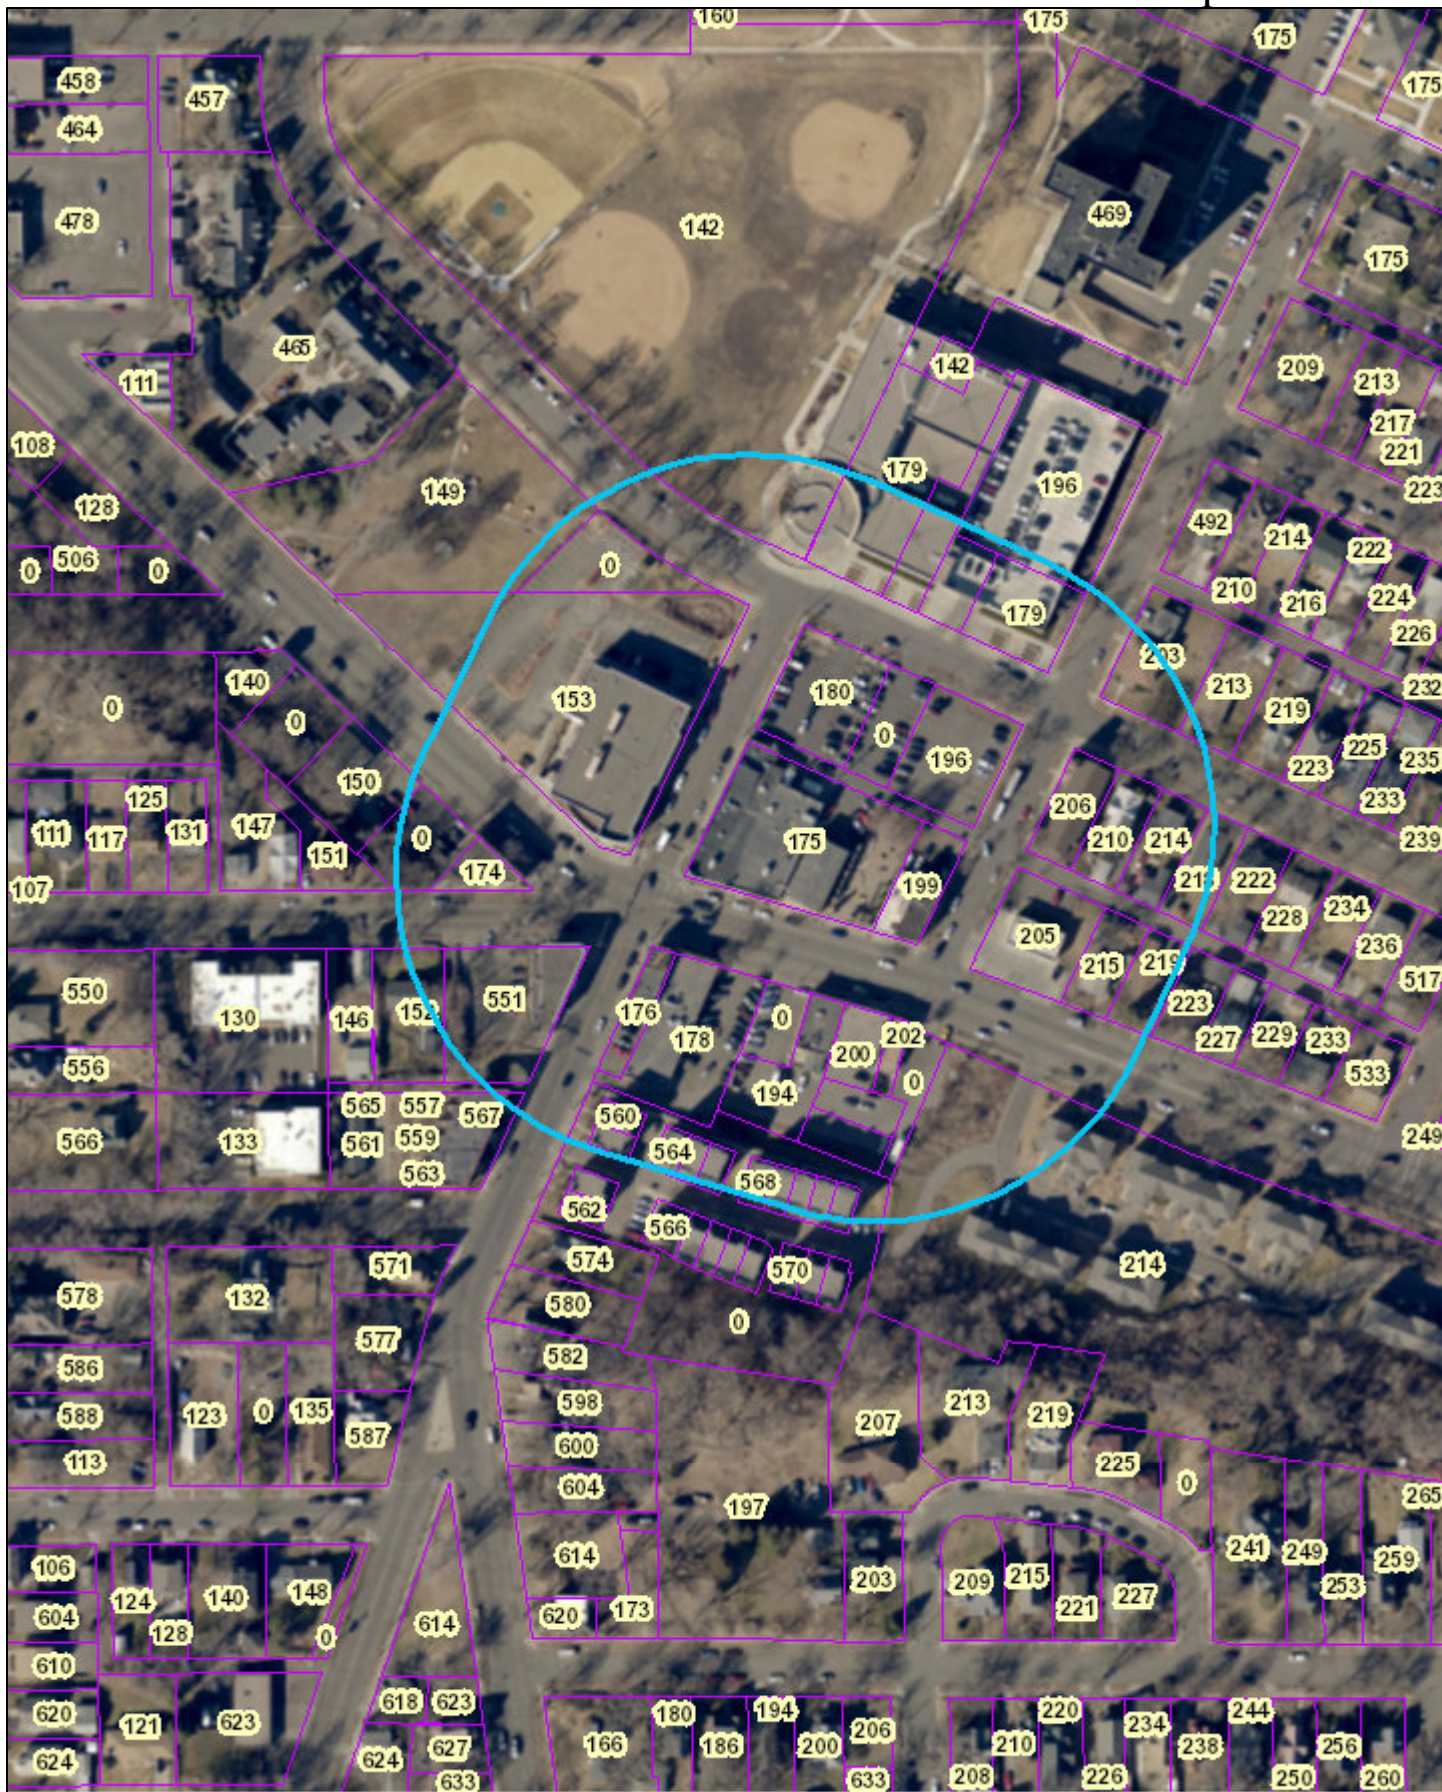

El Burrito Mercado - El Burrito Mercado's 40th Map

0.00 0.02 Miles

Date: 6/17/2019 Time: 12:43:39 PM

Service Layer Credits: City of Saint Paul - Public Works

The City of Saint Paul Office of Technology cannot accept any responsibility for errors, omissions, or positional inaccuracy in this map.