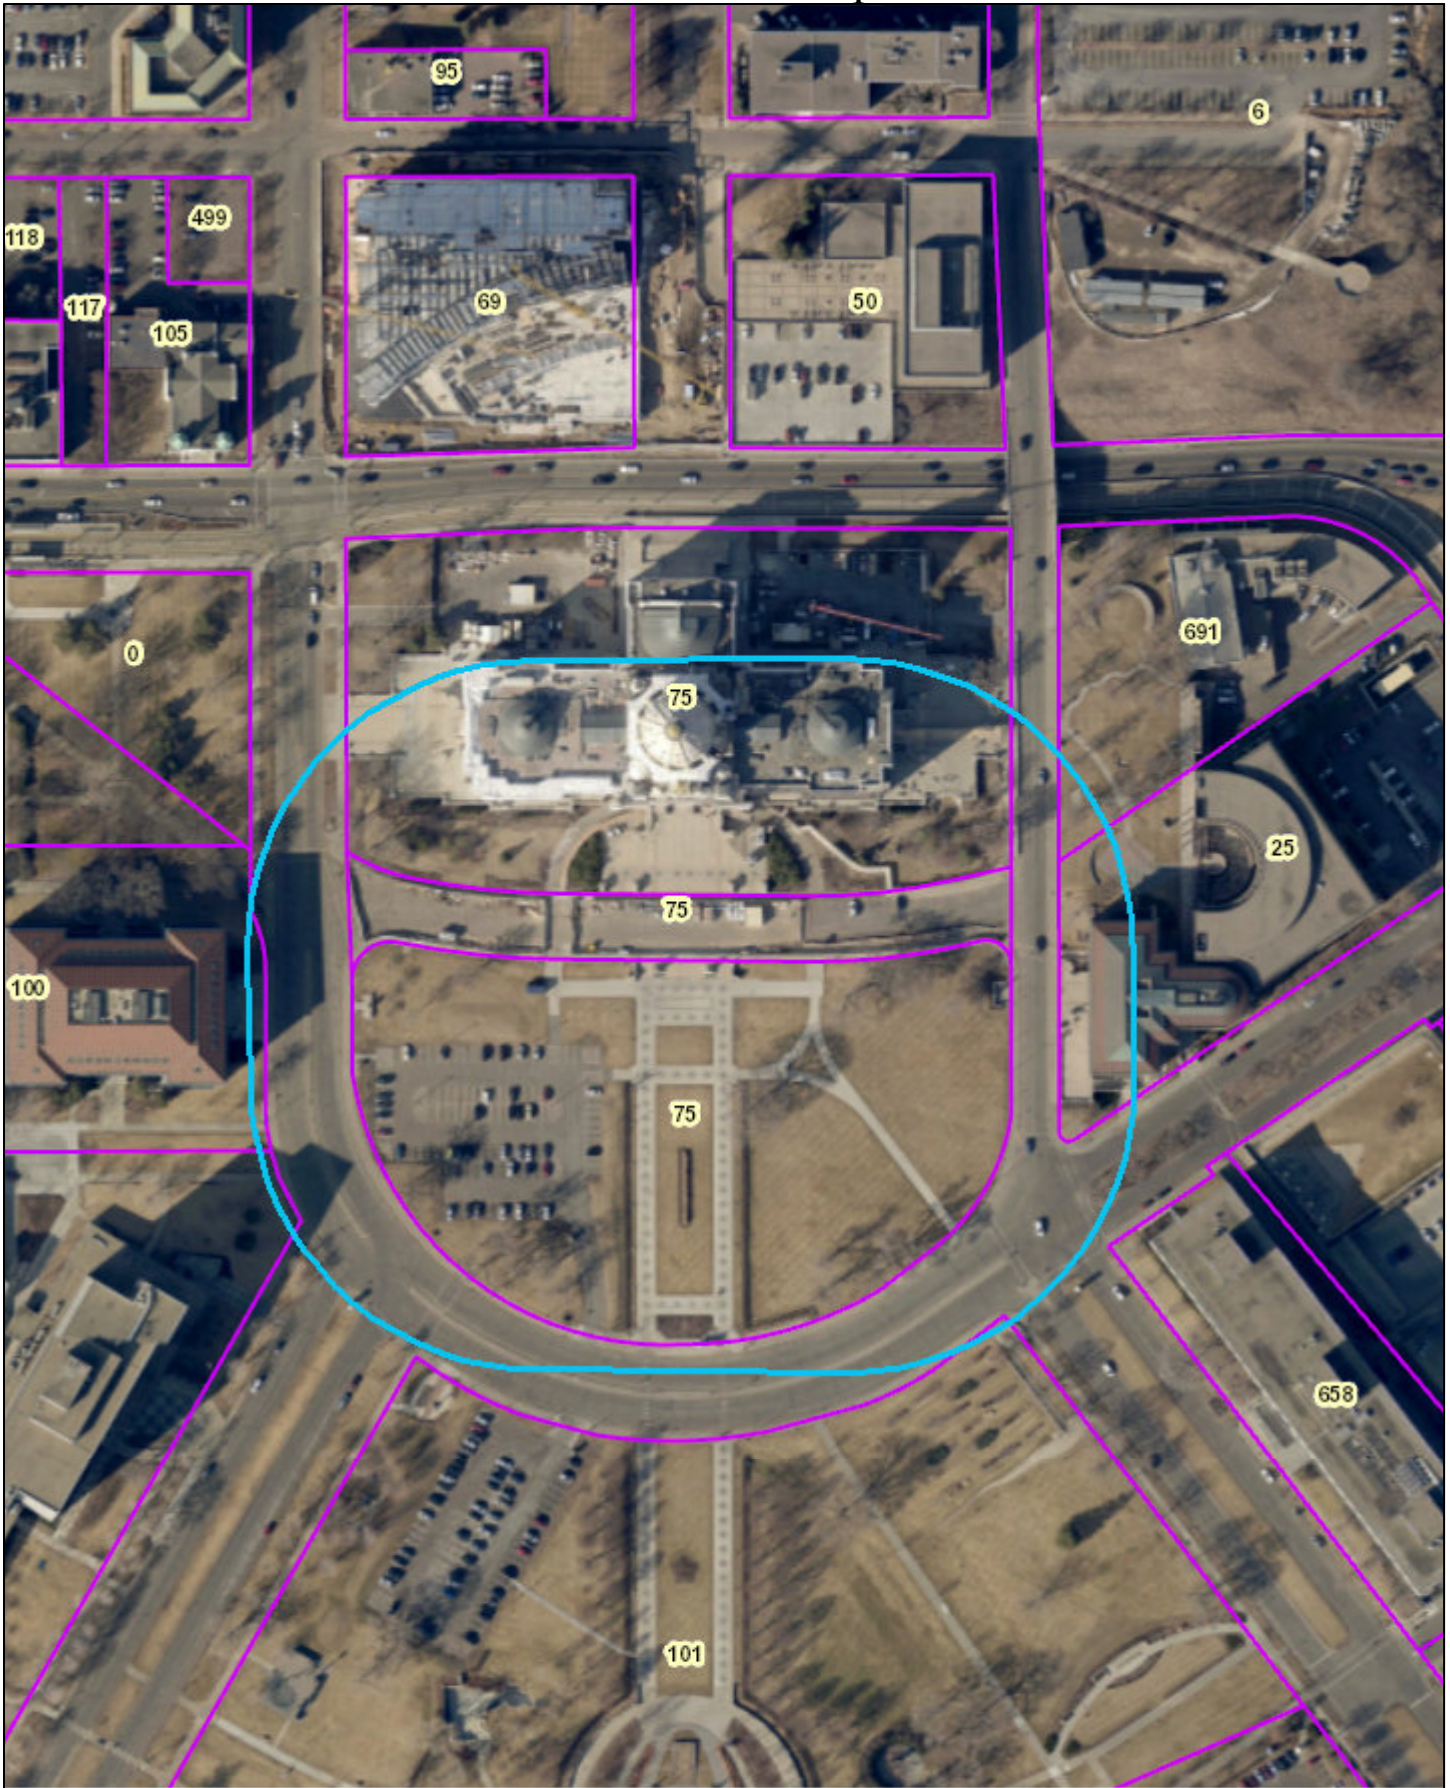

# India Fest State Capital

0.00 0.02 Miles

Date: 5/7/2018 Time: 7:23:09 AM

Service Layer Credits: OTC GIS

The City of Saint Paul Office of Technology cannot accept any responsibility for errors, omissions, or positional inaccuracy in this map.