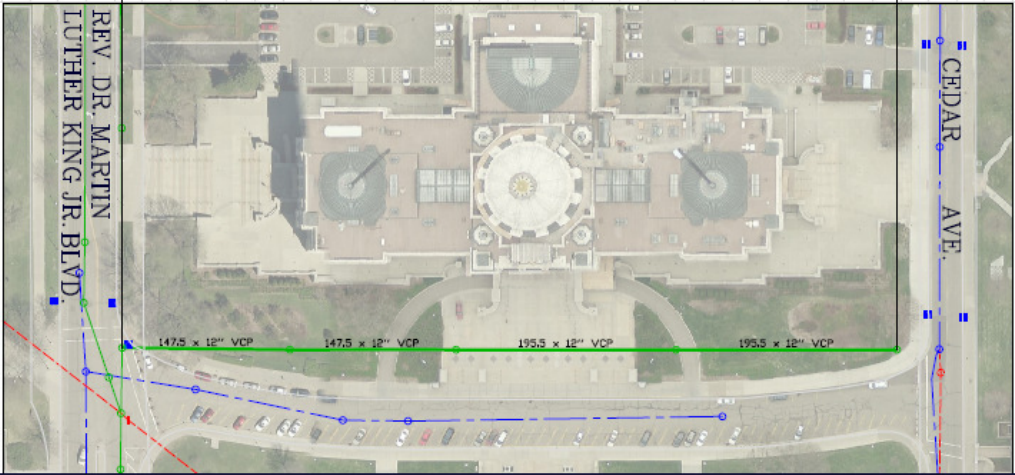

EXHIBIT A

686 feet of 12" Sanitary Sewer at Capitol Campus  
from Rev. Dr. Martin Luther King Jr. Blvd  
to Cedar Avenue

**CAPITOL CAMPUS SANITARY PIPES**