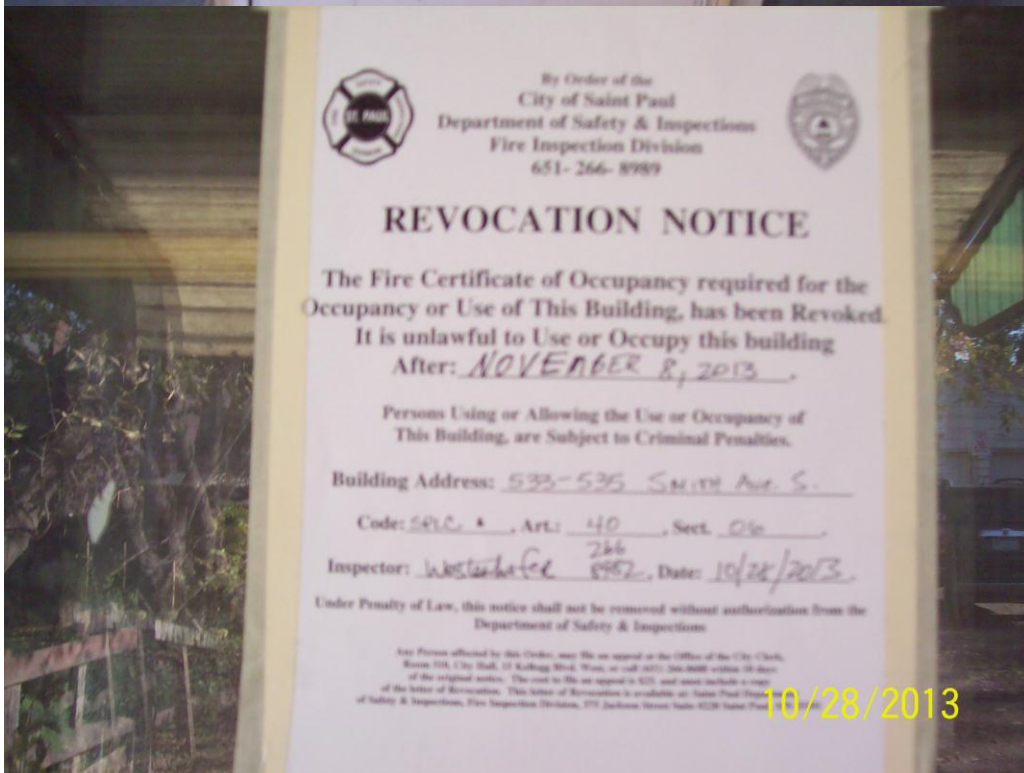

Date: October 29, 2013
File #: 11 - 244394
Folder Name: 535 SMITH AVE S
PIN: 072822230064