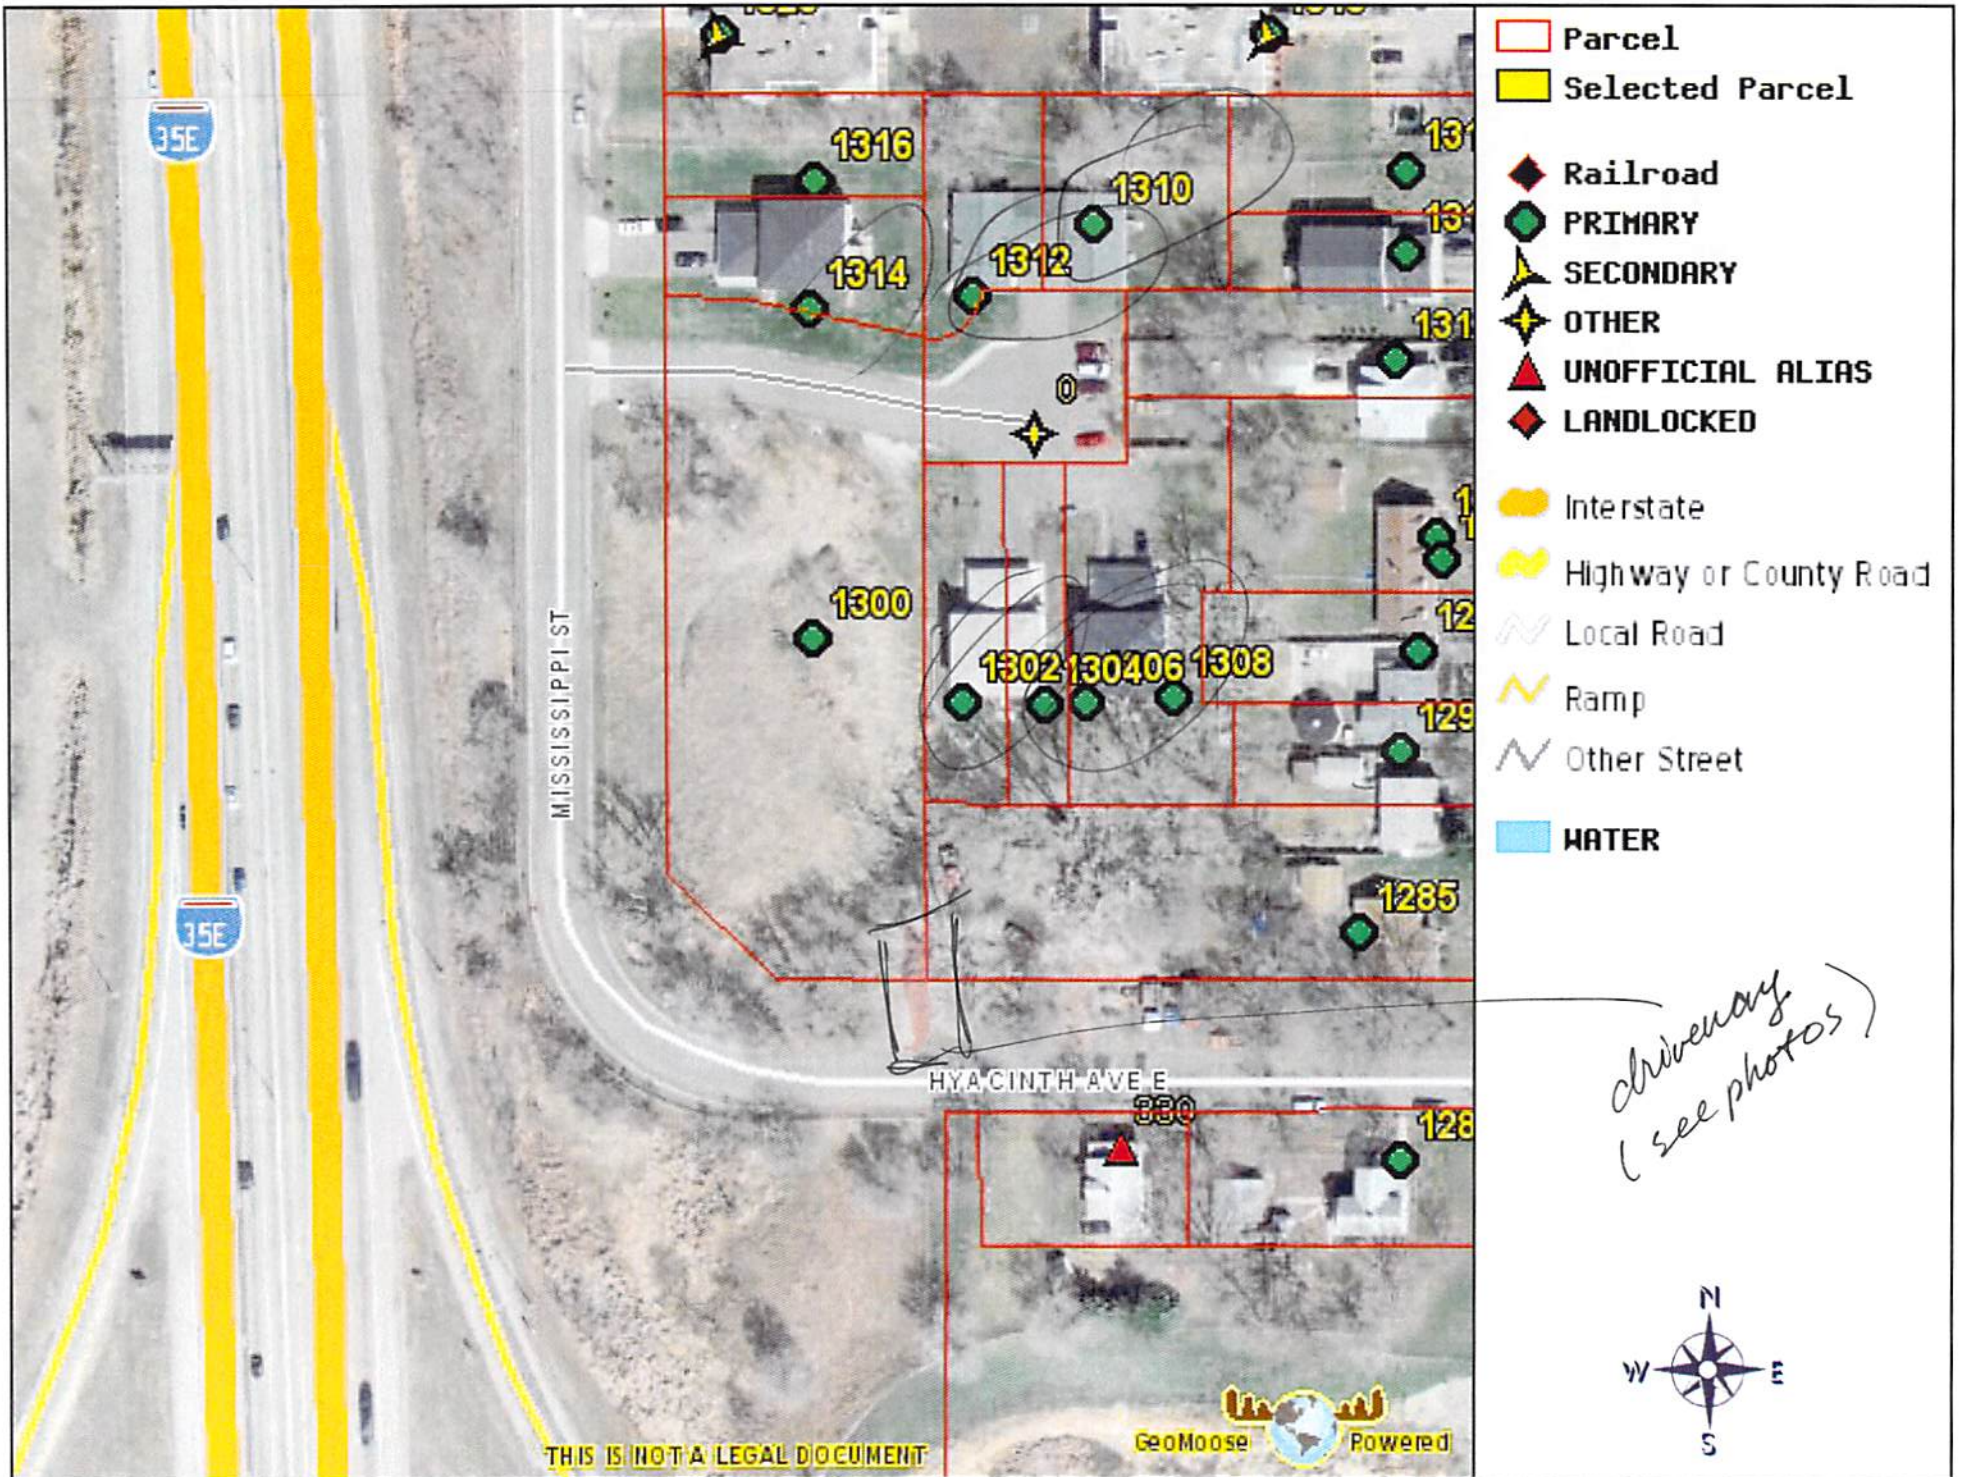

**Date:** December 19, 2011  
**File #:** 11 - 303712  
**Folder Name:** 1300 MISSISSIPPI ST  
**PIN:** 192922440050

**HP District:**  
**Property Name:**  
**Survey Info:**

*illegal dumpis-*

**Date:** December 19, 2011  
**File #:** 11 - 303712  
**Folder Name:** 1300 MISSISSIPPI ST  
**PIN:** 192922440050

**HP District:**  
**Property Name:**  
**Survey Info:**

*driveway*

- Parcel
- Selected Parcel
- ◆ Railroad
- ◆ PRIMARY
- ▲ SECONDARY
- ✦ OTHER
- ▲ UNOFFICIAL ALIAS
- ◆ LANDLOCKED
- Interstate
- Highway or County Road
- Local Road
- Ramp
- Other Street
- WATER

*driveway  
(see photos)*

THIS IS NOT A LEGAL DOCUMENT

GeoMoose Powered

Skin View Reference Map About