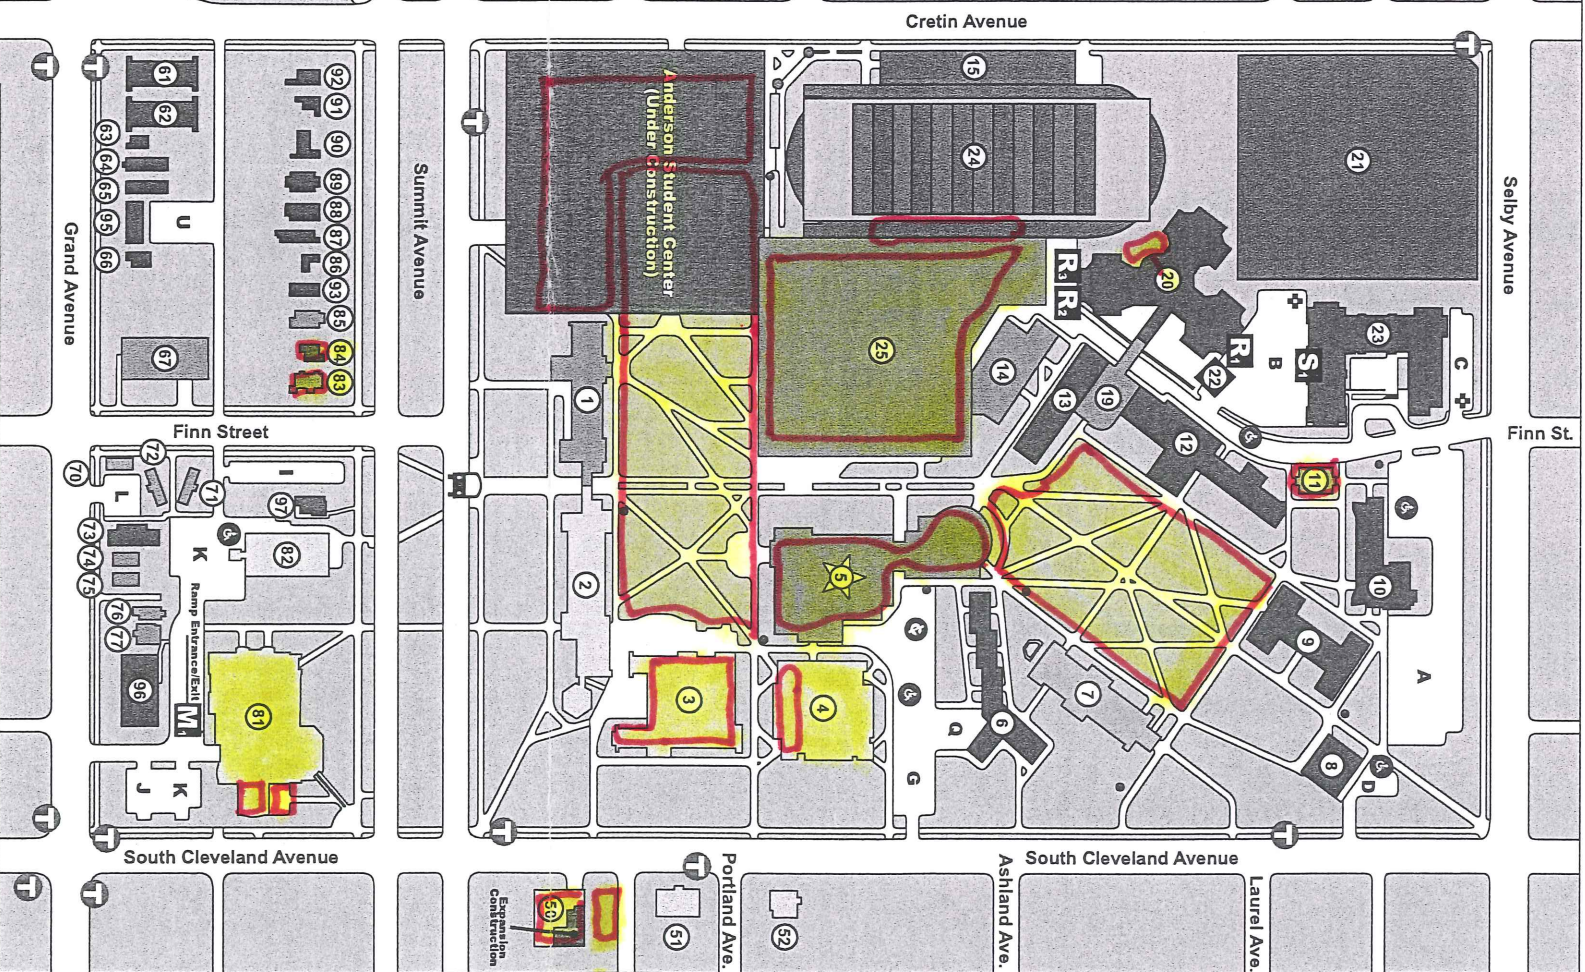

Morrison House (president's residence)

KEY

- Campus Information Window
- Motorcycle Parking
- Designated Parking Lots (Lots A-Z)
- Accessible Parking
- Accessible Building
- Partially Accessible Building
- Emergency Telephone
- Parking Meters
- Academic
- Administrative / Support
- Residential
- Underground Parking Ramps (R1, R3, S1 and S3 are restricted to residential parking only)
- Metro Transit Bus Stop
- St. Thomas / ACTC Bus Stop
- Sports / Recreation
- Religious

Produced by map information for the University of St. Thomas in May 21
Last updated in February 2009.

Scanned
11" x 17"