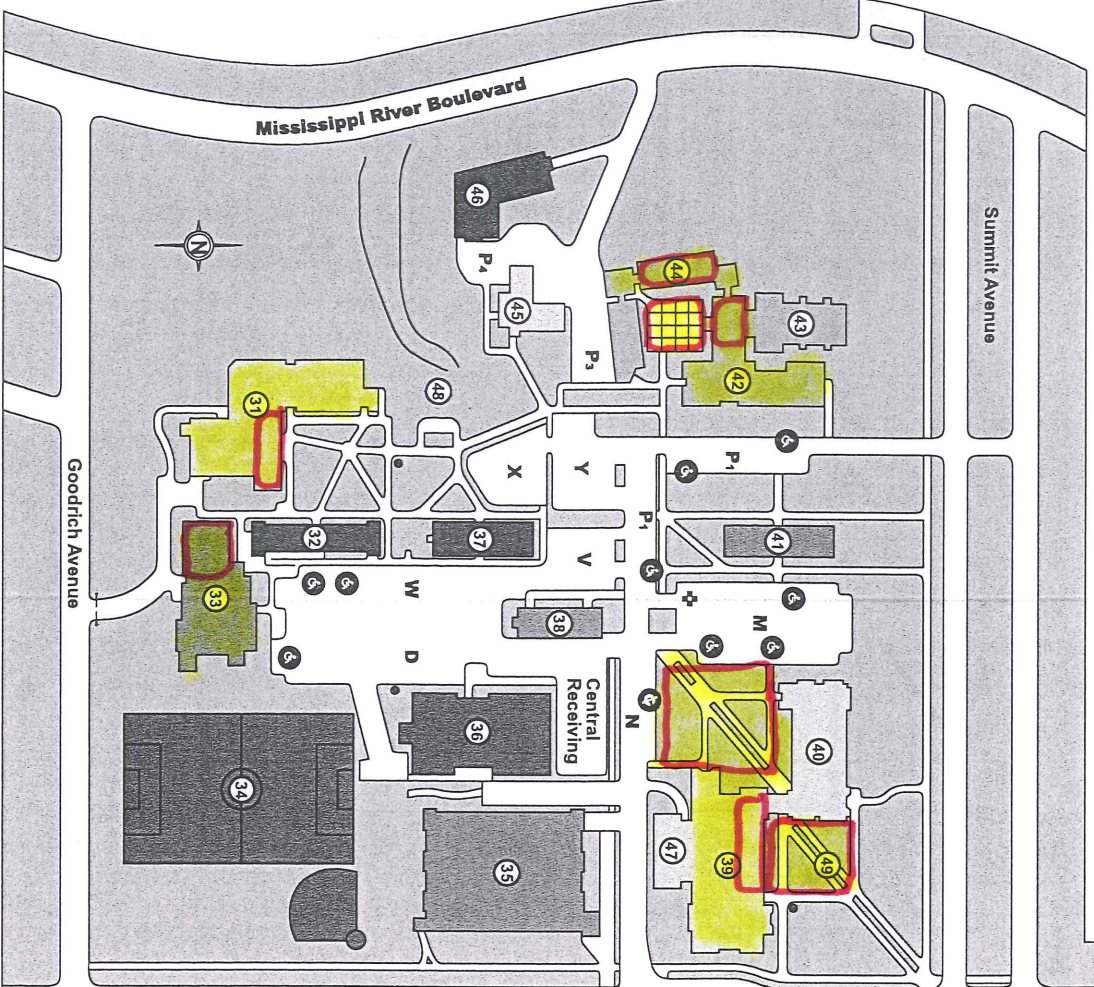

Yellow - Buildings, outdoor locations
Red - Primary stake owners within buildings

Morrison House (president's residence)

KEY

- Campus Information Window
- Motorcycle Parking
- Designated Parking Lots (Lots A-Z)
- Accessible Parking
- Accessible Building
- Partially Accessible Building
- Emergency Telephone
- Parking Meters
- Academic
- Administrative / Support
- Residential
- Underground Parking Ramps (R1, R3, S1 and S3 are restricted to residential parking only)
- Metro Transit Bus Stop
- St. Thomas / ACTC Bus Stop
- Sports / Recreation
- Religious

Indoor locations (south campus)

- (g) Binz Refectory (wedding receptions)
- (h) Brady Education Center (foyer near auditorium)
- (i) Owens Hall first-floor lobby (outside 3M Auditorium)
- (j) St. Paul Seminary (main foyer; lower-level hospitality room and St. Olaf Room)

Outdoor locations (main campus)

- (a) Monahan Plaza (outside new student center)
- (b) Lower (academic) quadrangle
- (c) Upper (residential) quadrangle
- (d) Fowler Veranda (attached to AARC)
- (e) Two Morrison Residence Hall patios (overlooking football stadium)

Outdoor locations (south campus)

- (e) Sabo Plaza (in front of science center)
- (f) Science center rear plaza
- (g) St. Paul Seminary courtyard

Outdoor locations (east-west blocks or east of Cleveland)