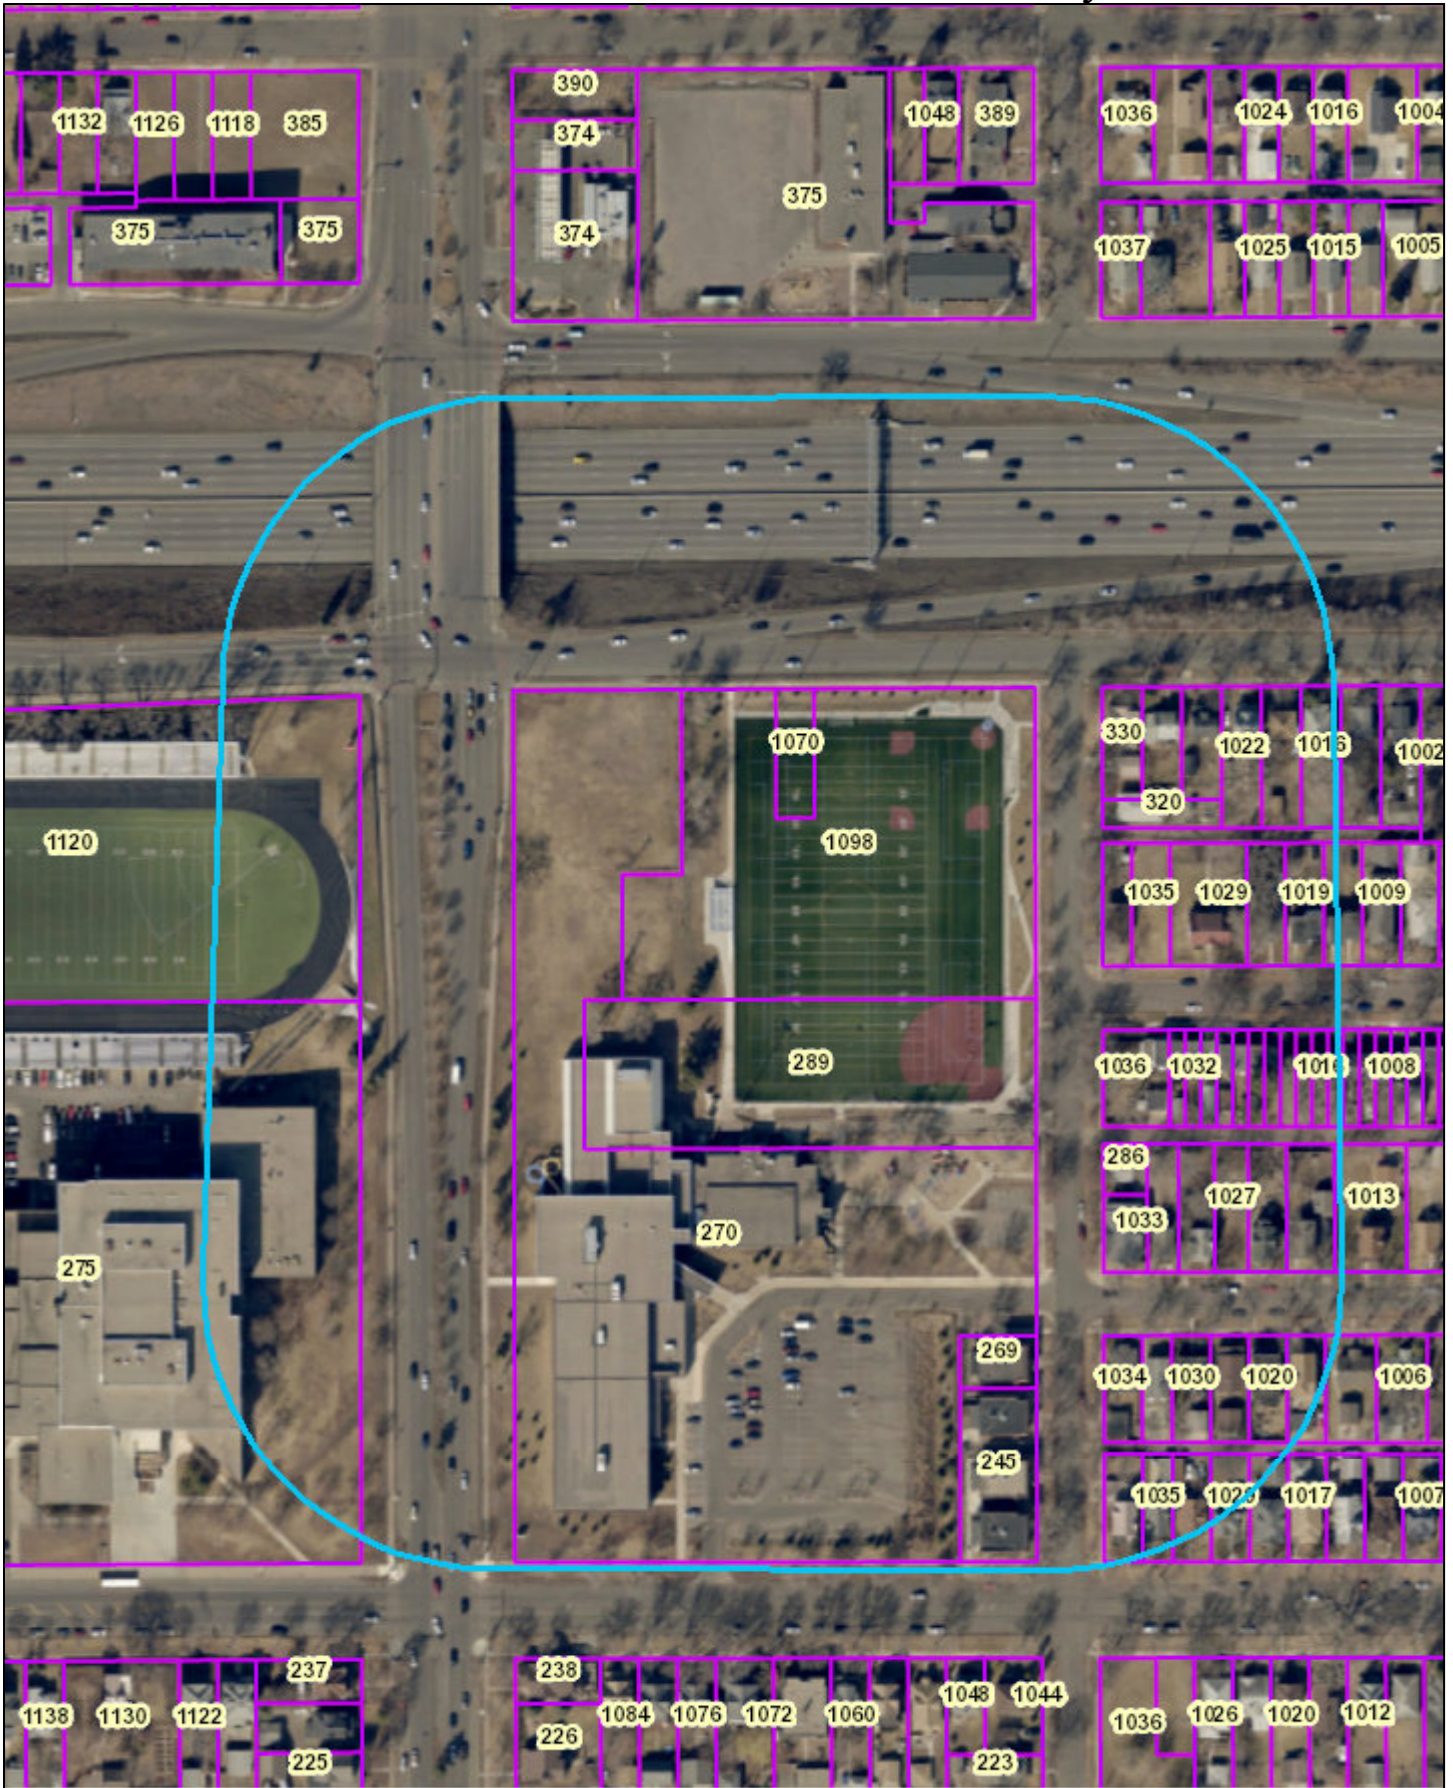

Eid-alFitr Muslims Festival Oxford Community Center

0.00 0.02
Miles

Date: 4/27/2018 Time: 1:21:47 PM

Service Layer Credits: OTC GIS

The City of Saint Paul Office of Technology cannot accept any responsibility for errors, omissions, or positional inaccuracy in this map.