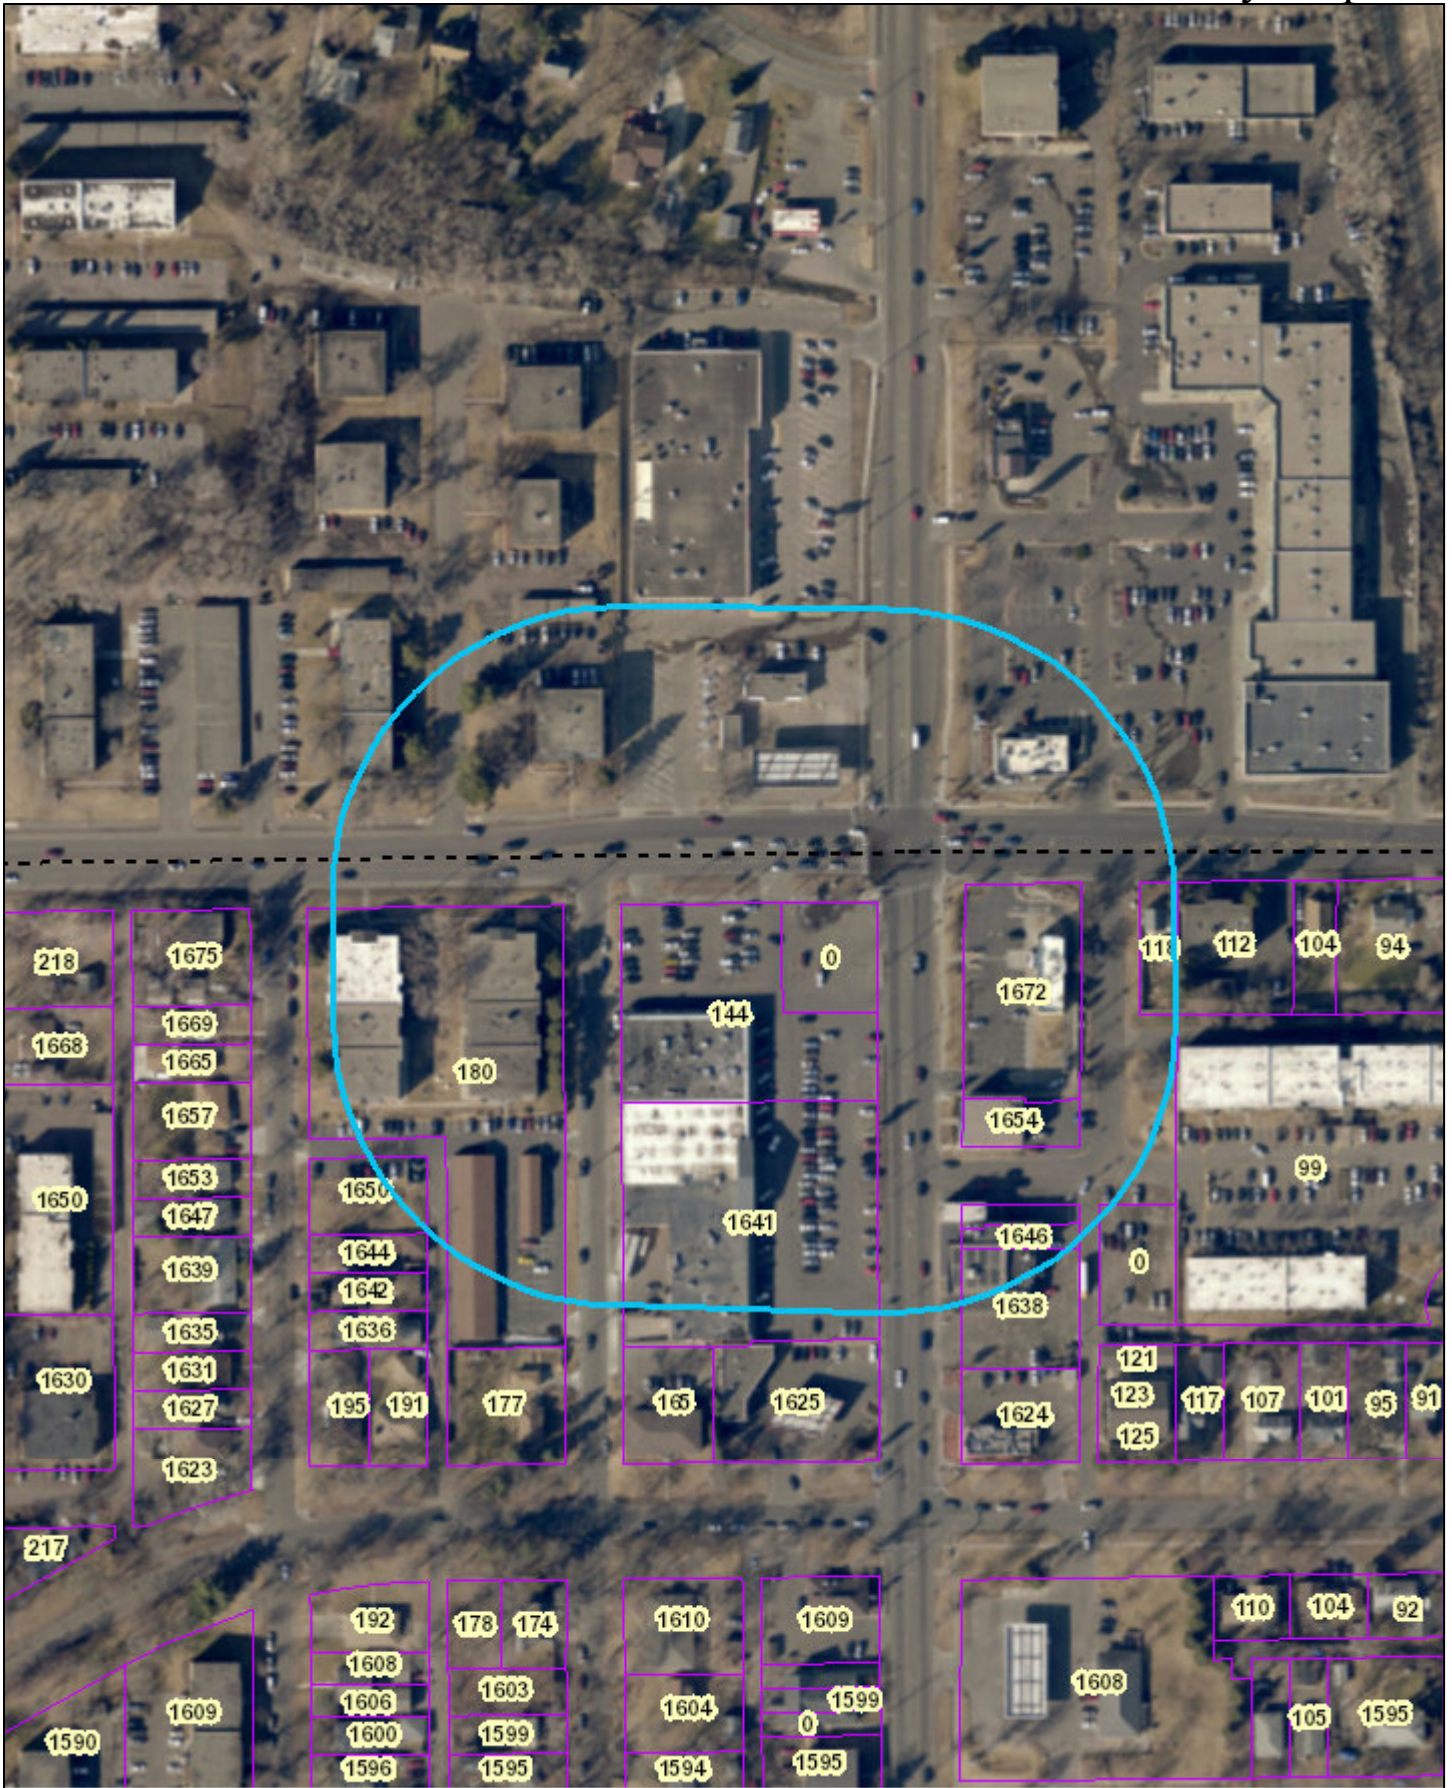

Saint Paul Area Chamber of Commerce - Summer Block Party Map

0.00 0.01 0.02 Miles

Date: 7/8/2019 Time: 10:45:53 AM

Service Layer Credits: City of Saint Paul - Public Works

The City of Saint Paul Office of Technology cannot accept any responsibility for errors, omissions, or positional inaccuracy in this map.