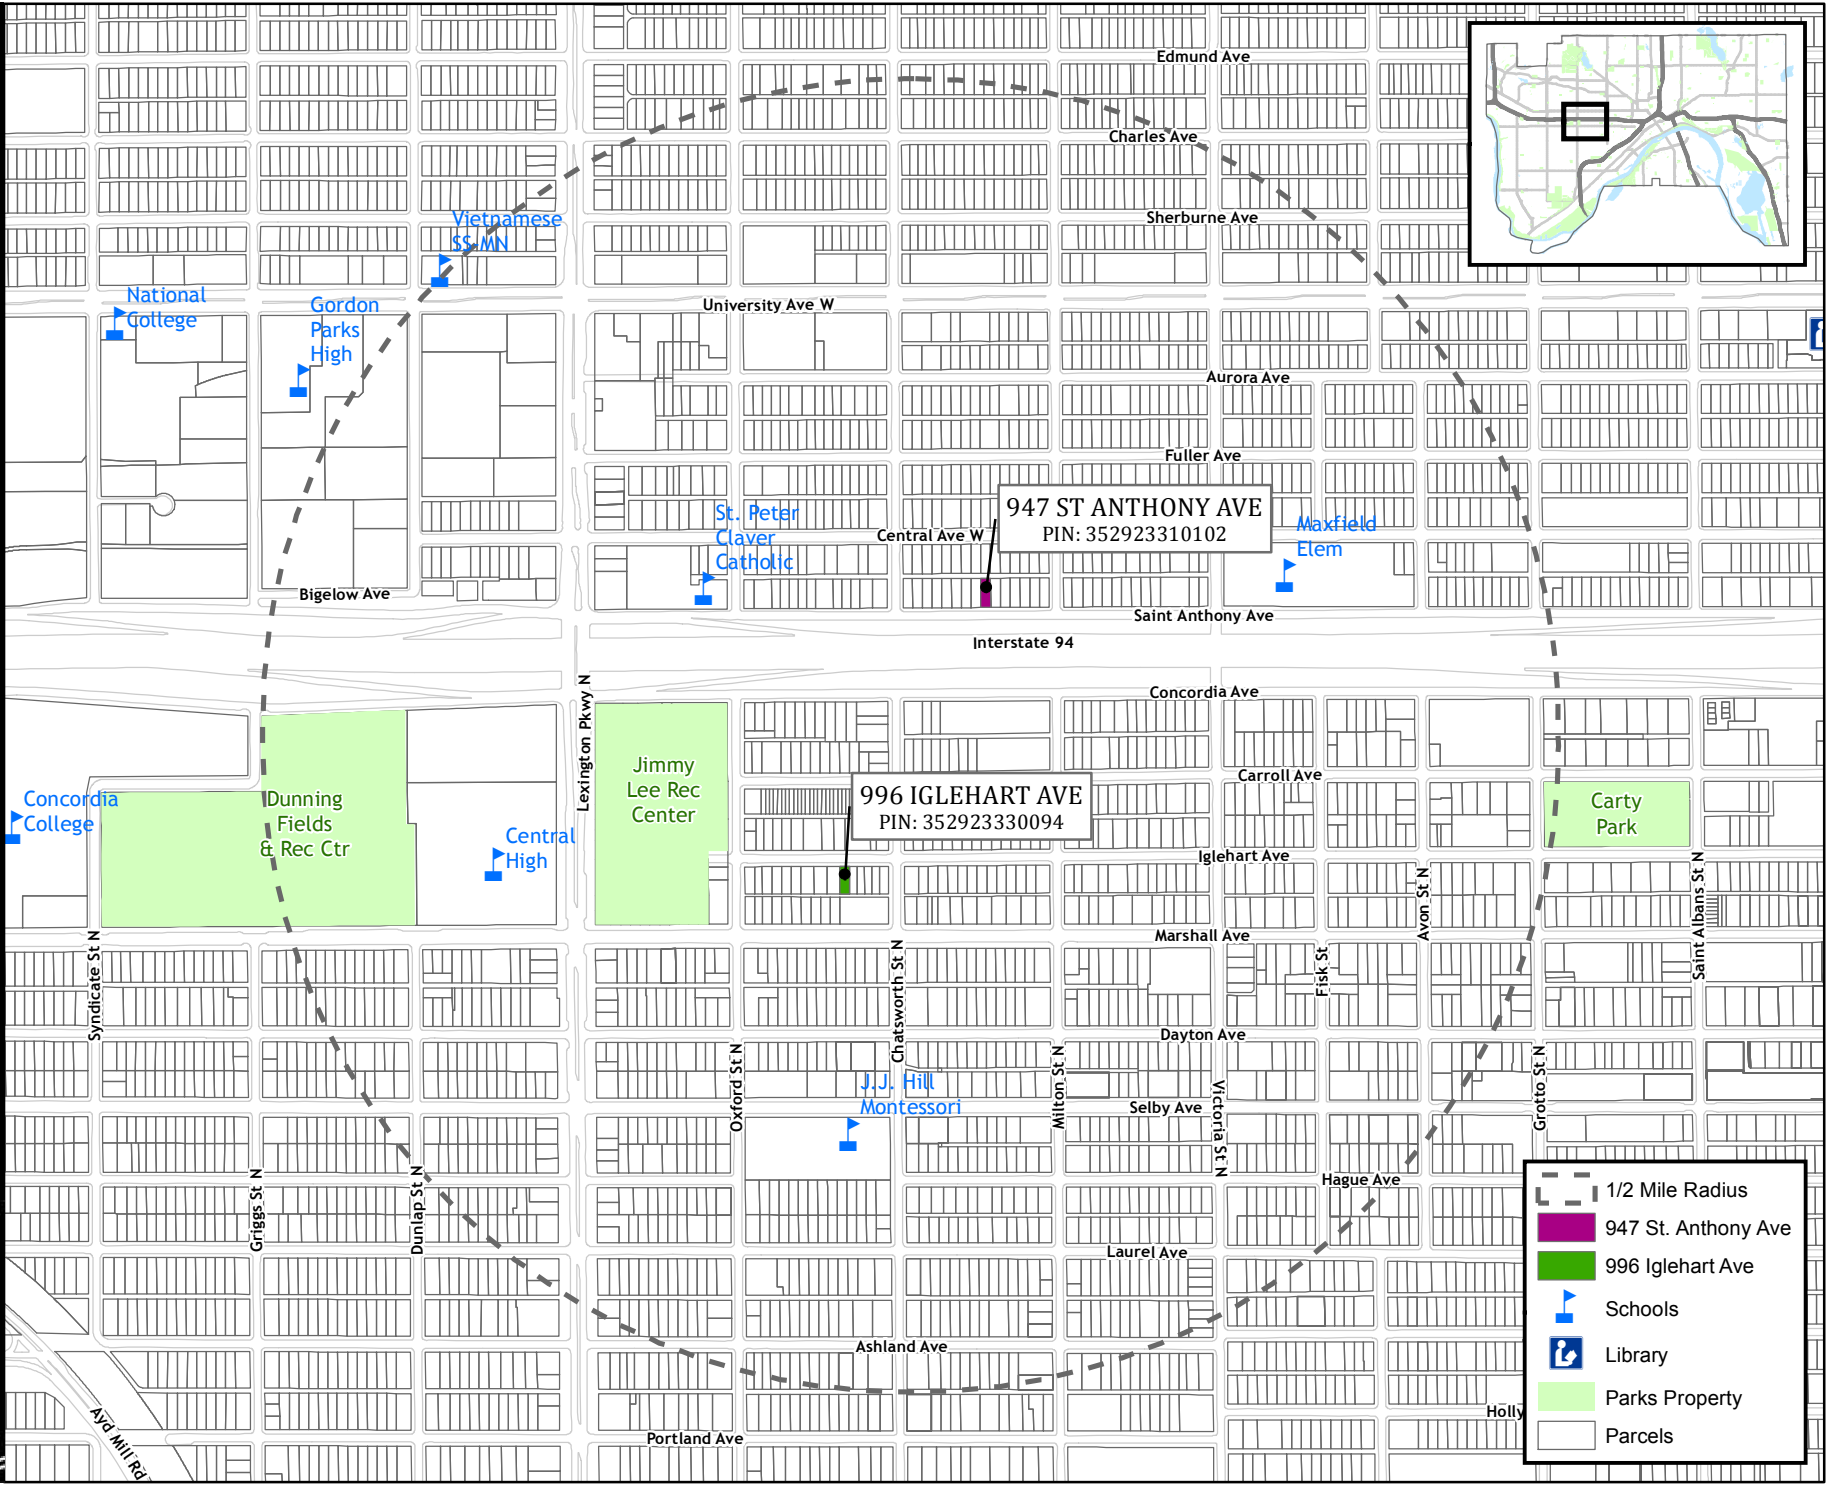

Model Cities, 947 St. Anthony Ave, 996 Iglehart Ave

947 ST ANTHONY AVE
PIN: 352923310102

996 IGLEHART AVE
PIN: 352923330094

- 1/2 Mile Radius
- 947 St. Anthony Ave
- 996 Iglehart Ave
- Schools
- Library
- Parks Property
- Parcels