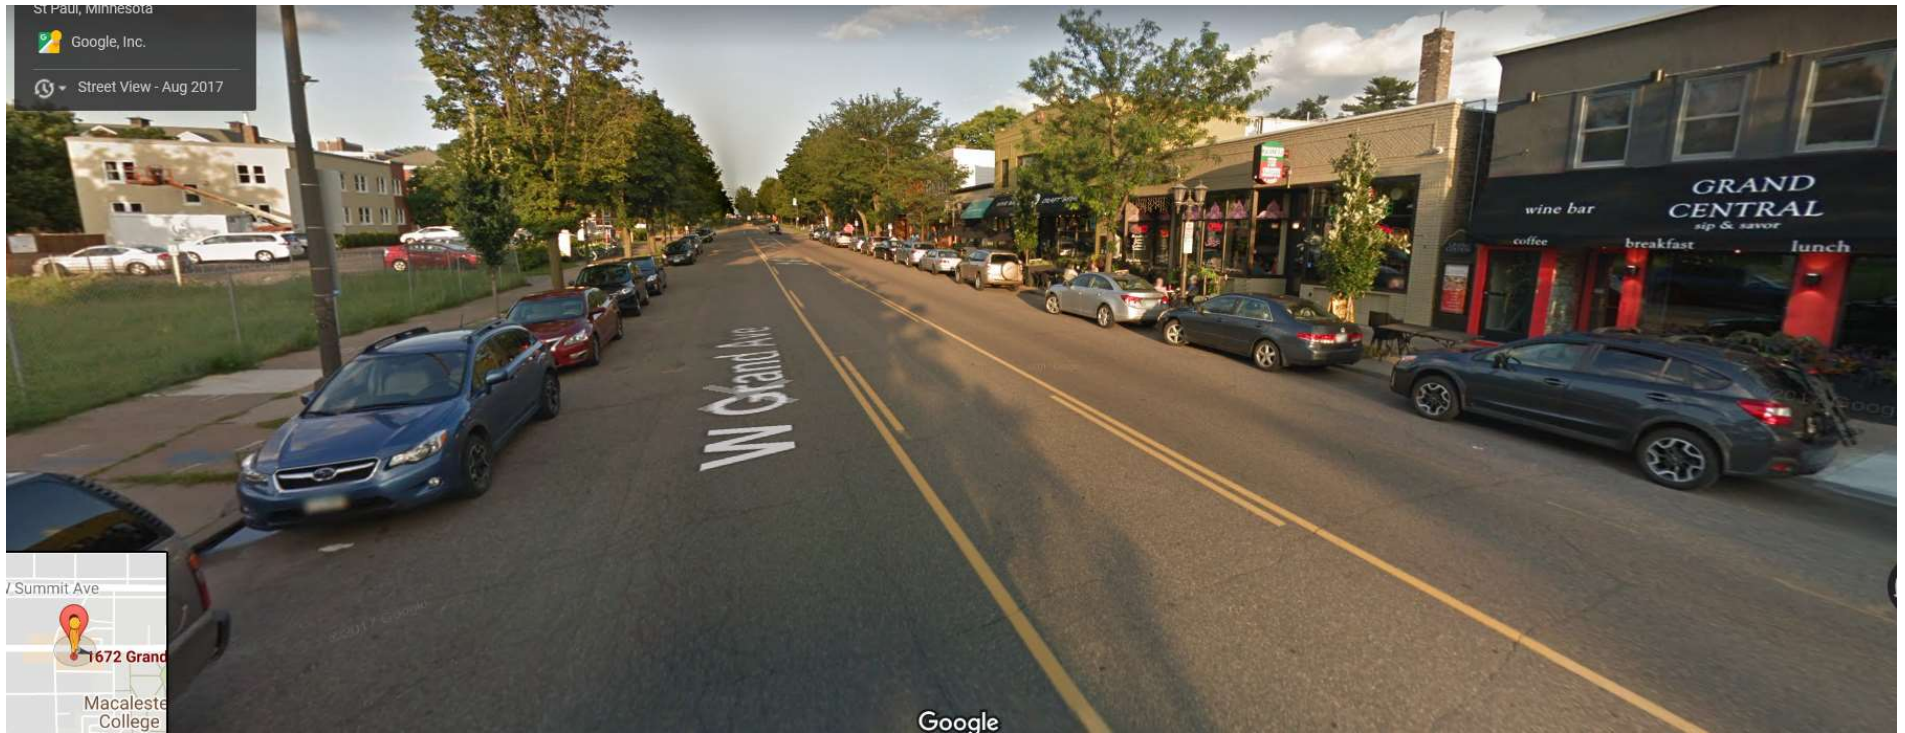

St Paul, Minnesota  
Google, Inc.  
Street View - Aug 2017

Jerome Benner II  
Meat Shop - Facing East

1672 Grand Ave

1672 Grand Ave

1672 Grand Ave