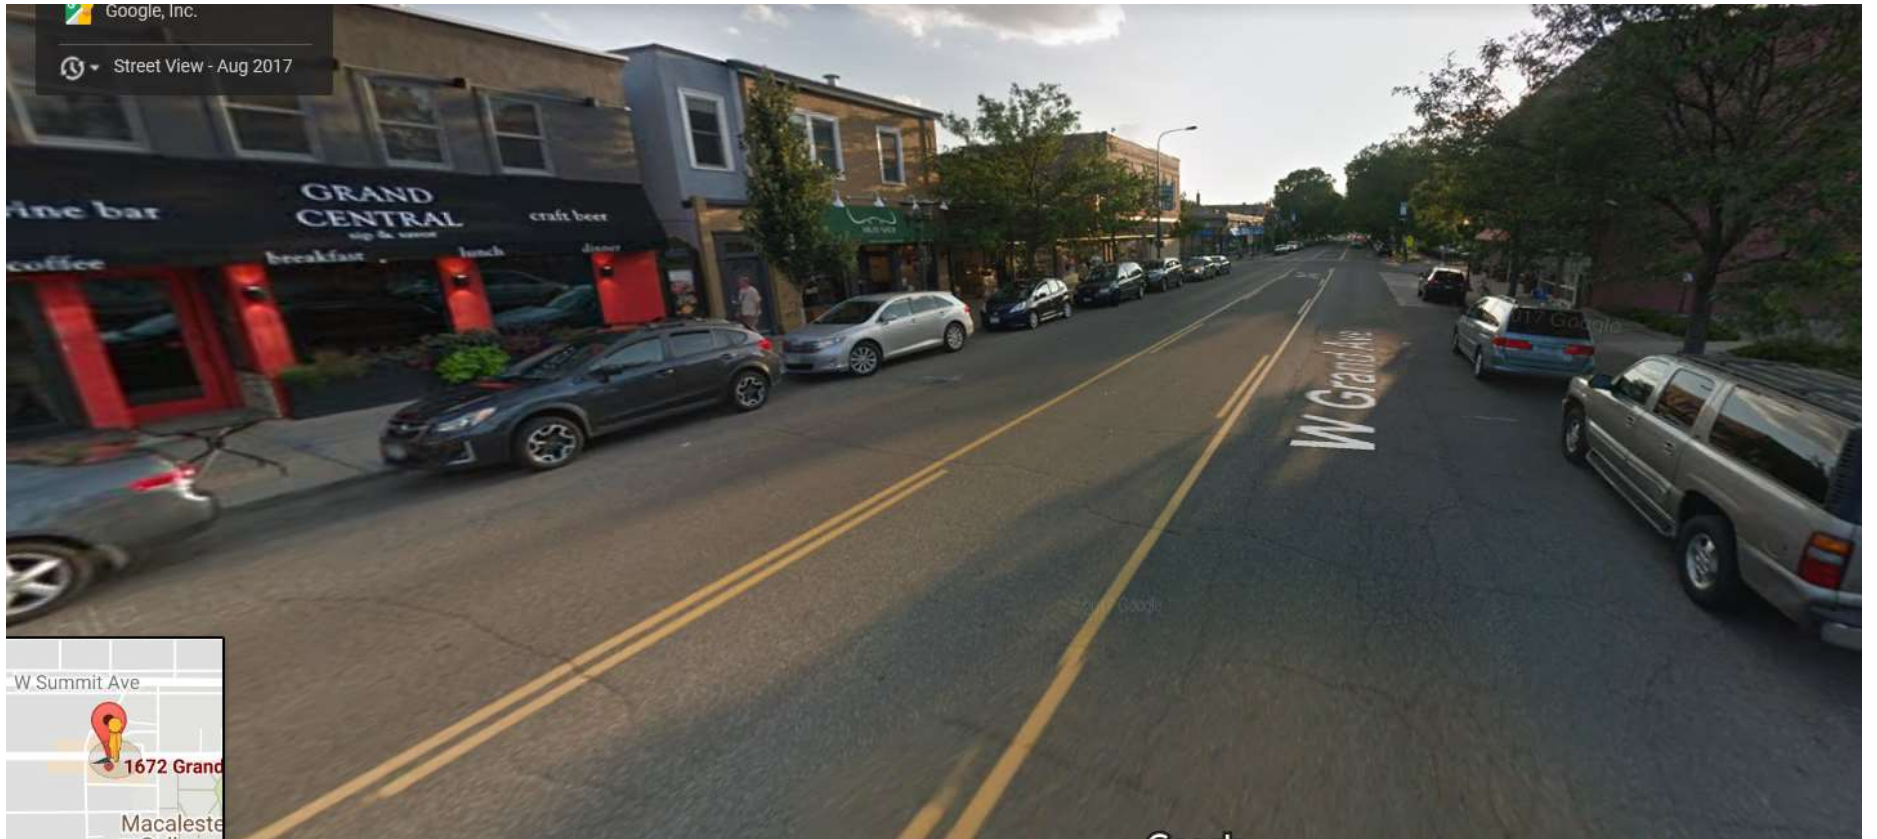

St Paul, Minnesota  
Google, Inc.  
Street View - Aug 2017

Jerome Benner II  
Meat Shop - Facing East

1672 Grand Ave

1672 Grand Ave

1672 Grand Ave