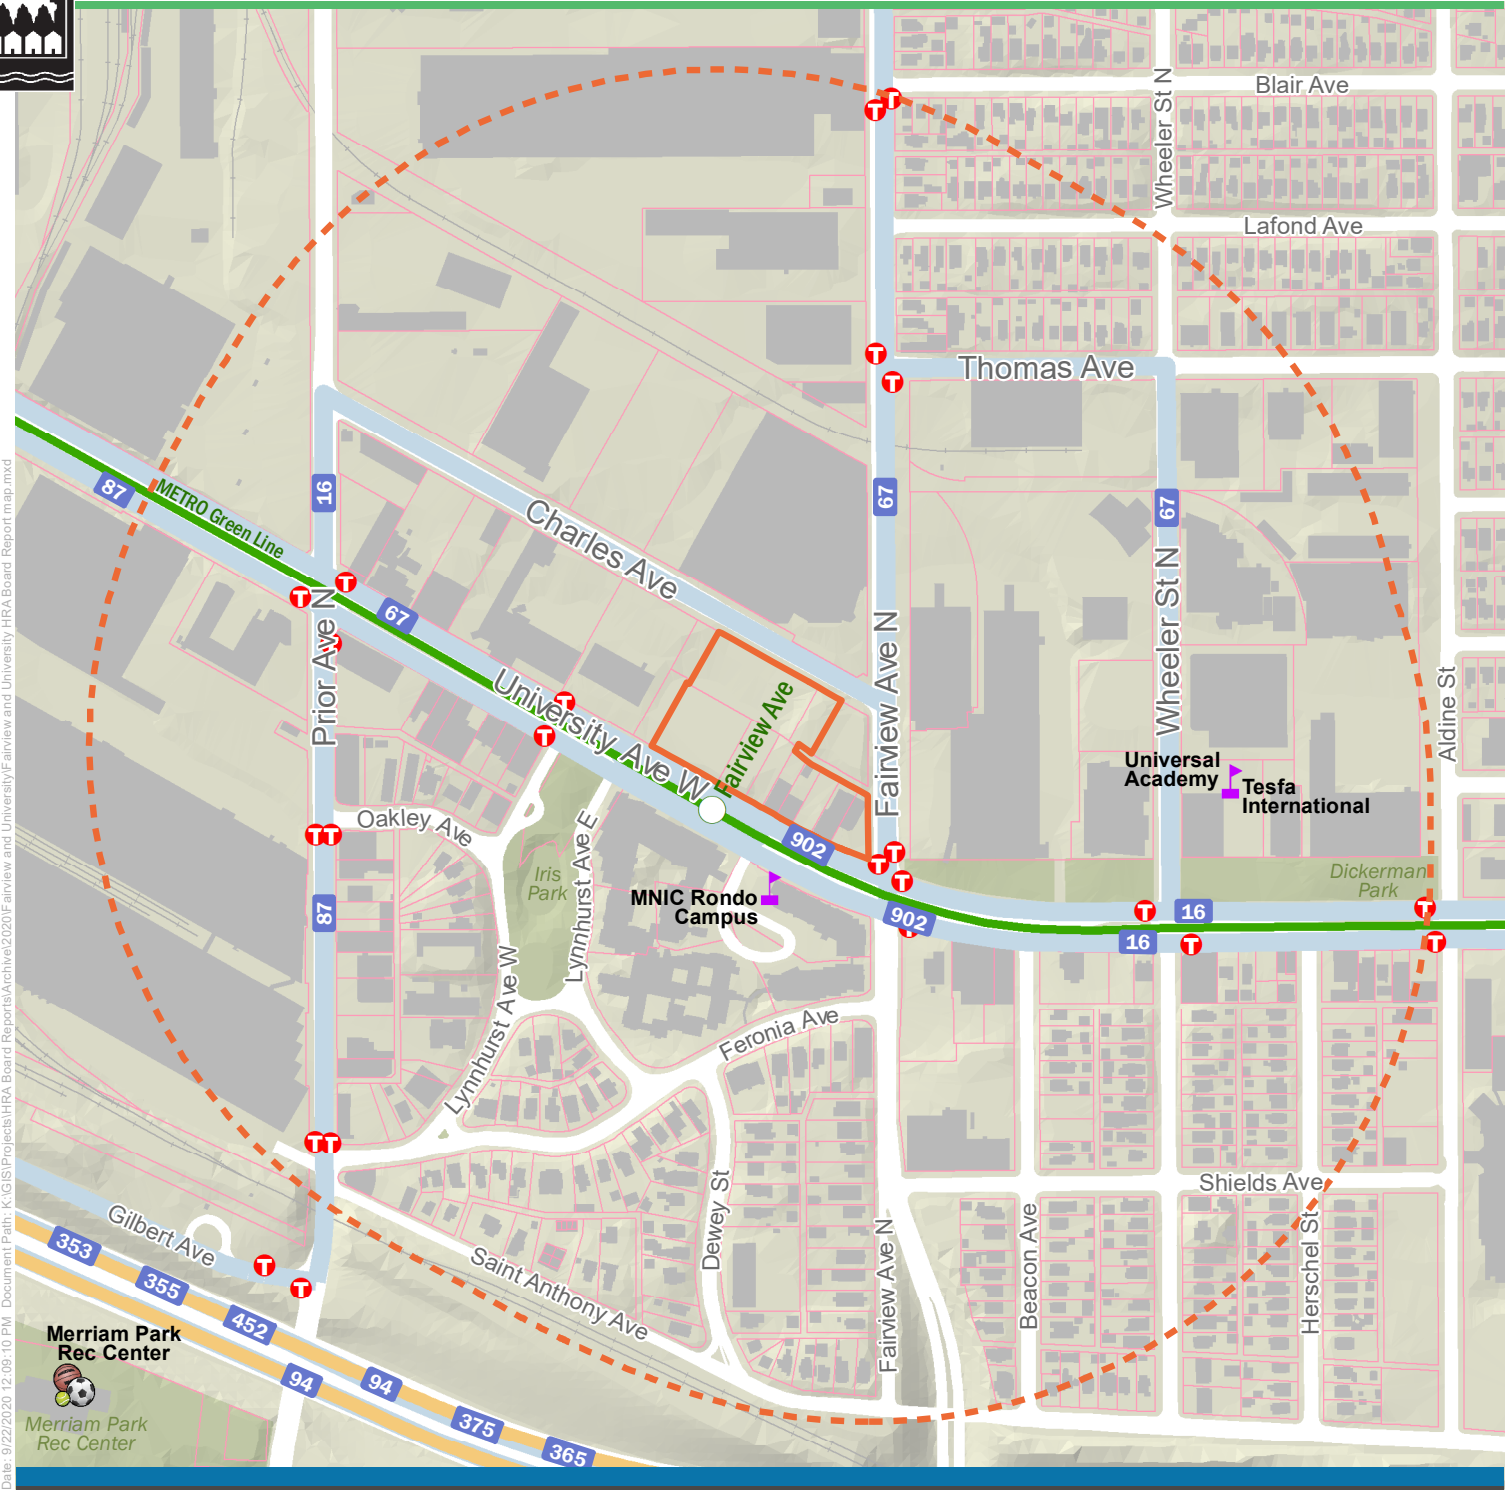

Fairview and University Site

- **Bus Routes**
- **Bus Stops**
- **Parcels**
- **Schools**
- **Fairview and University site**
- **Quarter Mile Distance**