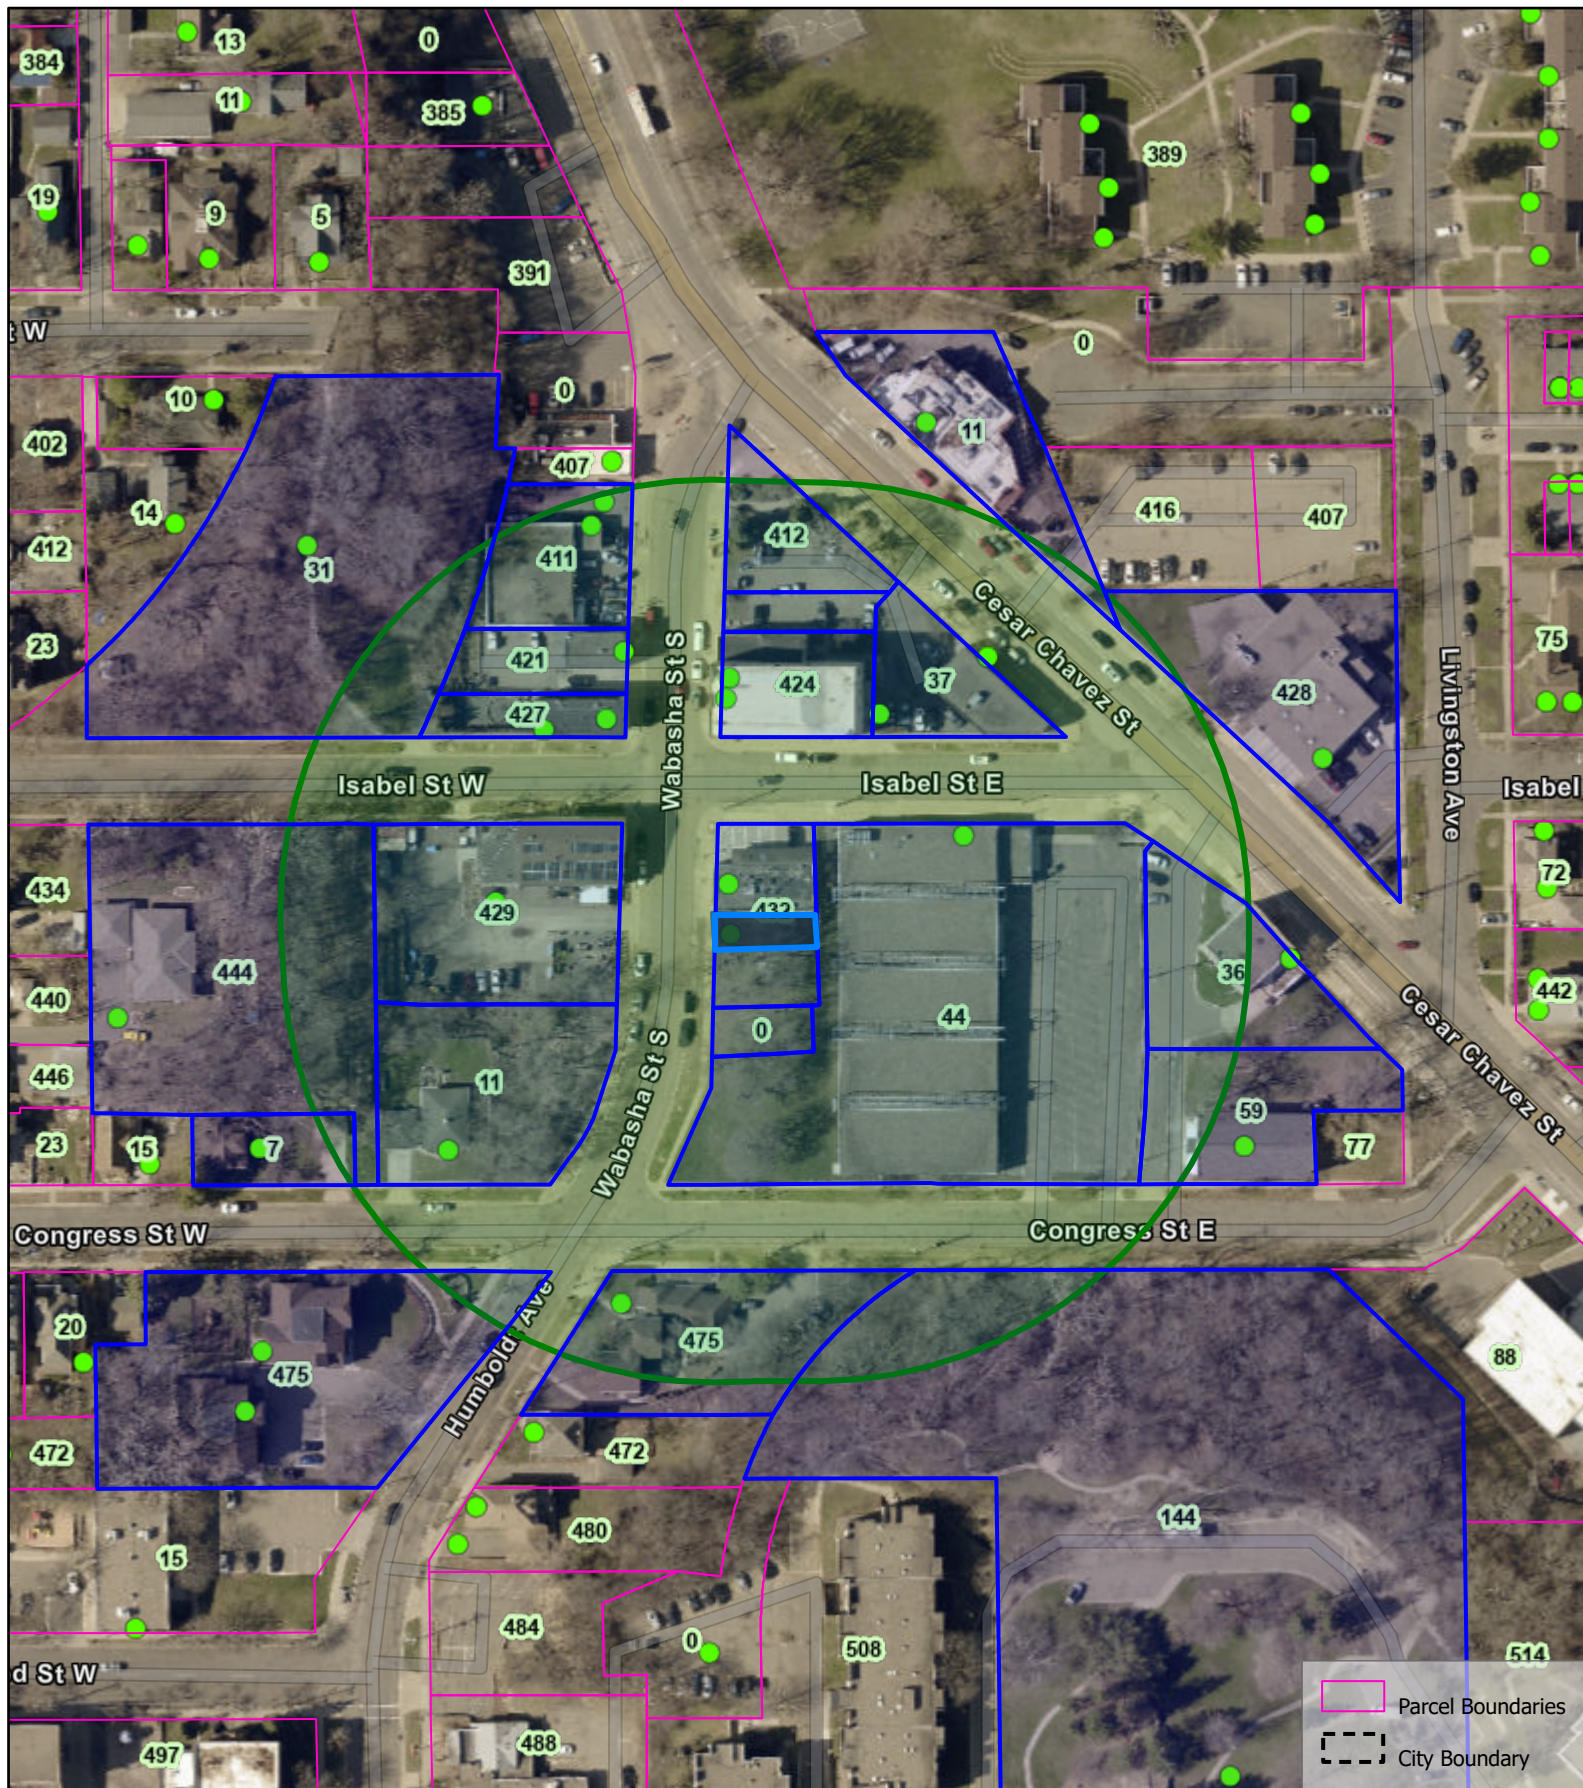

# Backstory Coffee Roasters Pumpkin Patch Bash 300 ft Map

9/28/2023 11:01 AM

Sources: Esri, Airbus DS, USGS, NGA, NASA, CGIAR, N Robinson, NCEAS, NLS, OS, NMA, Geodatastyrelsen, Rijkswaterstaat, GSA, Geoland, FEMA, Intermap and the GIS user community, Esri Community Maps

The Geographic Information System (GIS) Data to which this notice is attached are made available pursuant to the Minnesota Government Data Practices Act (Minnesota Statutes Chapter 13). The GIS Data are provided to you "AS IS" and without any warranty as to their performance, merchantability, or fitness for any particular purpose. The GIS Data were developed by the City of Saint Paul for its own internal business purposes. The City of Saint Paul does not represent or warrant that the GIS Data or the data documentation are error-free, complete, current, or accurate. You are responsible for any consequences resulting from your use of the GIS Data or your reliance on the GIS Data. You should consult the data documentation for this particular GIS Data to determine the limitations of the GIS Data and the precision with which the GIS Data may depict distance, direction, location, or other geographic features. If you transmit or provide the GIS Data (or any portion of it) to another user, the GIS Data must include a copy of this disclaimer.