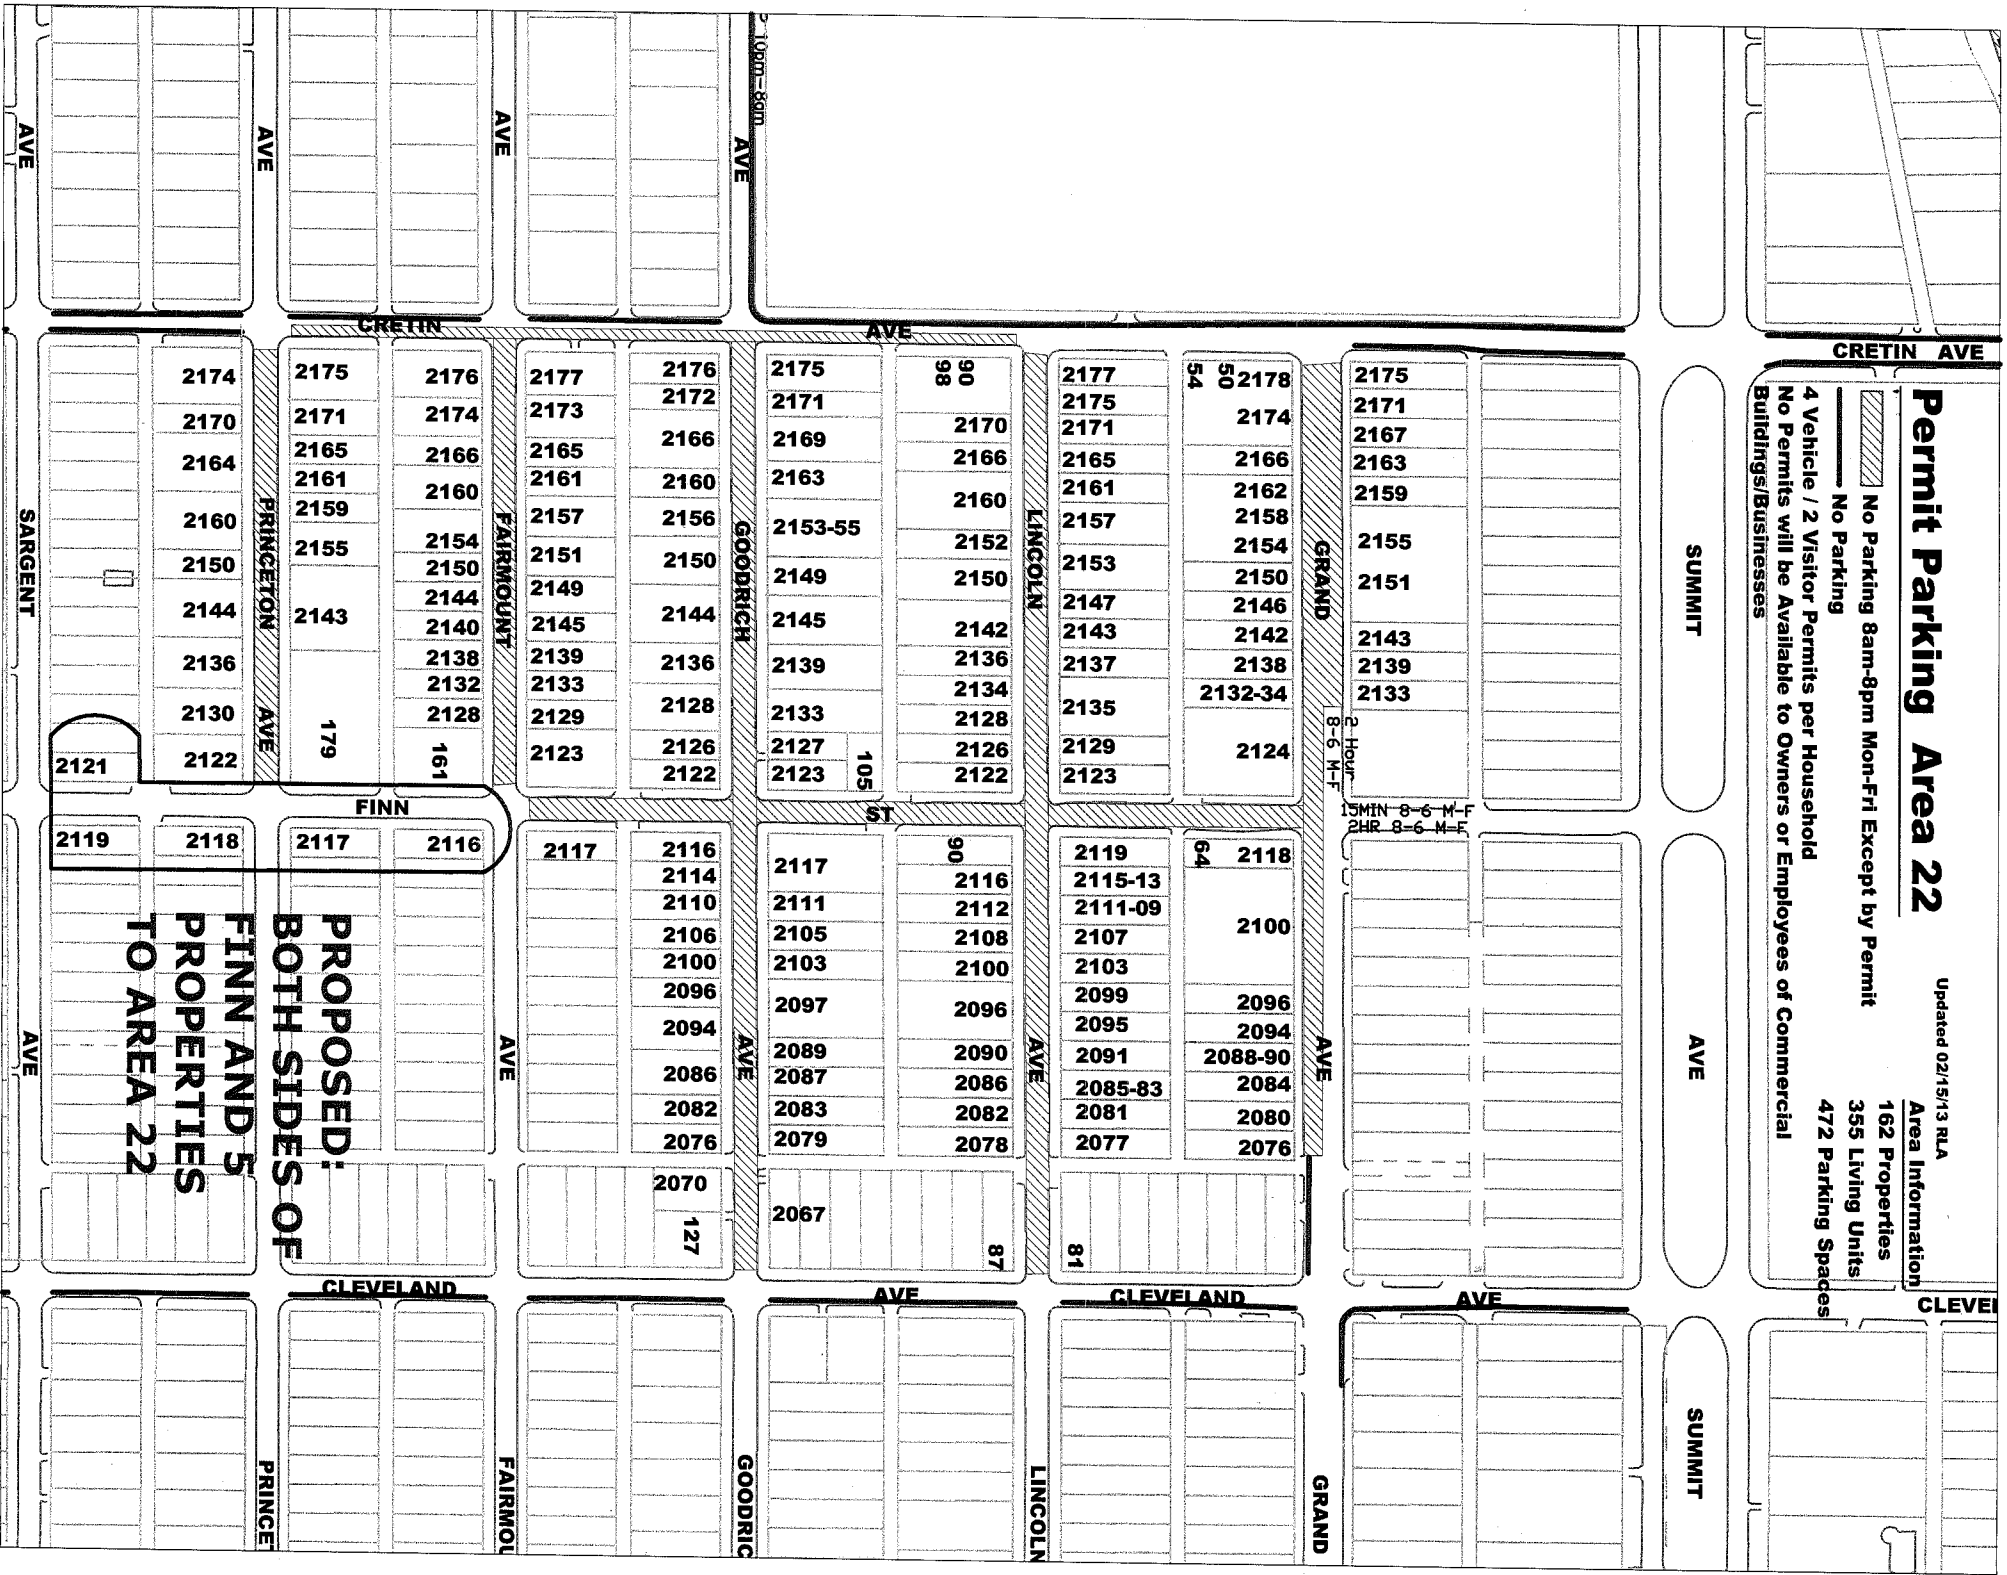

Permit Parking Area 22

Updated 02/15/13 RLA

-  No Parking 8am-8pm Mon-Fri Except by Permit
-  No Parking
- 4 Vehicle / 2 Visitor Permits per Household
- No Permits will be Available to Owners or Employees of Commercial Buildings/Businesses

Area Information
 162 Properties
 355 Living Units
 472 Parking Spaces

**PROPOSED:
 BOTH SIDES OF
 FINN AND 5
 PROPERTIES
 TO AREA 22**

15 MIN 8-6 M-F
 2 HR 8-6 M-F