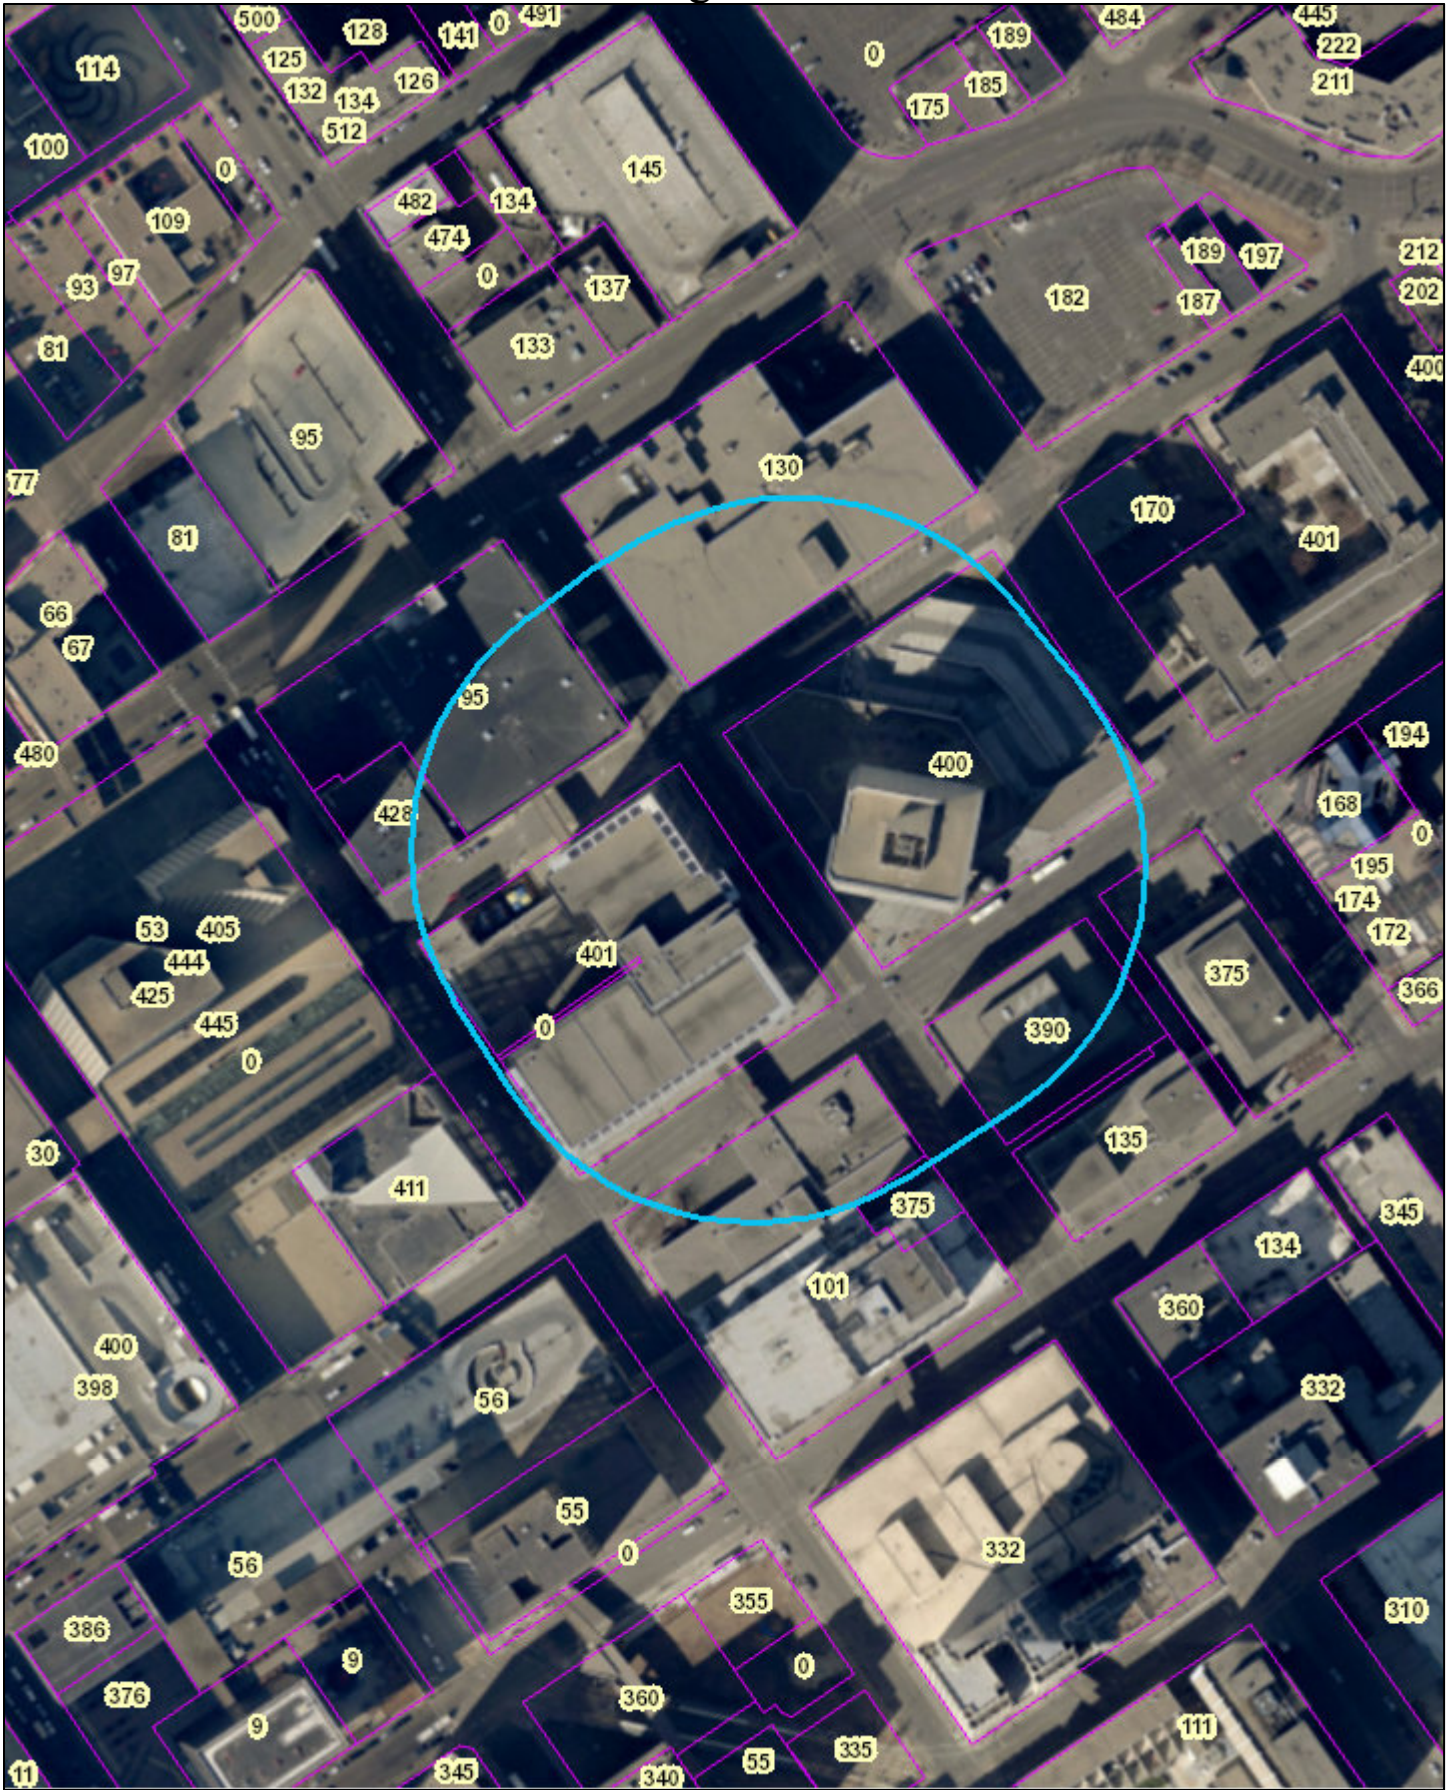

St Paul Festival & heritage WC Securian Run MAP

0.00 0.02
Miles

Date: 12/7/2018 Time: 8:29:08 AM

Service Layer Credits: OTC GIS
City of Saint Paul - Public Works

The City of Saint Paul Office of Technology cannot accept any responsibility for errors, omissions, or positional inaccuracy in this map.