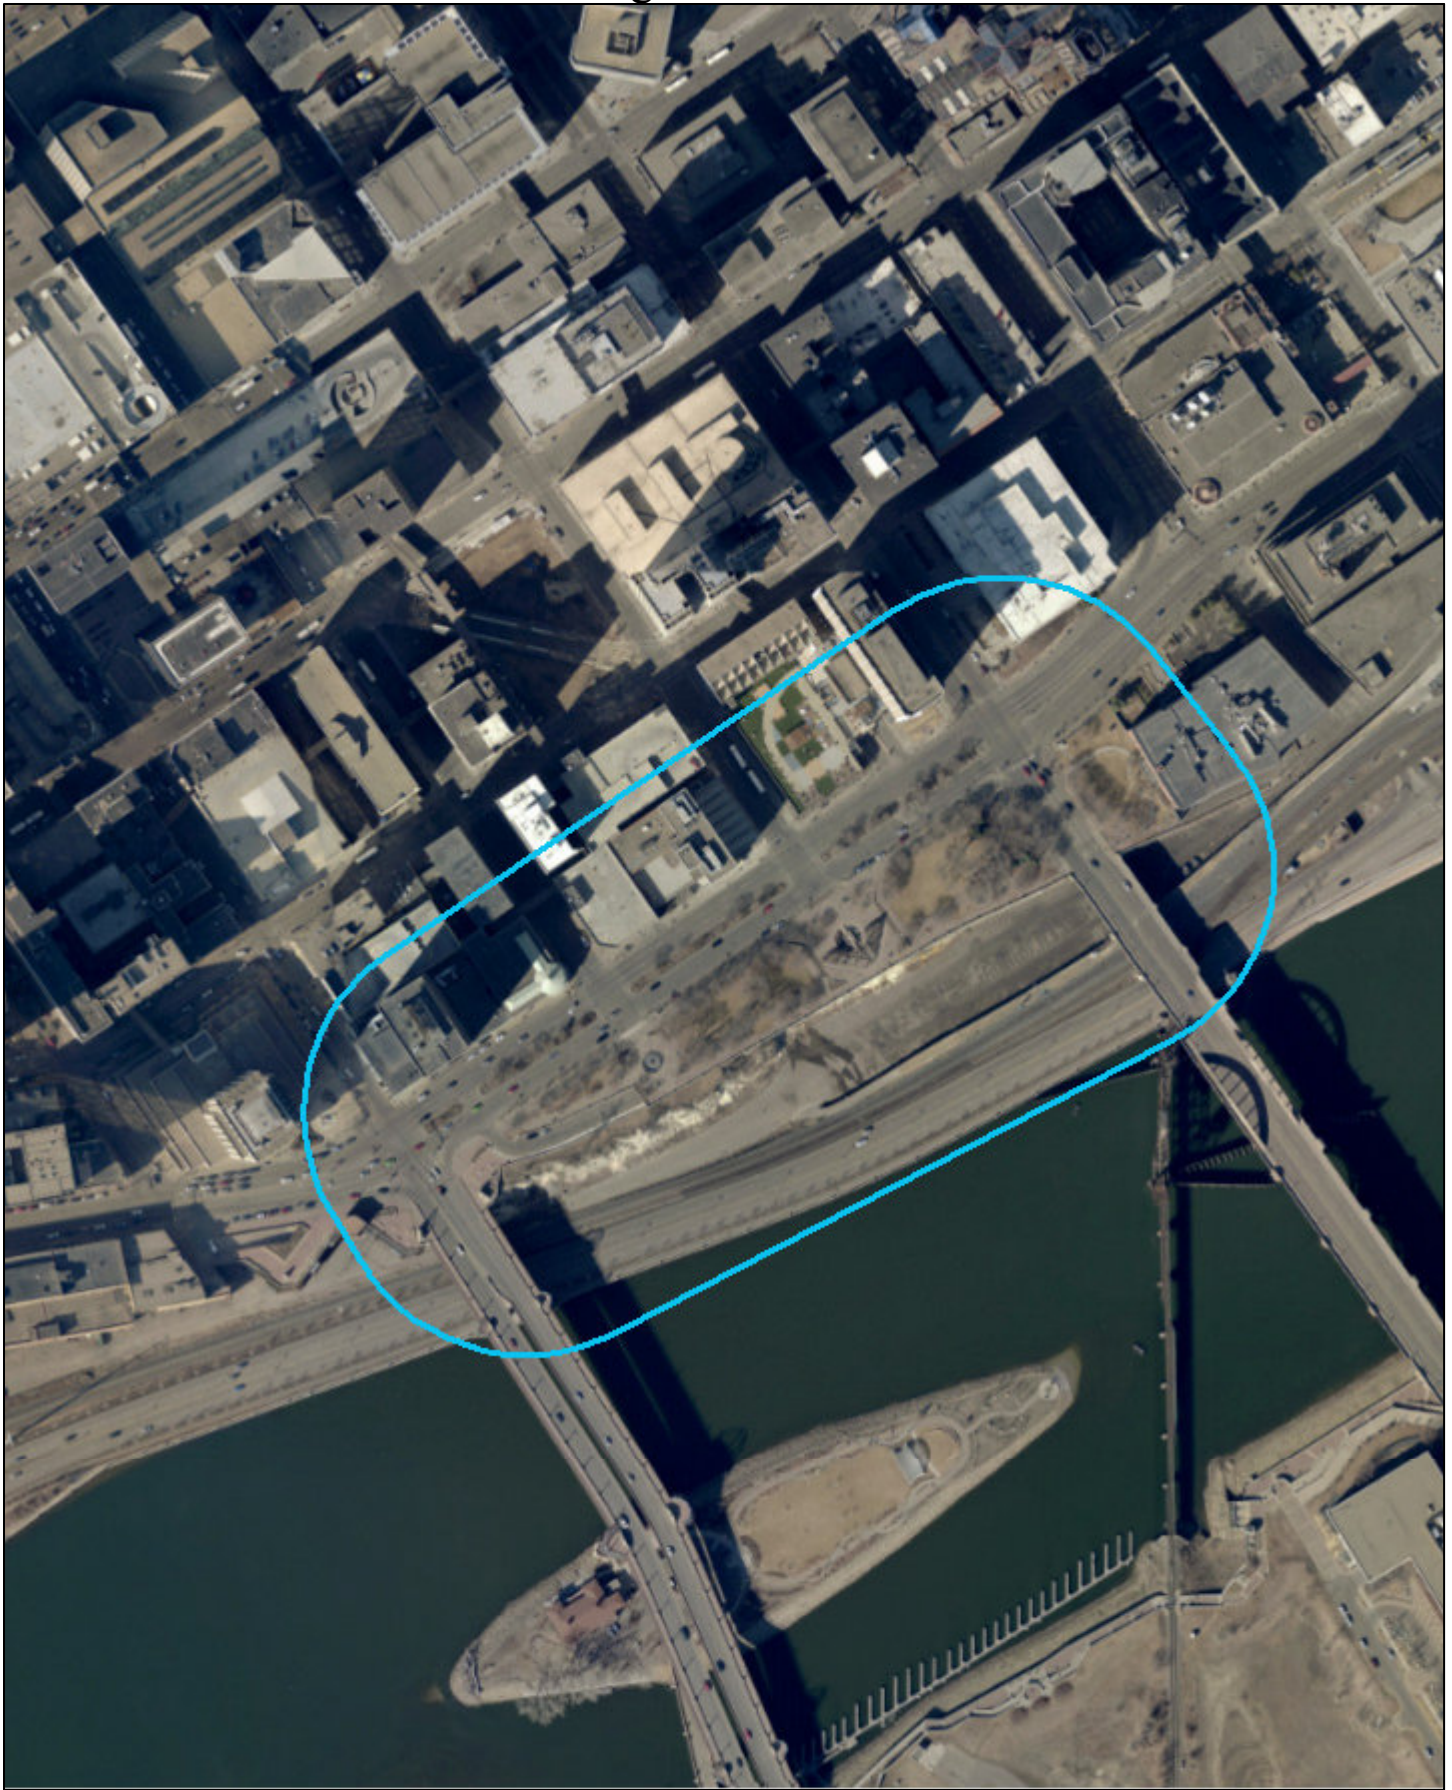

St. Paul Festival & Heritage- St. Paul Winter Carnival MAP

000751 50.03
Miles

Date: 12/7/2018 Time: 8:56:12 AM

Service Layer Credits: OTC GIS
City of Saint Paul - Public Works

The City of Saint Paul Office of Technology cannot accept any responsibility for errors, omissions, or positional inaccuracy in this map.