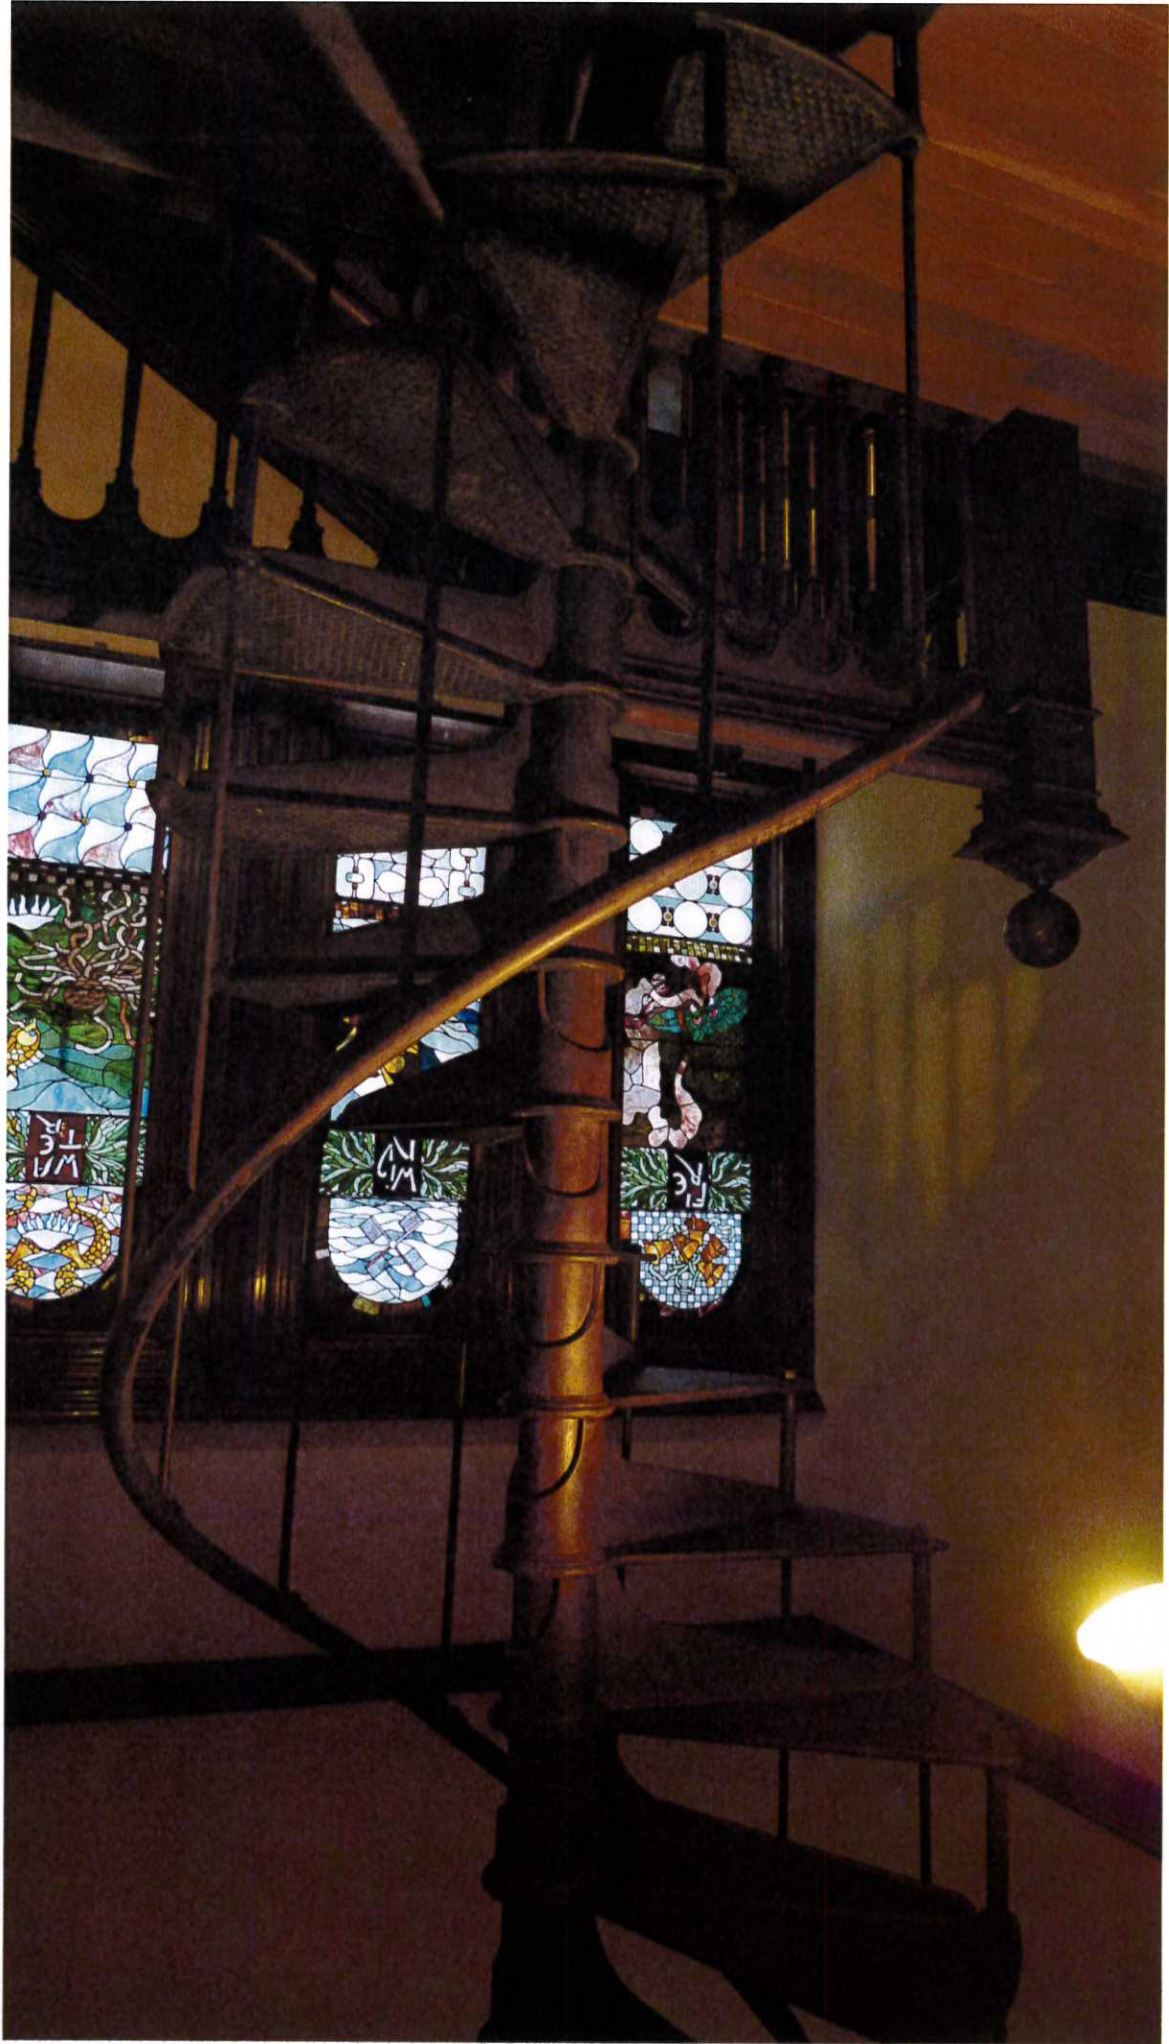

265 Summit Ave

18" guard

SS 11
to form
guard

Front Porch

Bronze
Spiral
Stairway
to 3rd fl.
Not
main
Stairway
to 3rd fl.

Main Staircase

Historic Hill Heritage Preservation District

Robertson-Dalrymple House