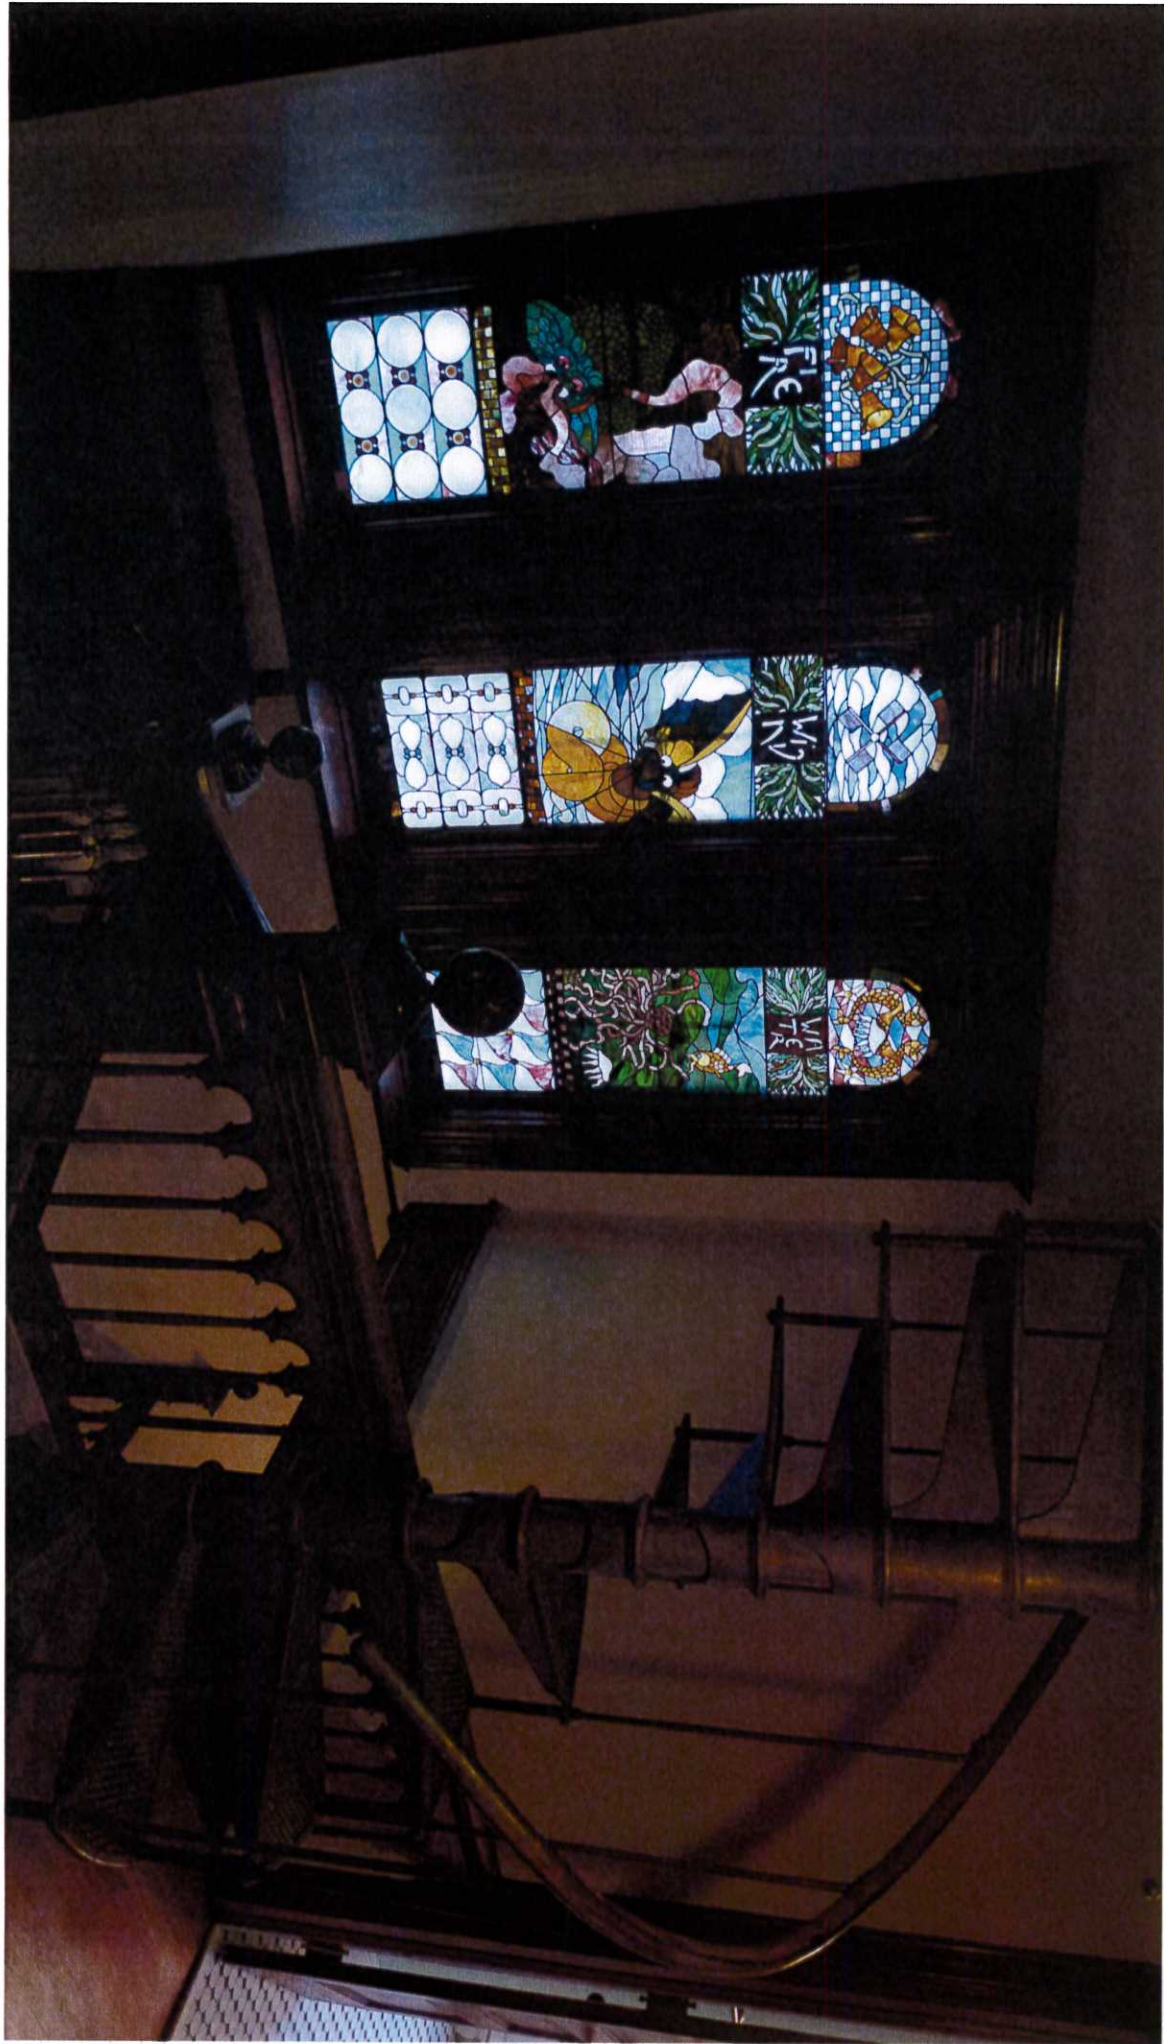

265 Summit Ave

18" guard

SS 11
to form
guard

Front Porch

Bronze
Spiral
Stairway
to 3rd fl.
Not
main
Stairway
to 3rd fl.

Main Staircase

Historic Hill Heritage Preservation District

Robertson-Dalrymple House