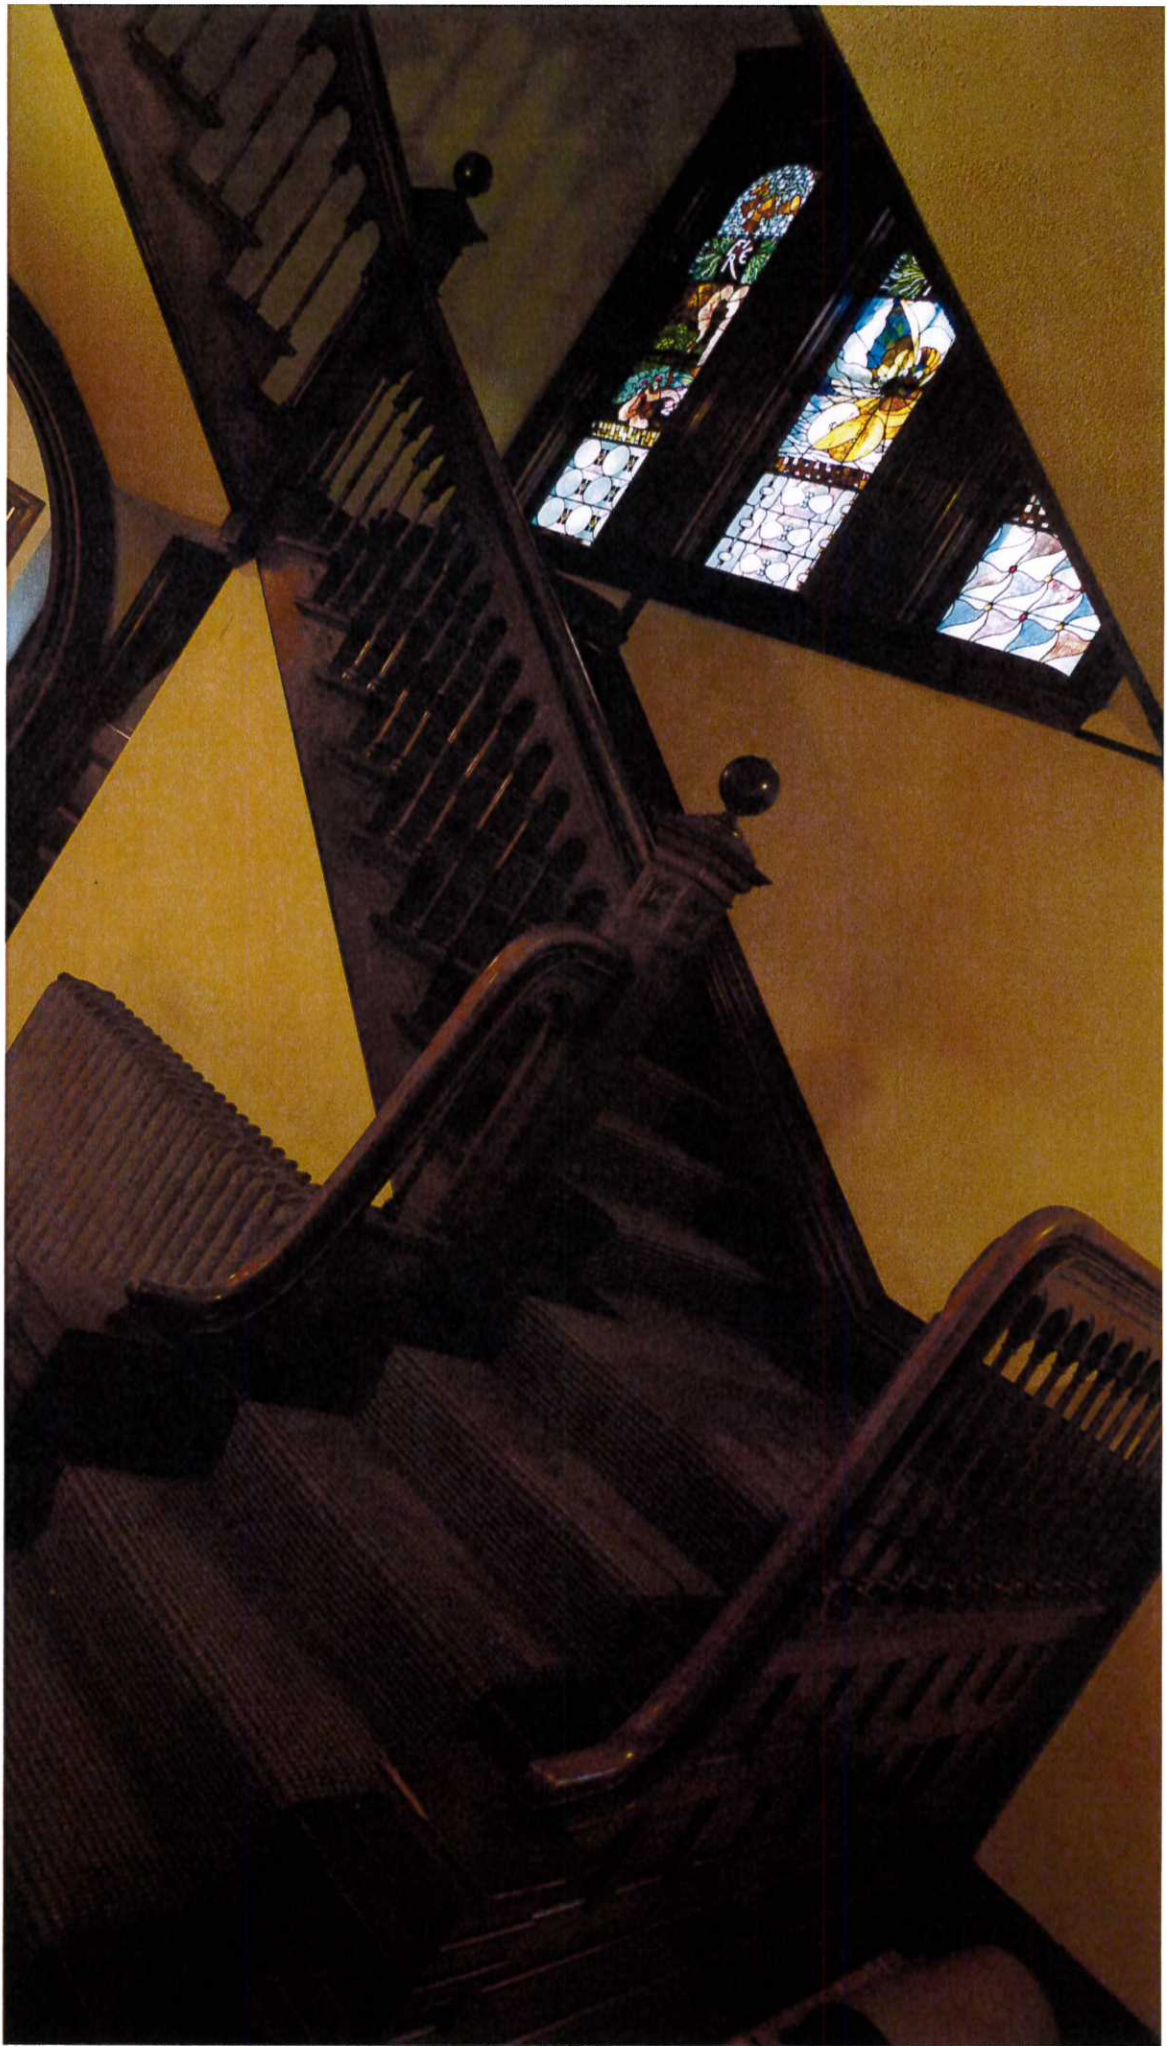

265 Summit Ave

18" guard

SS 11
to form
guard

Front Porch

Bronze
Spiral
Stairway
to 3rd fl.
Not
main
Stairway
to 3rd fl.

Main Staircase

Historic Hill Heritage Preservation District

Robertson-Dalrymple House