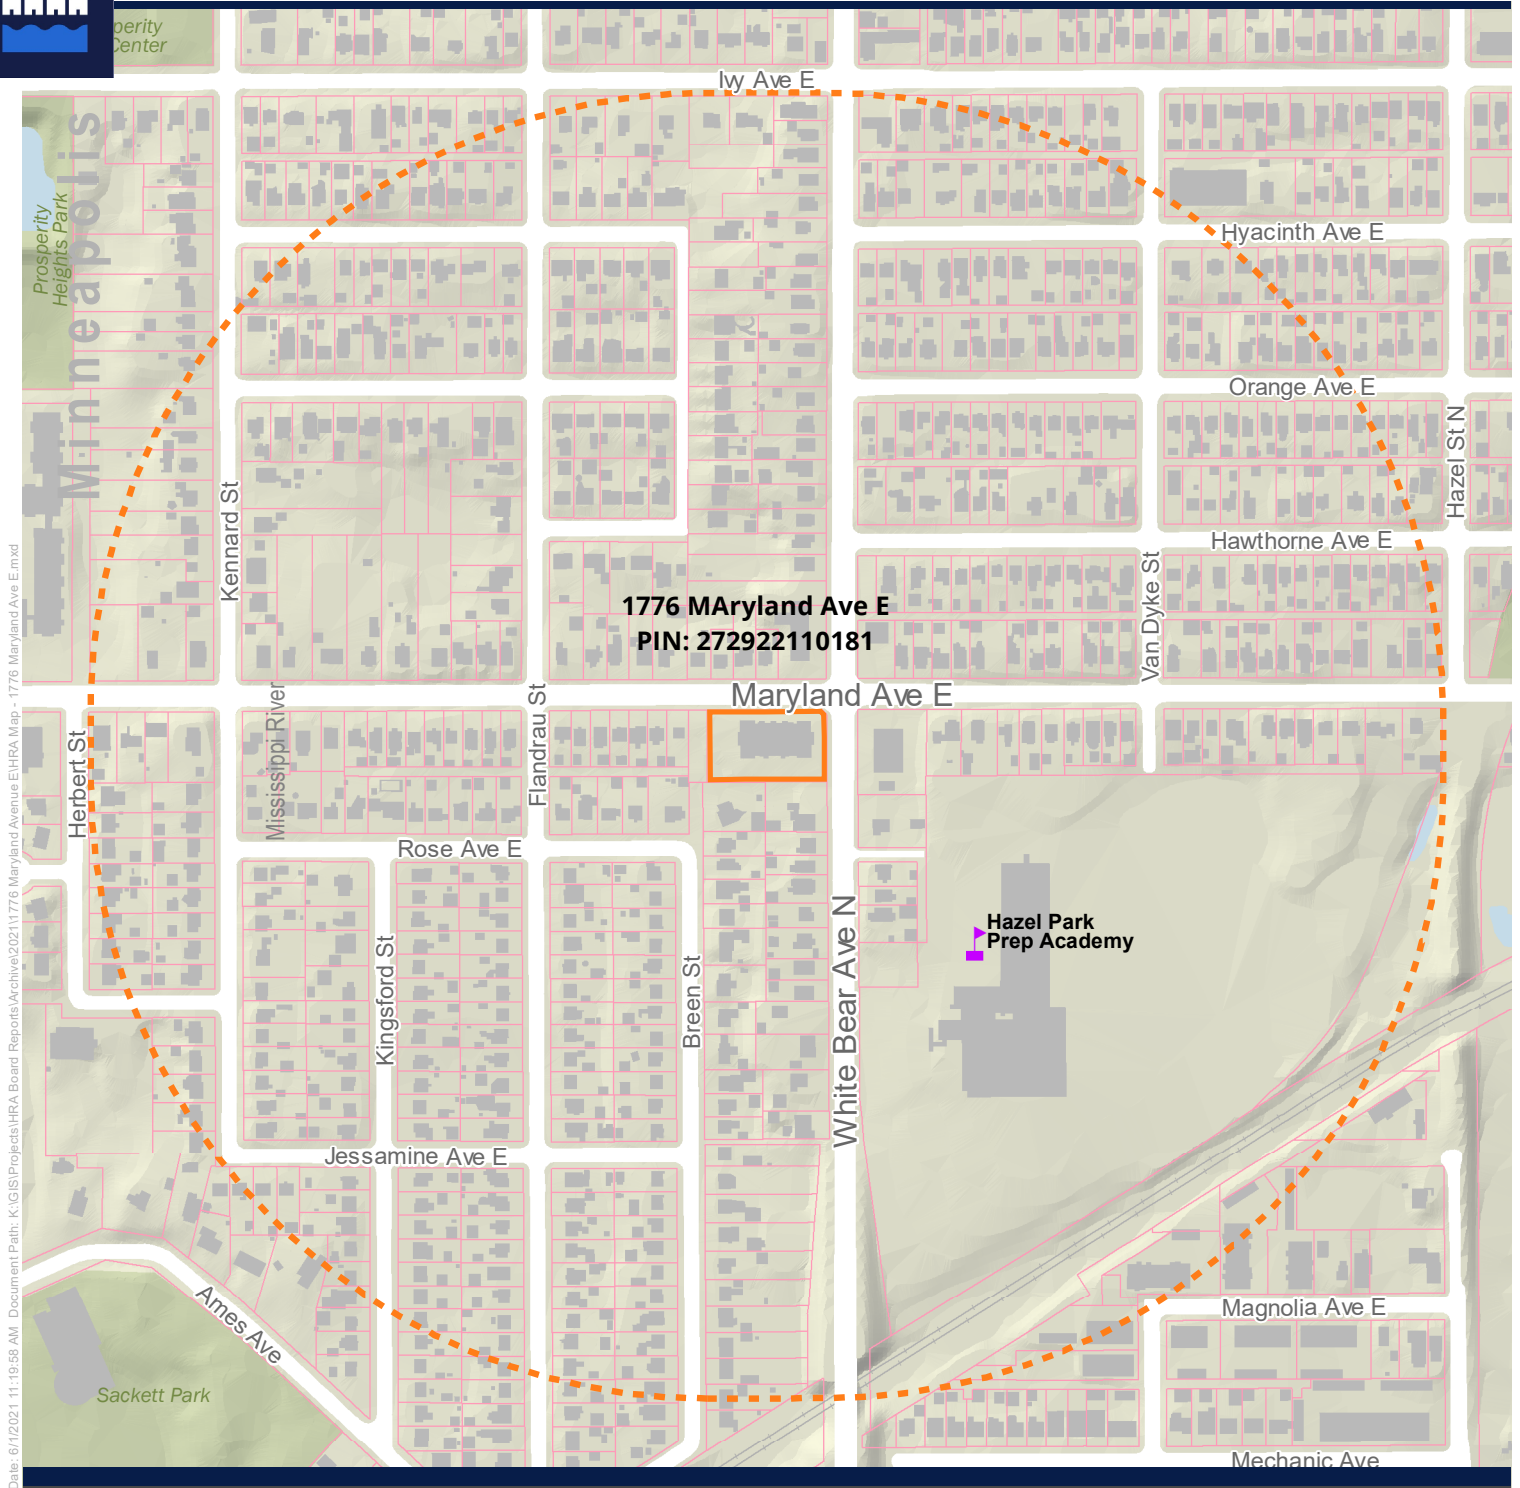

1776 Maryland Ave E

Date: 6/1/2021 11:19:58 AM Document Path: K:\GIS\Projects\HRA Board Reports\Archive\2021\1776 Maryland Avenue E\HRA Map - 1776 Maryland Ave E.mxd

-  **Subject Parcel**
-  **Quarter Mile Distance**
-  **Schools**