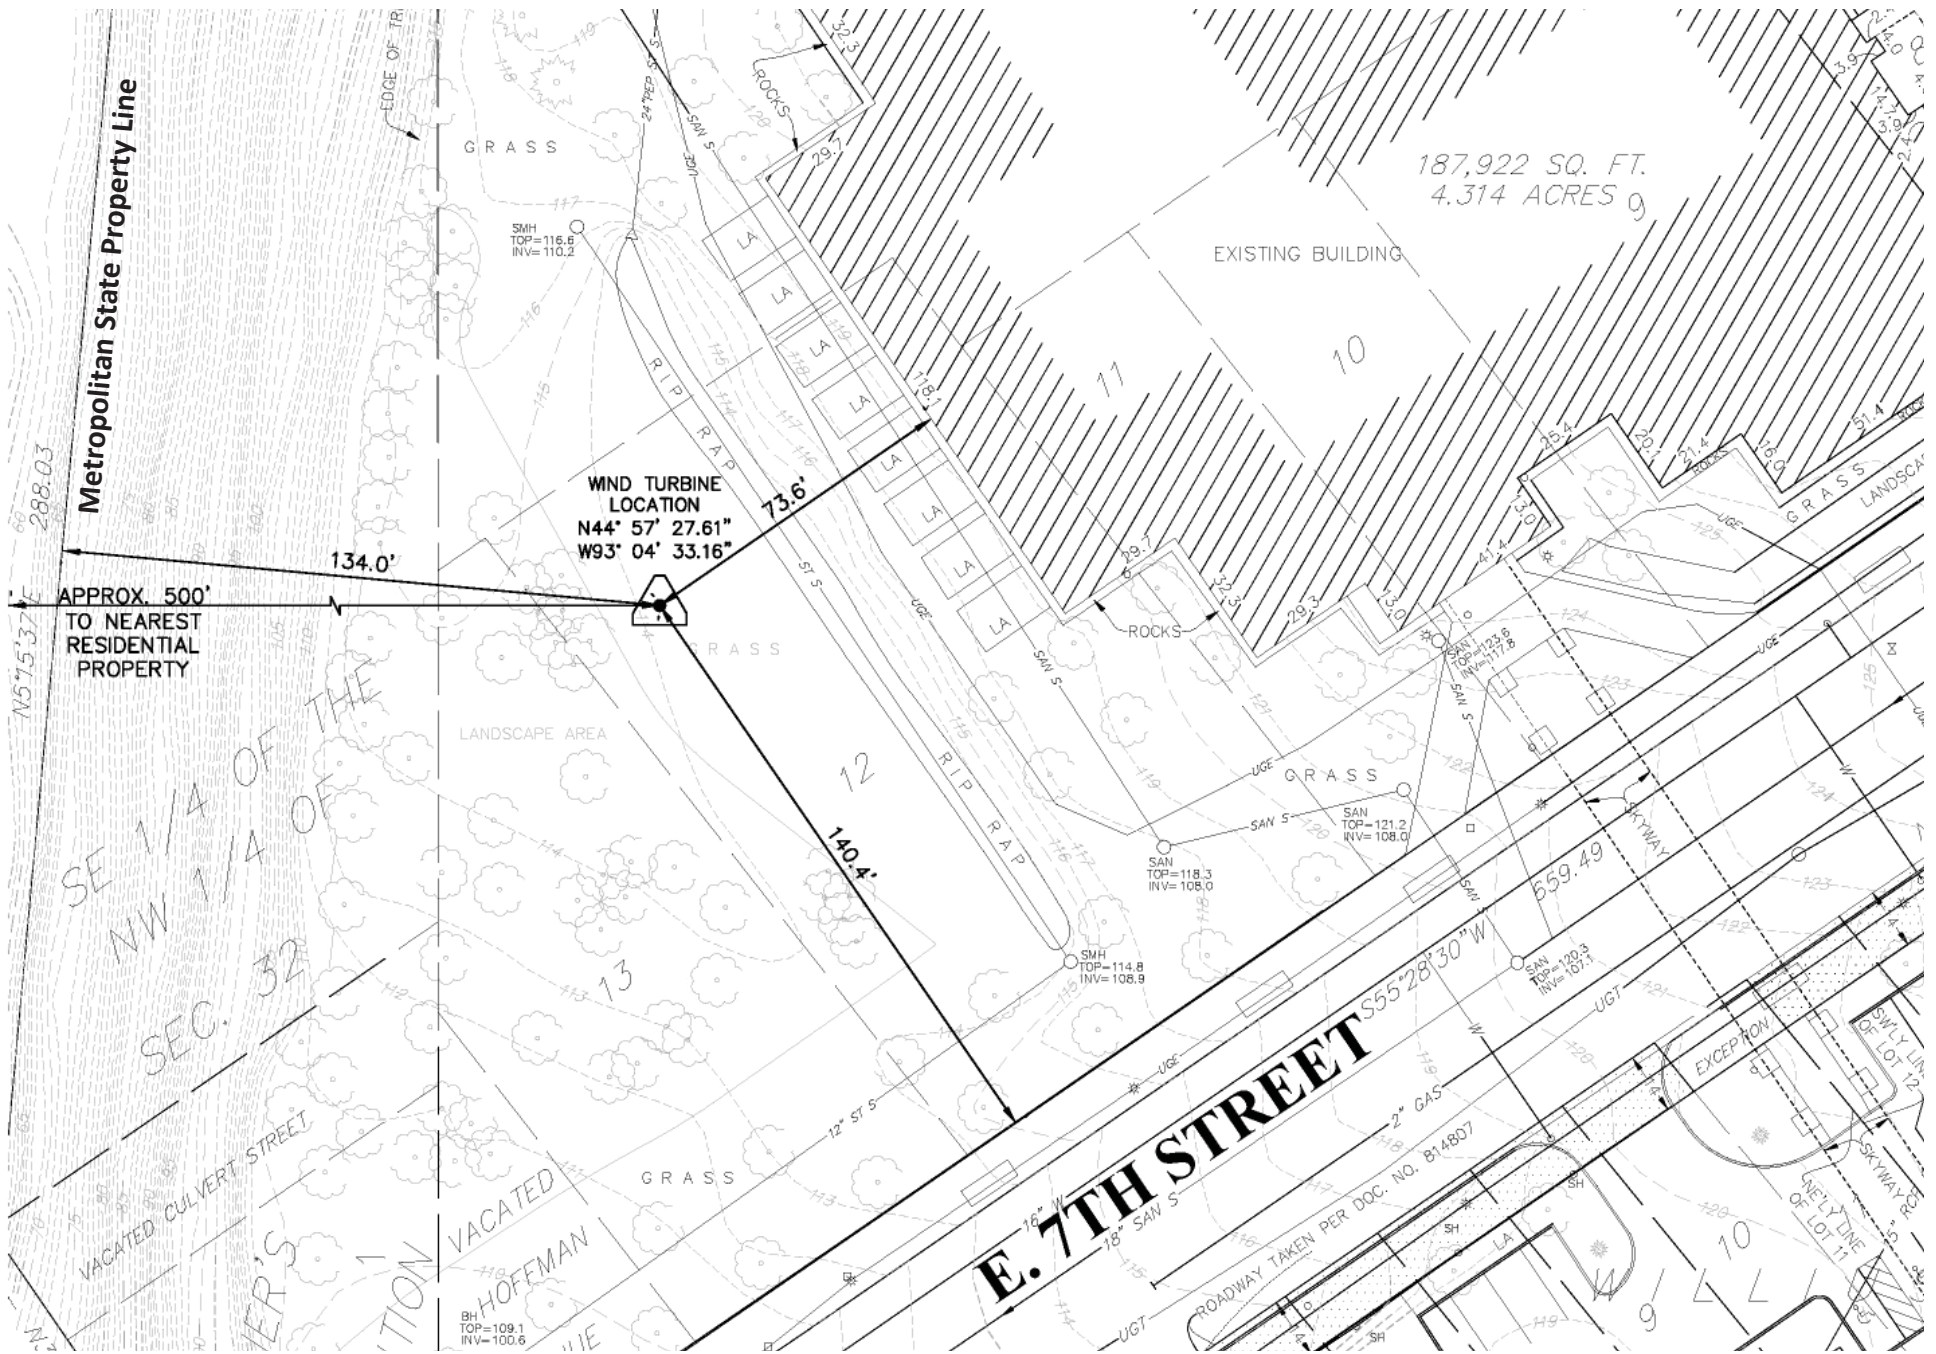

Metro State University

Winter View of Wind Turbine from 7th and Mounds Boulevard

Location of Wind Turbine

Metro State University
Aerial View of Wind Turbine Location

Metro State University
Dimensioned Location of Wind Turbine

Metro State University
Aerial View of Wind Turbine Location

Location of Wind Turbine

Wind turbine - 120' above grade
 Library - 76' roof height
 Cell tower - 157' above grade

Metro State University

Site Section - Wind turbine relative to adjacent site

Top of Wind Turbine

Metro State University

View toward Wind Turbine from North and Fountain

Metro State University

View toward Wind Turbine from 7th and Maria

Top of Wind Turbine

Metro State University

View toward Wind Turbine from across Swede Hollow