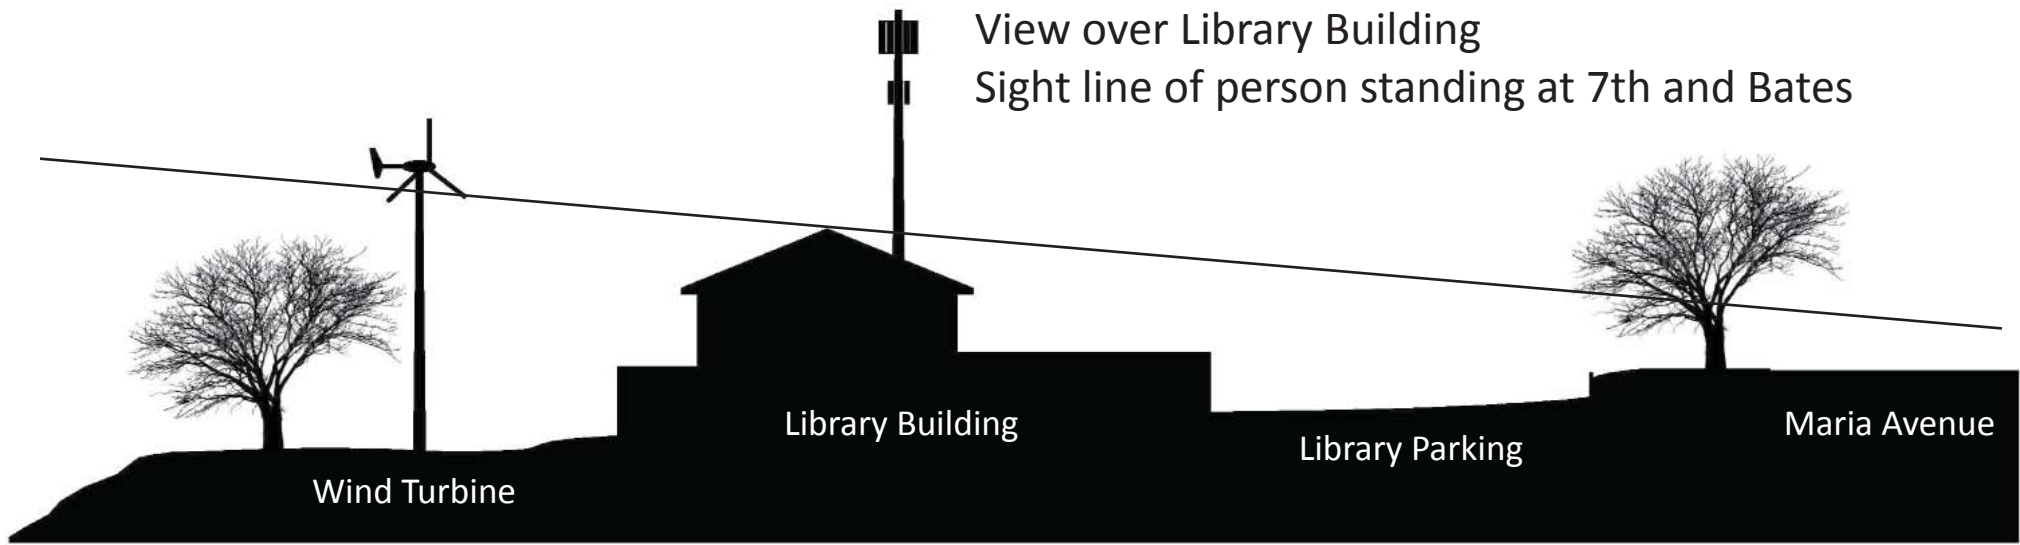

Metro State University

Winter View of Wind Turbine from 7th and Mounds Boulevard

Location of Wind Turbine

Metro State University
Aerial View of Wind Turbine Location

Metro State University
Dimensioned Location of Wind Turbine

Metro State University
Aerial View of Wind Turbine Location

Location of Wind Turbine

Wind turbine - 120' above grade
 Library - 76' roof height
 Cell tower - 157' above grade

Metro State University

Site Section - Wind turbine relative to adjacent site

Top of Wind Turbine

Metro State University

View toward Wind Turbine from North and Fountain

Metro State University

View toward Wind Turbine from 7th and Maria

Top of Wind Turbine

Metro State University

View toward Wind Turbine from across Swede Hollow