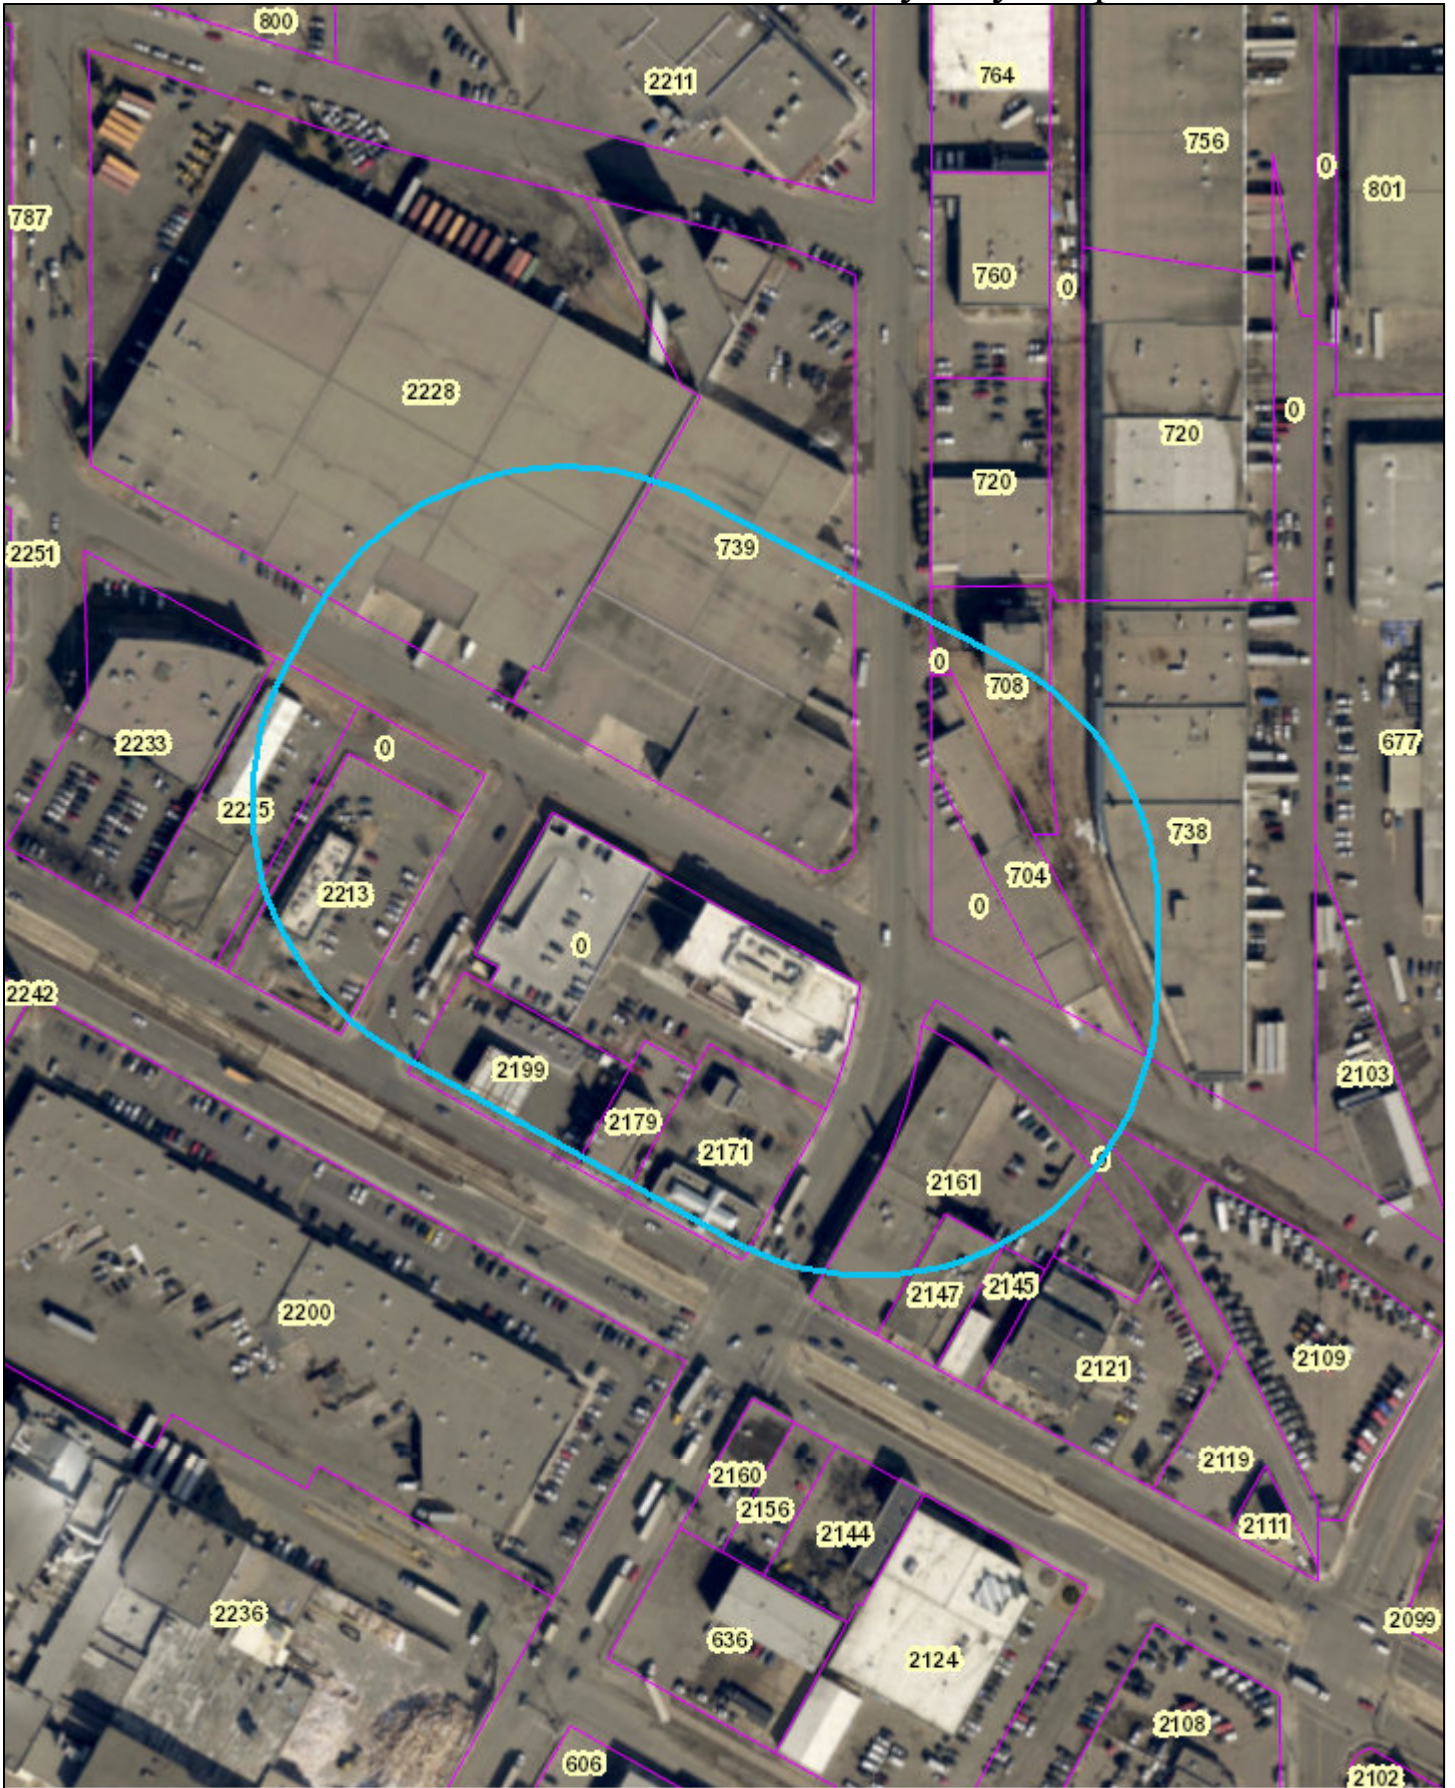

Planned Parenthood - Solidarity Day Map

0.00 0.02 Miles

Date: 1/29/2019 Time: 9:26:21 AM

Service Layer Credits: OTC GIS
City of Saint Paul - Public Works

The City of Saint Paul Office of Technology cannot accept any responsibility for errors, omissions, or positional inaccuracy in this map.