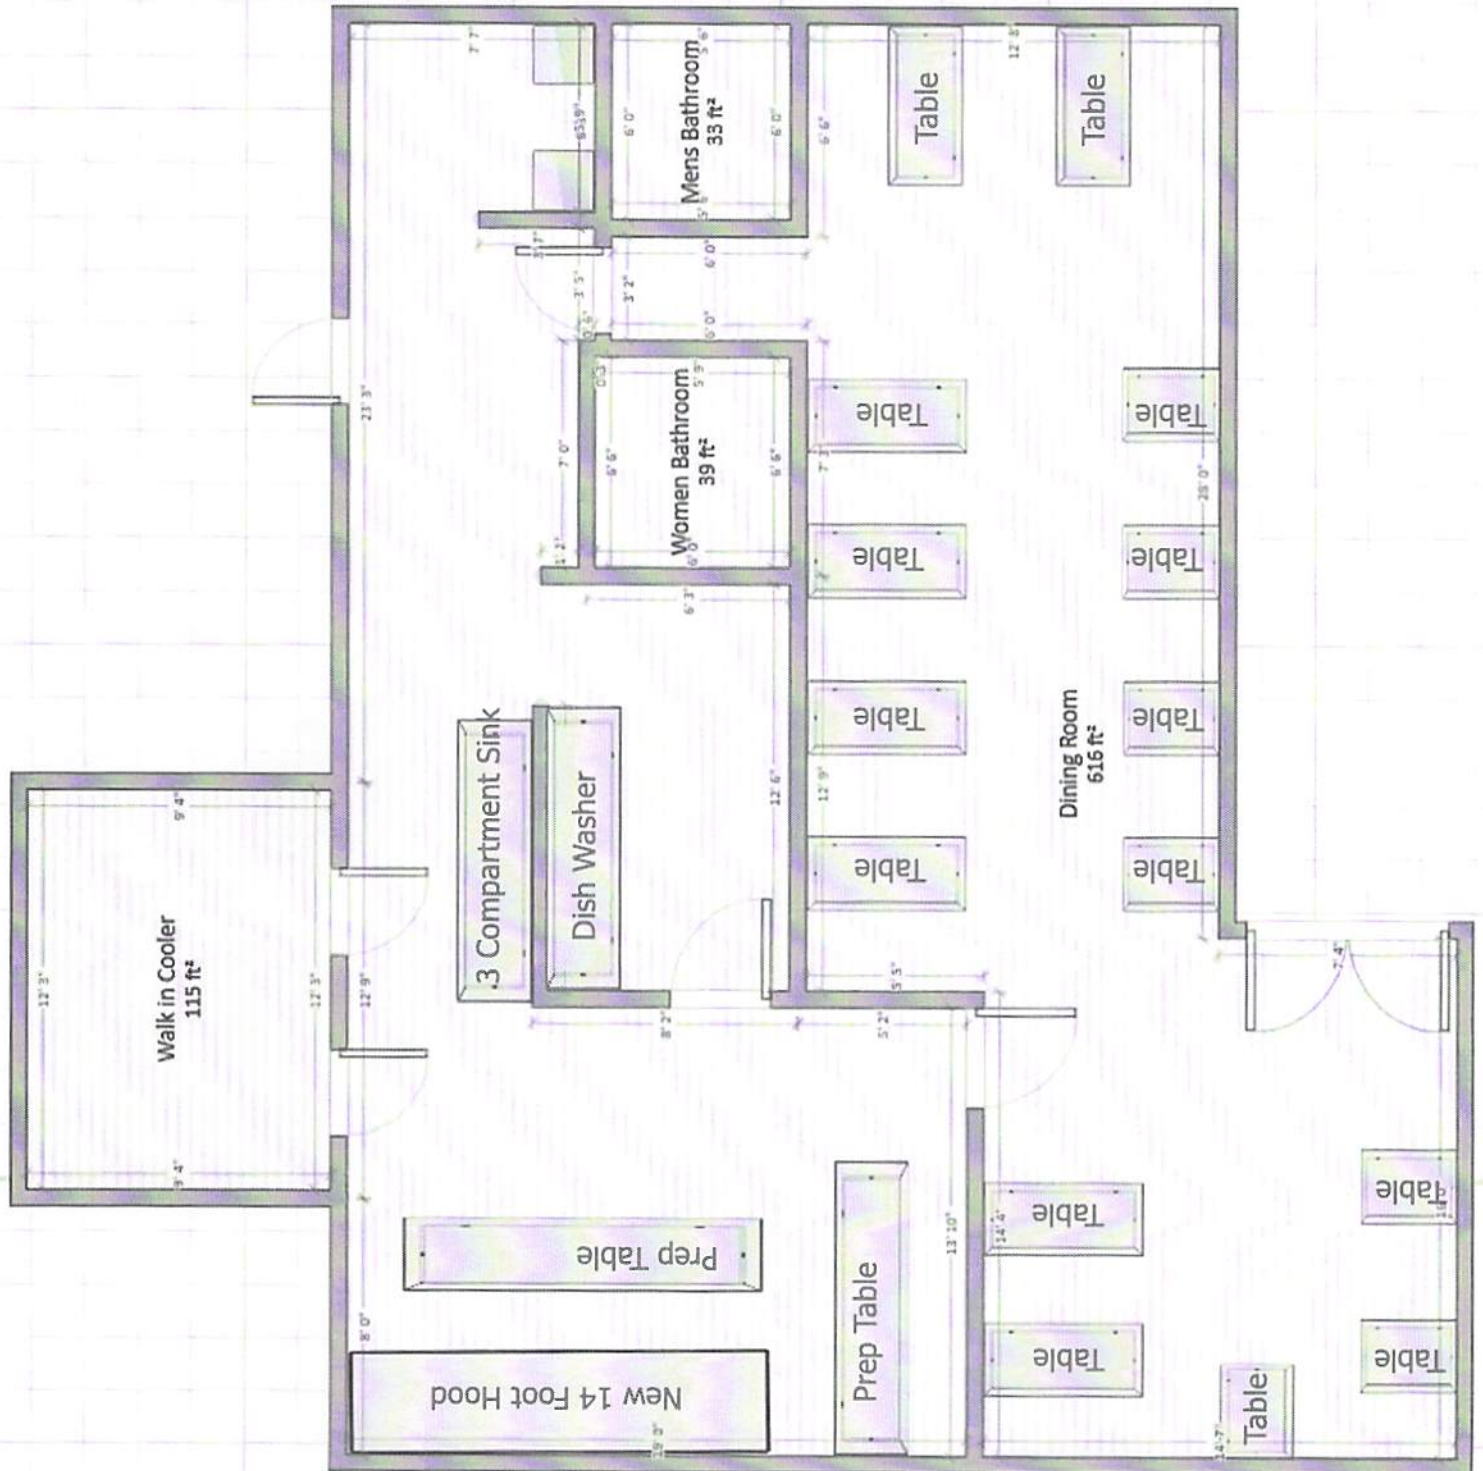

888 Maryland Ave E
SR 19-59

Seating ~ 45